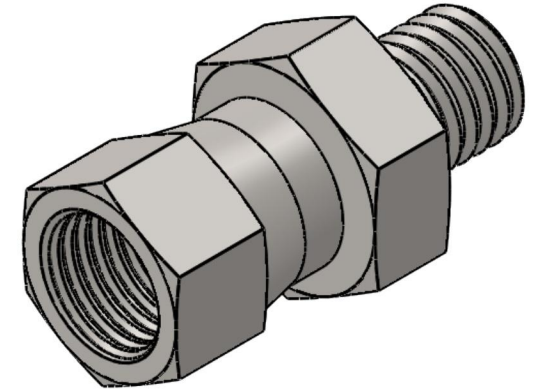

# 7025-06-14

Steel, SAE J514 37° Flare Swivel Male Metric Port/Line Connector, 3/8" Female JIC Swivel x M14X1.5 Male Metric 60° Line/Port

6701 Cochran Road  
Solon, Ohio 44139  
Phone: (440) 248-1880  
Toll Free: 1-888-331-1523

<b>Temperature Rating</b>	<b>Material</b>	<b>Industry Standards</b>	<b>Series</b>
-65°F to 500°F	C1045 / 12L14 Steel	SAE J514, ISO 9974	7025
<b>Pressure Rating</b>	<b>Finish</b>	ASTM B633	<b>Series Description</b>
6000 psi	Trivalent Zinc		SAE J514 37° Flare Swivel Male Metric Port/Line Connector