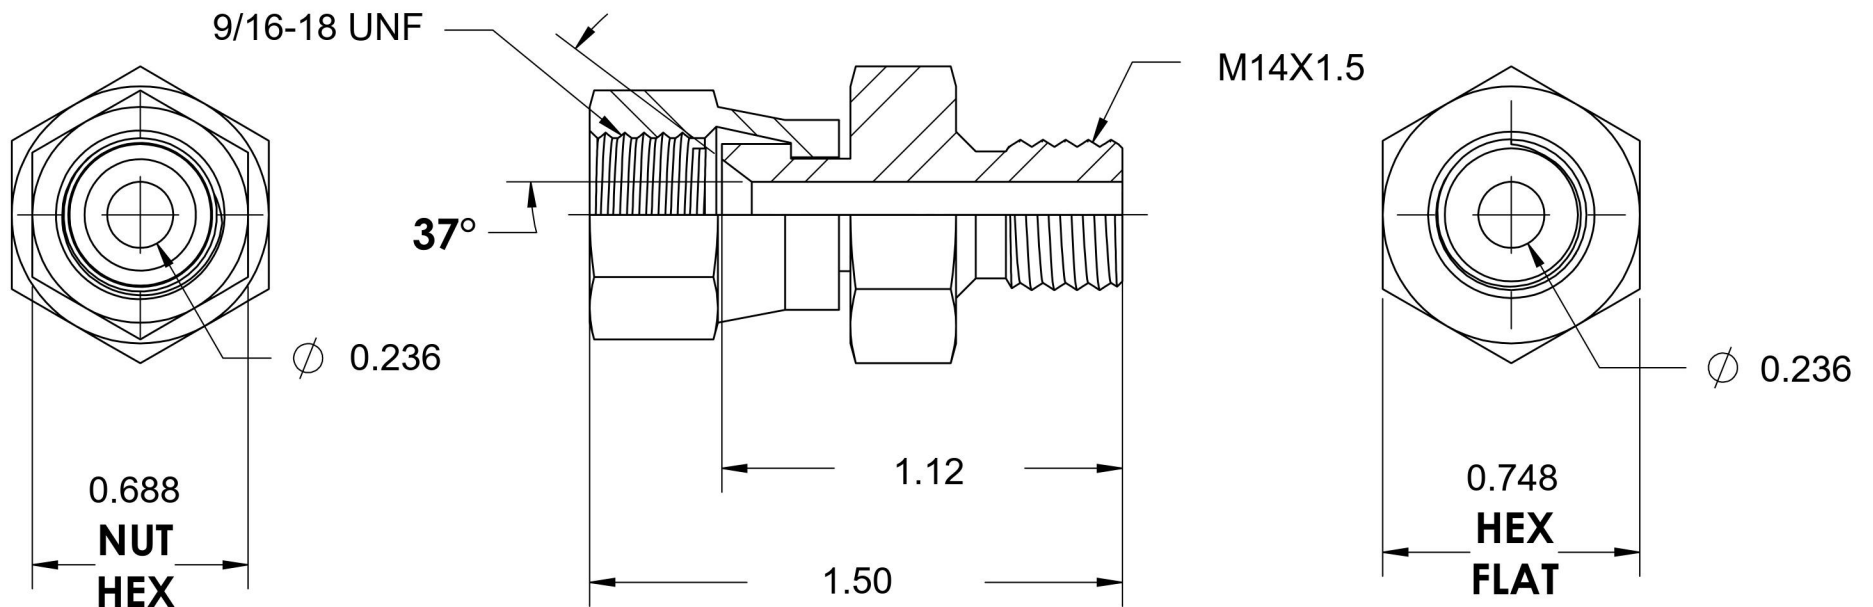

# 7025-06-14

Steel, SAE J514 37° Flare Swivel Male Metric Port/Line Connector, 3/8" Female JIC Swivel x M14X1.5 Male Metric 60° Line/Port

6701 Cochran Road  
Solon, Ohio 44139  
Phone: (440) 248-1880  
Toll Free: 1-888-331-1523

<b>Temperature Rating</b>	<b>Material</b>	<b>Industry Standards</b>	<b>Series</b>
-65°F to 500°F	C1045 / 12L14 Steel	SAE J514, ISO 9974	7025
<b>Pressure Rating</b>	<b>Finish</b>	ASTM B633	<b>Series Description</b>
6000 psi	Trivalent Zinc		SAE J514 37° Flare Swivel Male Metric Port/Line Connector