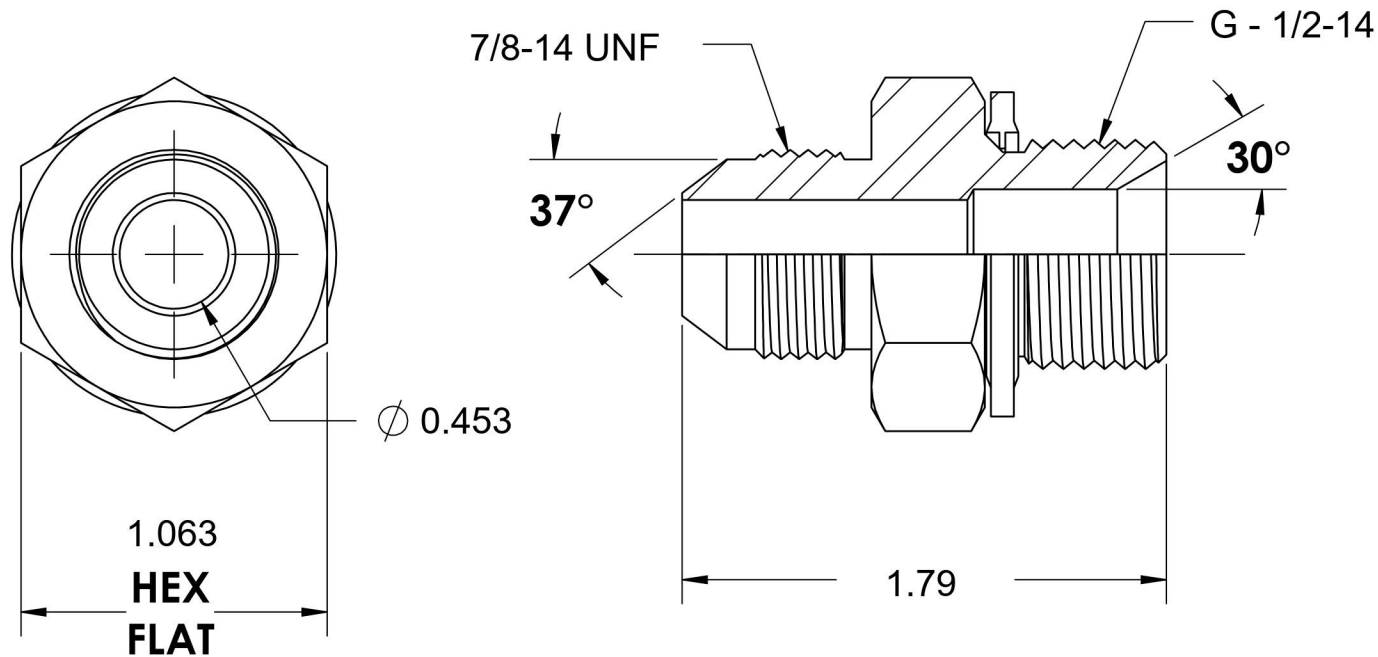

7002-10-08-SS-BS

Stainless Steel, SAE J514 37° Flare BSPP Type (D) Bonded Seal Port/Line Adapter, 5/8" Male JIC x 1/2-14 Male BSPP 60° Line/Port

6701 Cochran Road
Solon, Ohio 44139
Phone: (440) 248-1880
Toll Free: 1-888-331-1523

Temperature Rating	Material	Industry Standards	Series
-22°F to 257°F	316/316L Stainless Steel	SAE J514, ISO 1179	7002-BS-SS
Pressure Rating	Finish		Series Description
2900 psi	Passivated		SAE J514 37° Flare BSPP Type (D) Bonded Seal Port/Line Adapter