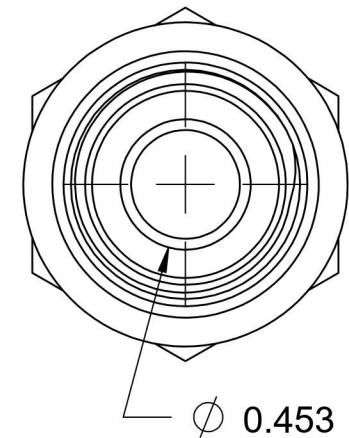

7002-10-08-SS-BS

Stainless Steel, SAE J514 37° Flare BSPP Type (D) Bonded Seal Port/Line Adapter, 5/8" Male JIC x 1/2-14 Male BSPP 60° Line/Port

6701 Cochran Road
Solon, Ohio 44139
Phone: (440) 248-1880
Toll Free: 1-888-331-1523