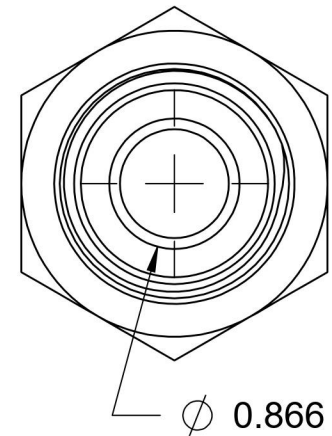

# 7002-12-16-SS

Stainless Steel, SAE J514 37° Flare Male BSPP Port/Line Connector, 3/4" Male JIC x 1-11 Male BSPP 60° Line/Port

6701 Cochran Road  
Solon, Ohio 44139  
Phone: (440) 248-1880  
Toll Free: 1-888-331-1523

<b>Temperature Rating</b>	<b>Material</b>	<b>Industry Standards</b>	<b>Series</b>
-425°F to 1200°F	316/316L Stainless Steel	SAE J514, ISO 1179	7002-SS
<b>Pressure Rating</b>	<b>Finish</b>	ISO 8434-6	<b>Series Description</b>
1700 psi	Passivated		SAE J514 37° Flare Male BSPP Port/Line Connector