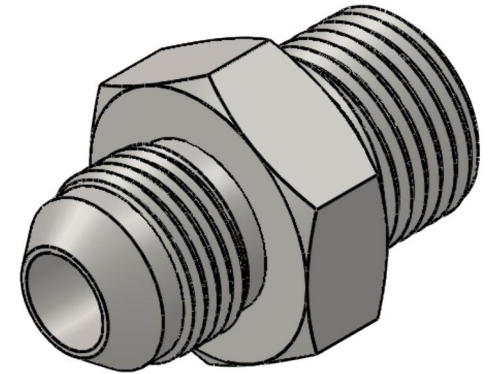

# 7002-12-16-SS

Stainless Steel, SAE J514 37° Flare Male BSPP Port/Line Connector, 3/4" Male JIC x 1-11 Male BSPP 60° Line/Port

6701 Cochran Road  
Solon, Ohio 44139  
Phone: (440) 248-1880  
Toll Free: 1-888-331-1523

<b>Temperature Rating</b>	<b>Material</b>	<b>Industry Standards</b>	<b>Series</b>
-425°F to 1200°F	316/316L Stainless Steel	SAE J514, ISO 1179	7002-SS
<b>Pressure Rating</b>	<b>Finish</b>	ISO 8434-6	<b>Series Description</b>
1700 psi	Passivated		SAE J514 37° Flare Male BSPP Port/Line Connector