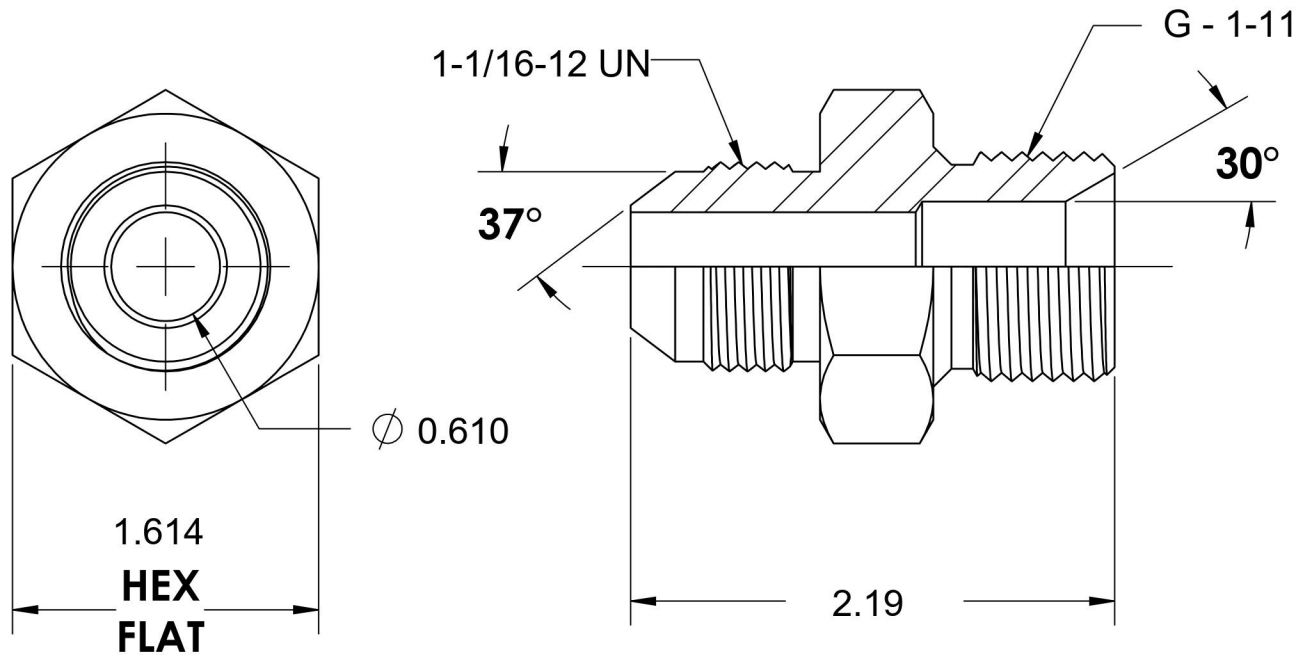

# 7002-12-16-SS

Stainless Steel, SAE J514 37° Flare Male BSPP Port/Line Connector, 3/4" Male JIC x 1-11 Male BSPP 60° Line/Port

6701 Cochran Road  
Solon, Ohio 44139  
Phone: (440) 248-1880  
Toll Free: 1-888-331-1523

<b>Temperature Rating</b>	<b>Material</b>	<b>Industry Standards</b>	<b>Series</b>
-425°F to 1200°F	316/316L Stainless Steel	SAE J514, ISO 1179	7002-SS
<b>Pressure Rating</b>	<b>Finish</b>	ISO 8434-6	<b>Series Description</b>
1700 psi	Passivated		SAE J514 37° Flare Male BSPP Port/Line Connector