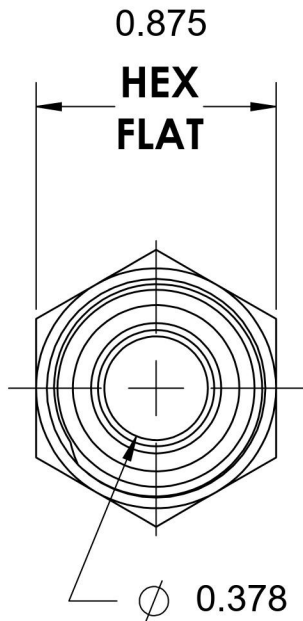

# FS6400-08-04-O

Steel, SAE J1453 O-Ring Face Seal Port Connector, 1/2" Male ORFS x 7/16-20 Male ORB

6701 Cochran Road  
Solon, Ohio 44139  
Phone: (440) 248-1880  
Toll Free: 1-888-331-1523

**Temperature Rating**

-40°F to 250°F

**Pressure Rating**

9200 psi

**Material**

C1045 / 12L14 Steel

**Finish**

Trivalent Zinc

**Industry Standards**