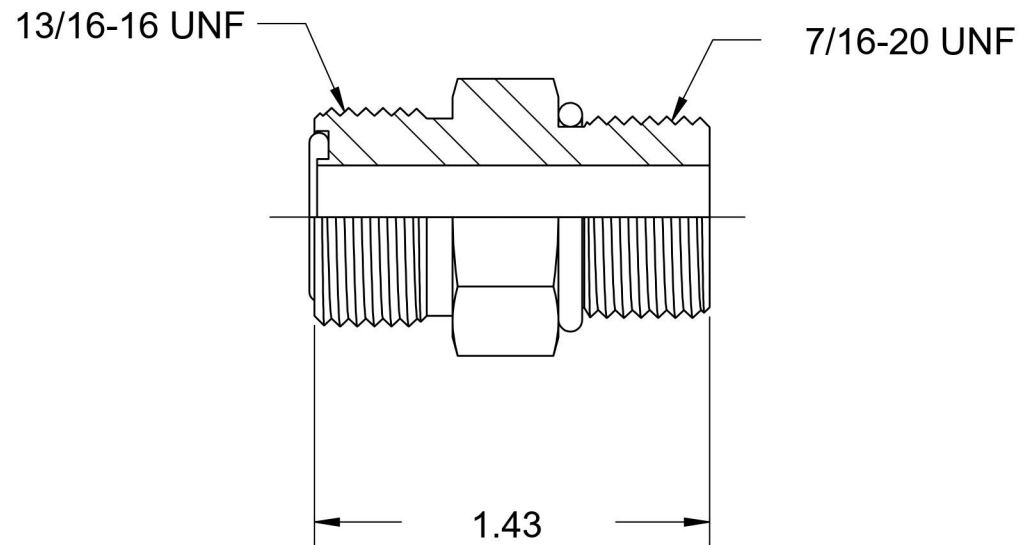

# FS6400-08-04-O

Steel, SAE J1453 O-Ring Face Seal Port Connector, 1/2" Male ORFS x 7/16-20 Male ORB

6701 Cochran Road  
Solon, Ohio 44139  
Phone: (440) 248-1880  
Toll Free: 1-888-331-1523

**Temperature Rating**

-40°F to 250°F

**Pressure Rating**

9200 psi

**Material**

C1045 / 12L14 Steel

**Finish**

Trivalent Zinc

**Industry Standards**