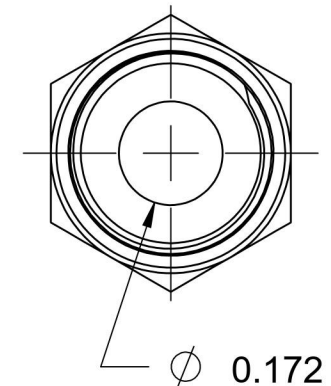

# FS6400-08-04-O

Steel, SAE J1453 O-Ring Face Seal Port Connector, 1/2" Male ORFS x 7/16-20 Male ORB

6701 Cochran Road  
Solon, Ohio 44139  
Phone: (440) 248-1880  
Toll Free: 1-888-331-1523

**Temperature Rating**

-40°F to 250°F

**Pressure Rating**

9200 psi

**Material**

C1045 / 12L14 Steel

**Finish**

Trivalent Zinc

**Industry Standards**