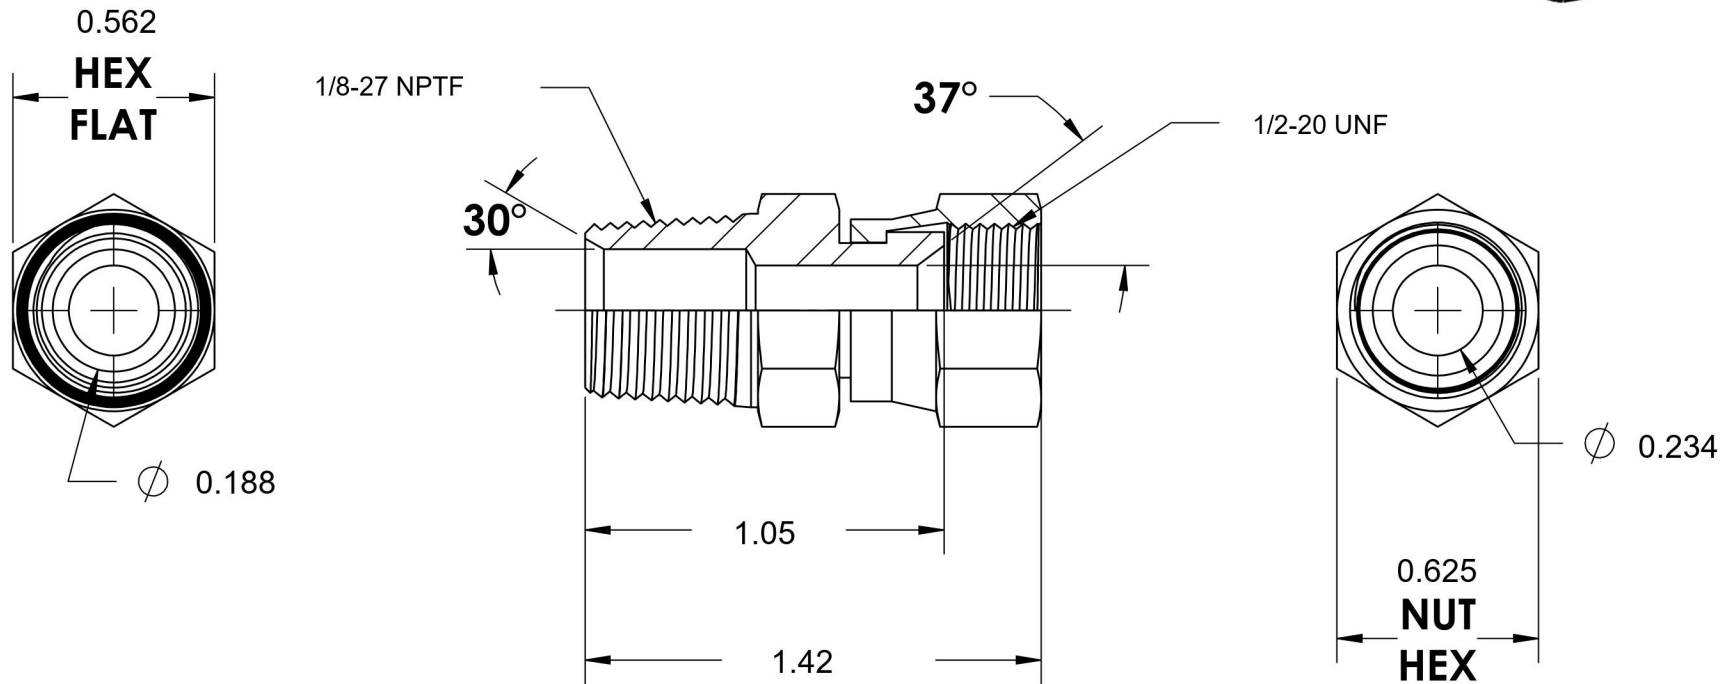

6505-02-05-SS

Stainless Steel, SAE J514 37° Flare Swivel Male Connector, 1/8" Male NPTF 30° x 5/16" Female JIC Swivel

6701 Cochran Road
Solon, Ohio 44139
Phone: (440) 248-1880
Toll Free: 1-888-331-1523

Temperature Rating	Material	Industry Standards	Series
-425°F to 1200°F	316/316L Stainless Steel	SAE J514 , SAE J476	6505-SS
Pressure Rating	Finish		Series Description
6000 psi	Passivated		SAE J514 37° Flare Swivel Male Connector