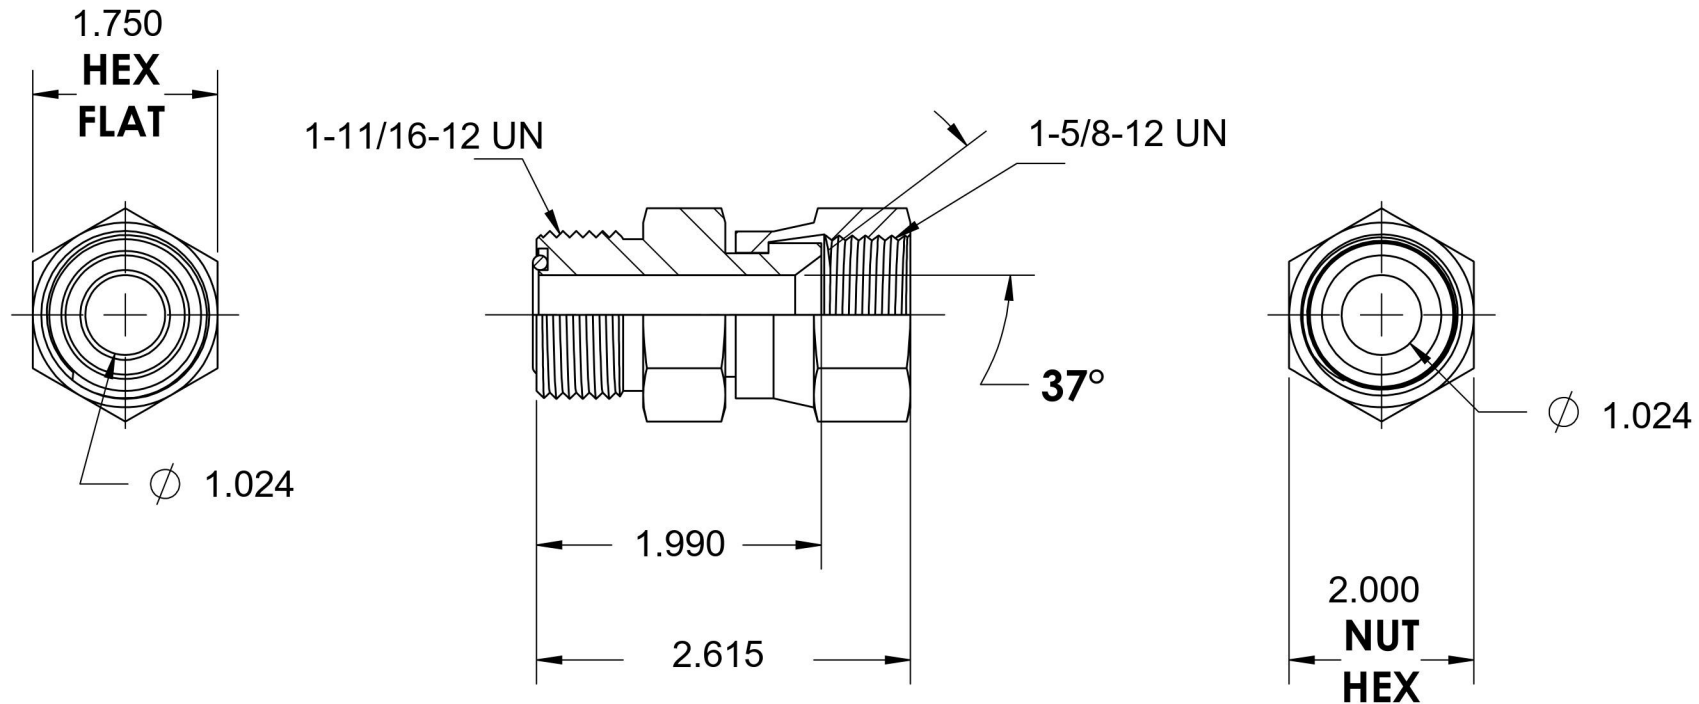

# FS6402-20-20

Steel, SAE J1453 O-Ring Face Seal Swivel Port Connector, 1-1/4" Male ORFS x 1-1/4" Female JIC Swivel

6701 Cochran Road  
Solon, Ohio 44139  
Phone: (440) 248-1880  
Toll Free: 1-888-331-1523

**Temperature Rating**

-40°F to 250°F

**Pressure Rating**

3600 psi

**Material**

C1045/12L14 Steel

**Finish**

Trivalent Zinc

**Industry Standards**

SAE J1453, SAE J514  
ASTM B633

**Series**

**FS6402**

**Series Description**

SAE J1453 O-Ring Face Seal  
Swivel Port Connector