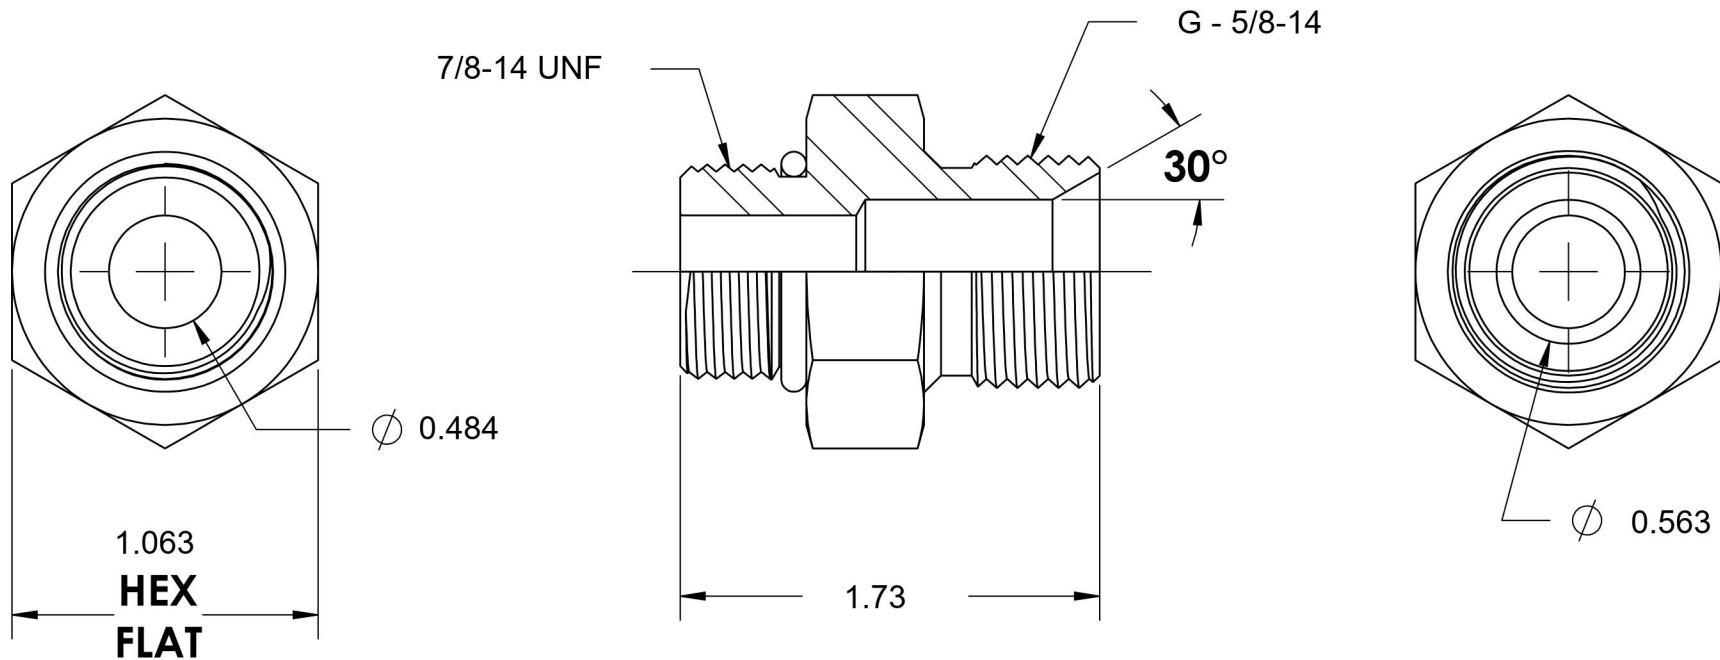

# 7062-10-10

Steel, SAE J1926 O-Ring Boss Male BSPP Port/Line Adapter, 7/8-14 Male ORB x 5/8-14 Male BSPP 60° Line/Port

6701 Cochran Road  
Solon, Ohio 44139  
Phone: (440) 248-1880  
Toll Free: 1-888-331-1523

<b>Temperature Rating</b>	<b>Material</b>	<b>Industry Standards</b>	<b>Series</b>
-40°F to 250°F	C1045 / 12L14 Steel	SAE J1926, ISO 1179	7062
<b>Pressure Rating</b>	<b>Finish</b>	ISO 8434-6, ASTM B633	<b>Series Description</b>
2900 psi	Trivalent Zinc		SAE J1926 O-Ring Boss Male BSPP Port/Line Adapter