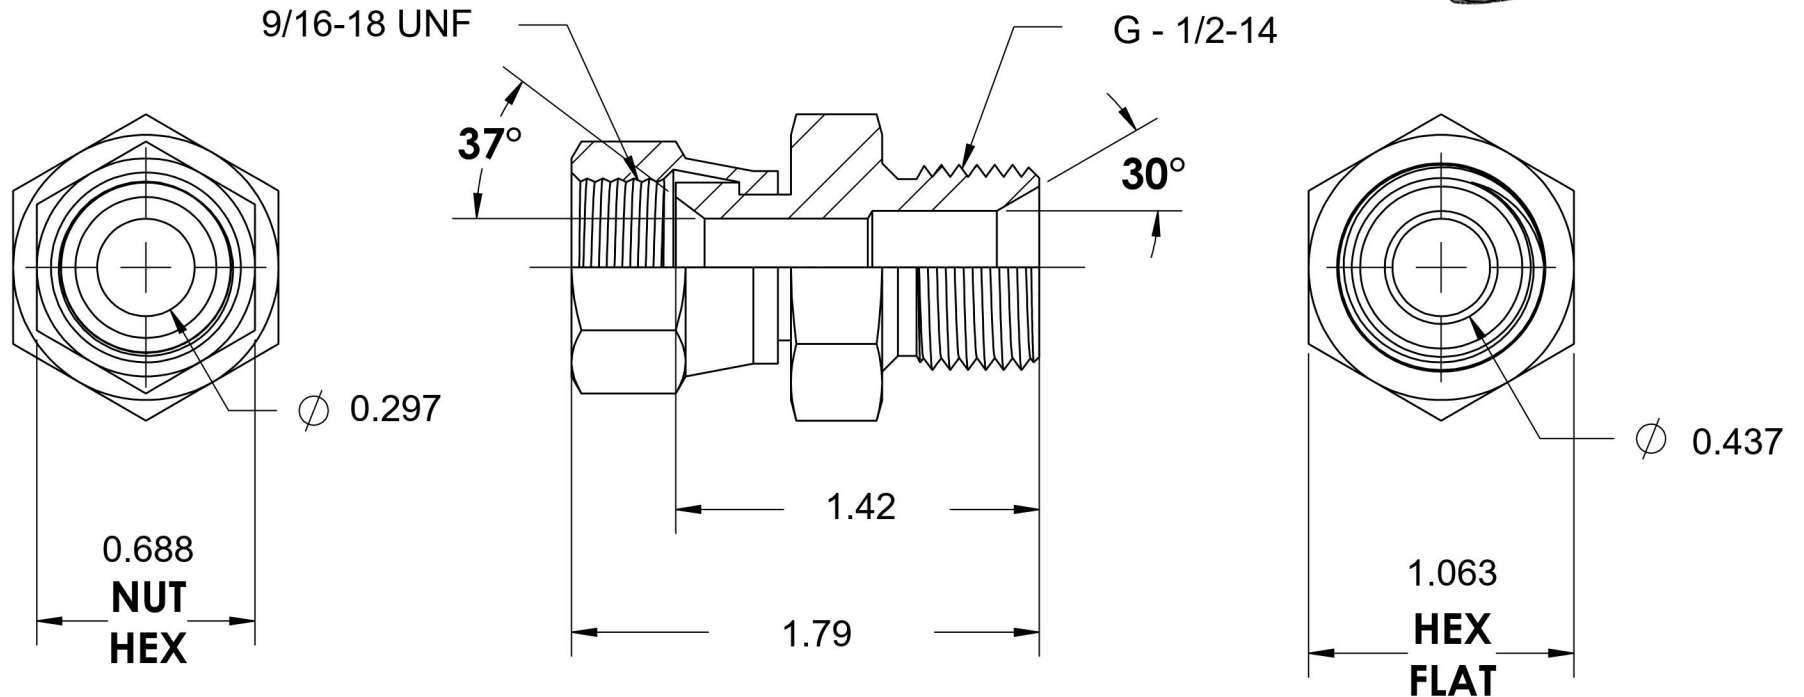

7022-06-08-SS

Stainless Steel, SAE J514 37° Flare Swivel Male BSPP Port/Line Connector, 3/8" Female JIC Swivel x 1/2-14 Male BSPP 60° Line/Port

6701 Cochran Road
Solon, Ohio 44139
Phone: (440) 248-1880
Toll Free: 1-888-331-1523

Temperature Rating	Material	Industry Standards	Series
-425°F to 1200°F	316/316L Stainless Steel	SAE J514, ISO 1179	7022-SS
Pressure Rating	Finish	ISO 8434-6	Series Description
2900 psi	Passivated		SAE J514 37° Flare Swivel Male BSPP Port/Line Connector