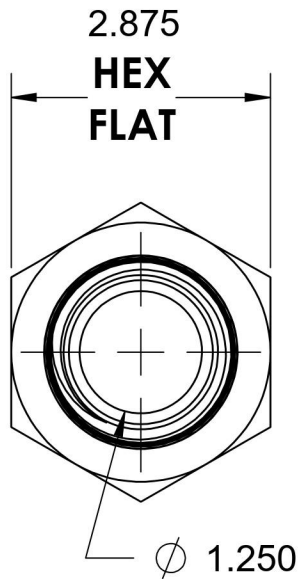

5405-20-32-SS

Stainless Steel, SAE J514 Pipe Expander, 1-1/4" Male NPTF 30° x 2" Female NPTF

6701 Cochran Road
Solon, Ohio 44139
Phone: (440) 248-1880
Toll Free: 1-888-331-1523

Temperature Rating	Material	Industry Standards	Series
-425°F to 1200°F	316/316L Stainless Steel	SAE J514 , SAE J476	5405-SS
Pressure Rating	Finish		Series Description
2400 psi	Passivated		SAE J514 Pipe Expander