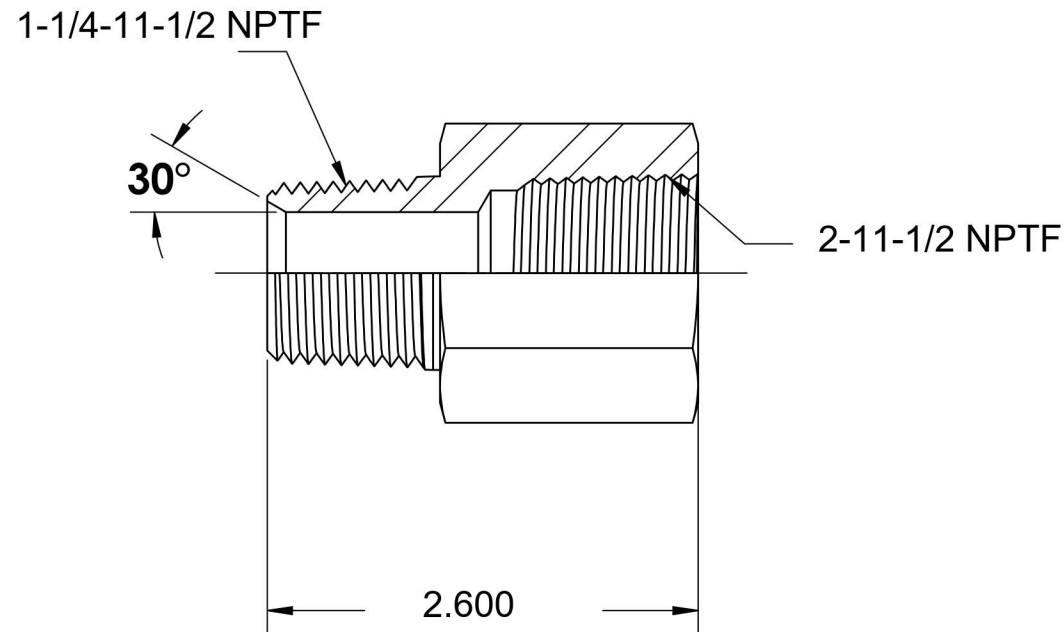

5405-20-32-SS

Stainless Steel, SAE J514 Pipe Expander, 1-1/4" Male NPTF 30° x 2" Female NPTF

6701 Cochran Road
Solon, Ohio 44139
Phone: (440) 248-1880
Toll Free: 1-888-331-1523

Temperature Rating	Material	Industry Standards	Series
-425°F to 1200°F	316/316L Stainless Steel	SAE J514 , SAE J476	5405-SS
Pressure Rating	Finish		Series Description
2400 psi	Passivated		SAE J514 Pipe Expander