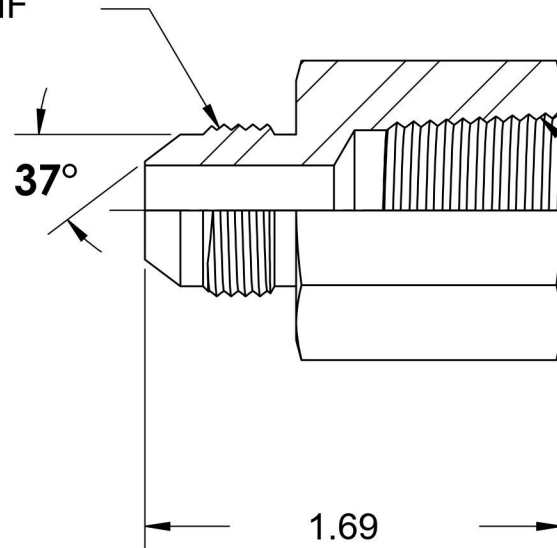

# 2405-06-08-SS

Stainless Steel, SAE J514 Flared Tube Female Connector, 3/8" Male JIC x 1/2" Female NPTF

9/16-18 UNF

1/2-14 NPTF

6701 Cochran Road  
Solon, Ohio 44139  
Phone: (440) 248-1880  
Toll Free: 1-888-331-1523

<b>Temperature Rating</b> -425°F to 1200°F	<b>Material</b> 316/316L Stainless Steel	<b>Industry Standards</b> SAE J514 , SAE J476	<b>Series</b> 2405-SS
<b>Pressure Rating</b> 5000 psi	<b>Finish</b> Passivated		<b>Series Description</b> SAE J514 Flared Tube Female Connector