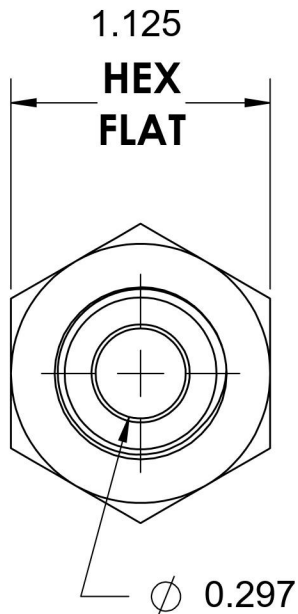

# 2405-06-08-SS

Stainless Steel, SAE J514 Flared Tube Female Connector, 3/8" Male JIC x 1/2" Female NPTF

9/16-18 UNF

1/2-14 NPTF

6701 Cochran Road  
Solon, Ohio 44139  
Phone: (440) 248-1880  
Toll Free: 1-888-331-1523

<b>Temperature Rating</b> -425°F to 1200°F	<b>Material</b> 316/316L Stainless Steel	<b>Industry Standards</b> SAE J514 , SAE J476	<b>Series</b> 2405-SS
<b>Pressure Rating</b> 5000 psi	<b>Finish</b> Passivated		<b>Series Description</b> SAE J514 Flared Tube Female Connector