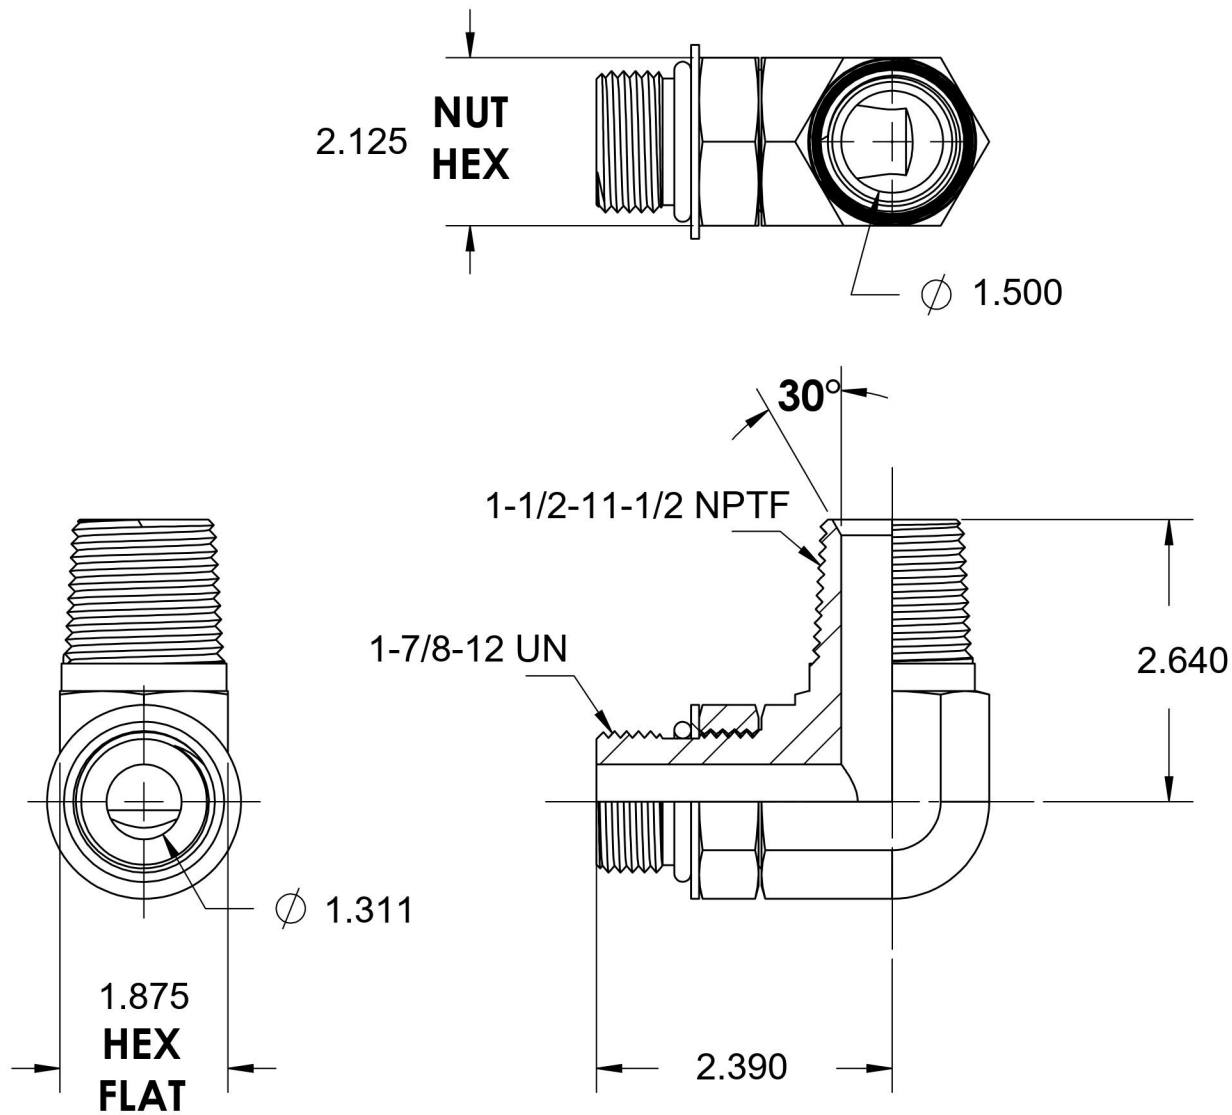

# 6806-24-24-NWO-FG

Steel, SAE J1926 Adjustable O-Ring Boss 90° Male Elbow, 1-7/8-12 Male Adjustable ORB x 1-1/2" Male NPTF 30°

6701 Cochran Road  
Solon, Ohio 44139  
Phone: (440) 248-1880  
Toll Free: 1-888-331-1523

<b>Temperature Rating</b>	<b>Material</b>	<b>Industry Standards</b>	<b>Series</b>
-40°F to 250°F	C1045 Steel	SAE J1926-3, SAE J476 SAE J515, ASTM B633	6806-NWO-FG
<b>Pressure Rating</b>	<b>Finish</b>		<b>Series Description</b>
1500 psi	Trivalent Zinc		SAE J1926 Adjustable O-Ring Boss 90° Male Elbow