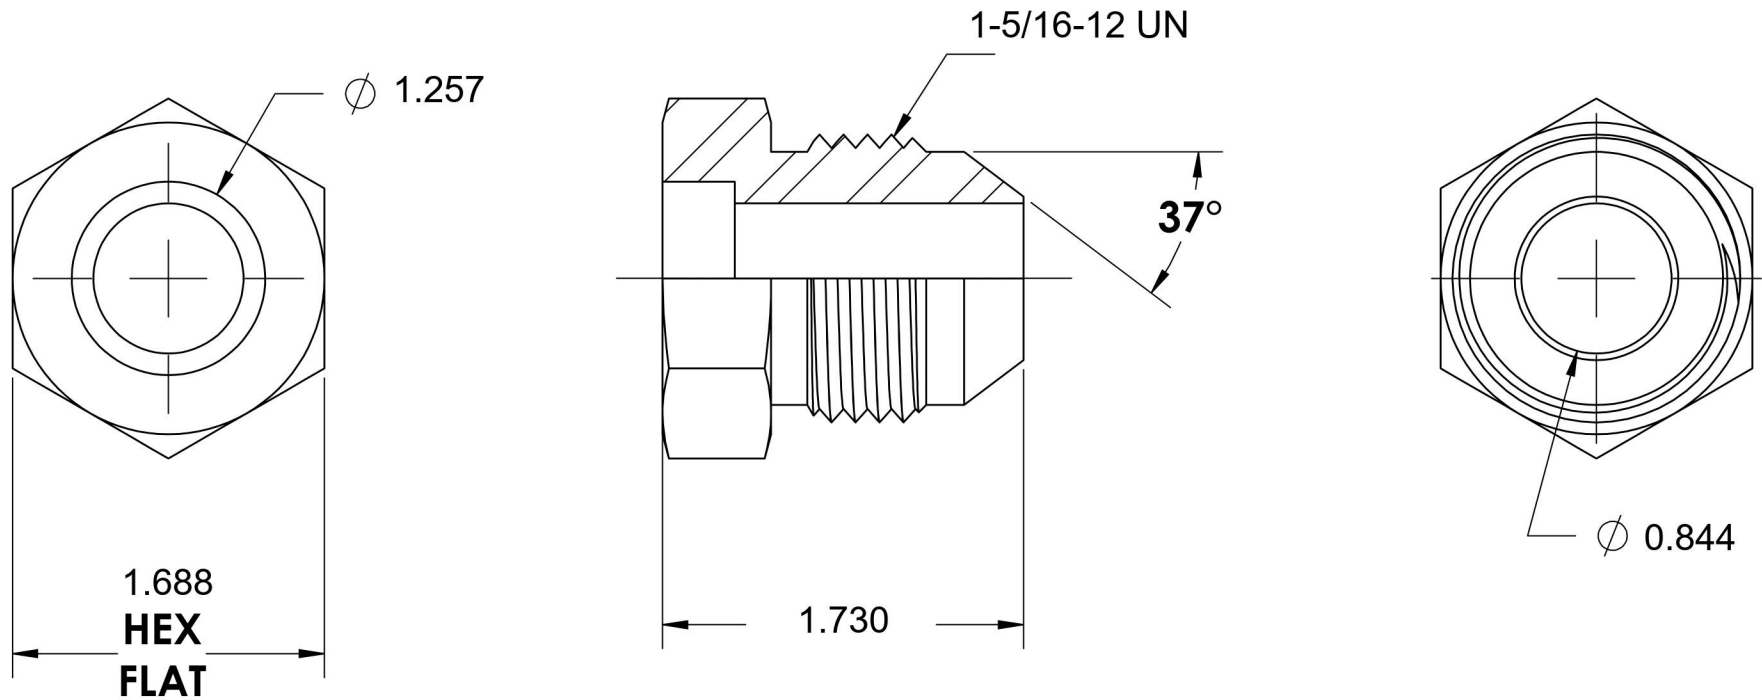

# 0403-20-16-SS

Stainless Steel, SAE J514 Tube Bore Male Flared Connector, 1-1/4" Bore x 1" Male JIC

6701 Cochran Road  
Solon, Ohio 44139  
Phone: (440) 248-1880  
Toll Free: 1-888-331-1523

<b>Temperature Rating</b>	<b>Material</b>	<b>Industry Standards</b>	<b>Series</b>
-425°F to 1200°F	316/316L Stainless Steel	SAE J514	0403-SS
<b>Pressure Rating</b>	<b>Finish</b>		<b>Series Description</b>
4000 psi	Passivated		SAE J514 Tube Bore Male Flared Connector