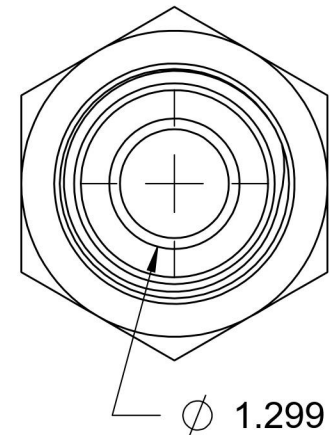

7002-16-24-SS

Stainless Steel, SAE J514 37° Flare Male BSPP Port/Line Connector, 1" Male JIC x 1-1/2-11 Male BSPP 60° Line/Port

6701 Cochran Road
Solon, Ohio 44139
Phone: (440) 248-1880
Toll Free: 1-888-331-1523