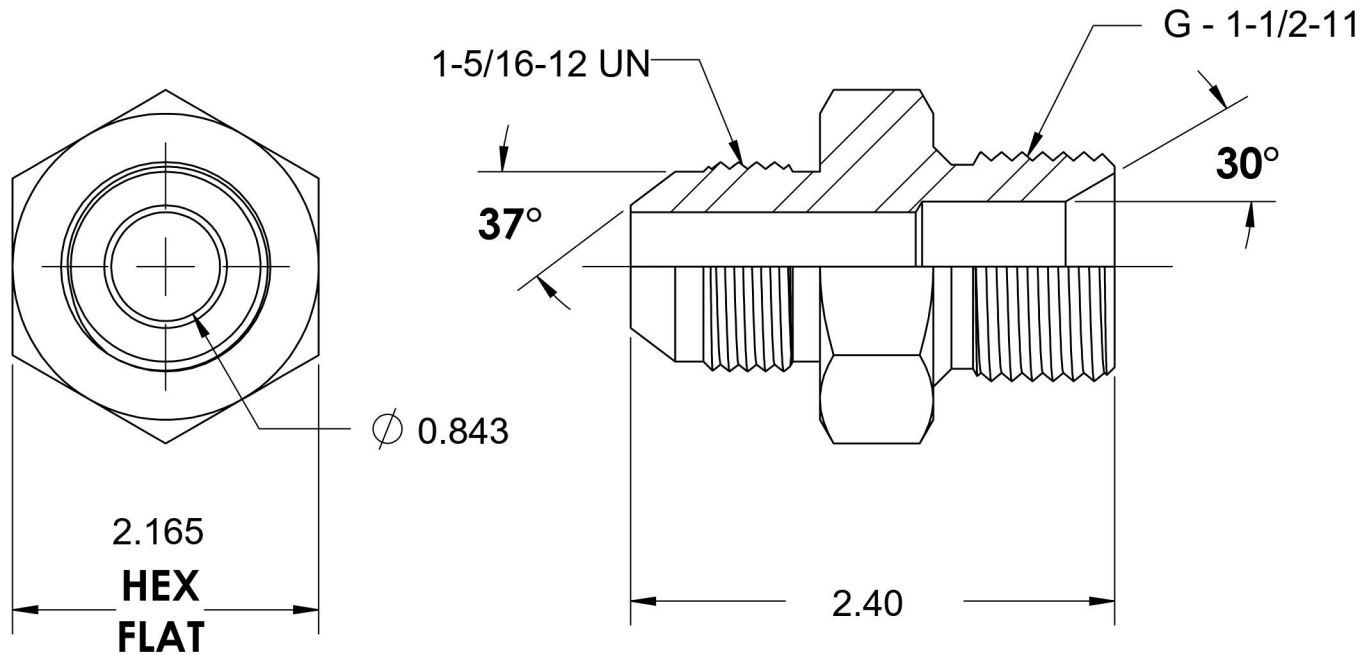

7002-16-24-SS

Stainless Steel, SAE J514 37° Flare Male BSPP Port/Line Connector, 1" Male JIC x 1-1/2-11 Male BSPP 60° Line/Port

6701 Cochran Road
Solon, Ohio 44139
Phone: (440) 248-1880
Toll Free: 1-888-331-1523

Temperature Rating	Material	Industry Standards	Series
-425°F to 1200°F	316/316L Stainless Steel	SAE J514, ISO 1179	7002-SS
Pressure Rating	Finish	ISO 8434-6	Series Description
1500 psi	Passivated		SAE J514 37° Flare Male BSPP Port/Line Connector