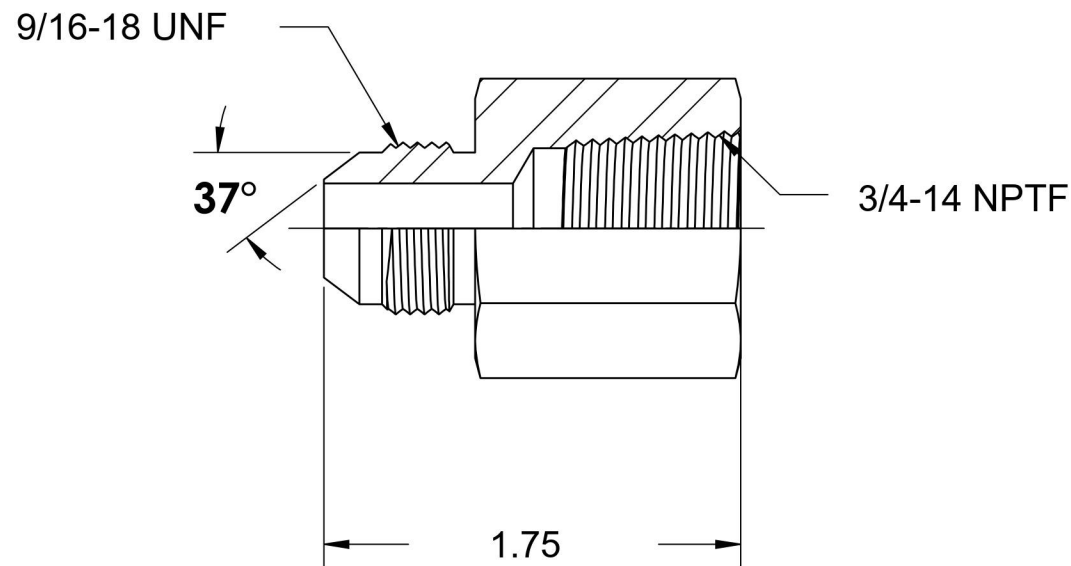

2405-06-12

Steel, SAE J514 Flared Tube Female Connector, 3/8" Male JIC x 3/4" Female NPTF

6701 Cochran Road
Solon, Ohio 44139
Phone: (440) 248-1880
Toll Free: 1-888-331-1523

Temperature Rating

-65°F to 500°F

Pressure Rating

4000 psi

Material

C1045/12L14 Steel

Finish

Trivalent Zinc

Industry Standards

SAE J514 , SAE J476
ASTM B633

Series

2405

Series Description

SAE J514 Flared Tube
Female Connector