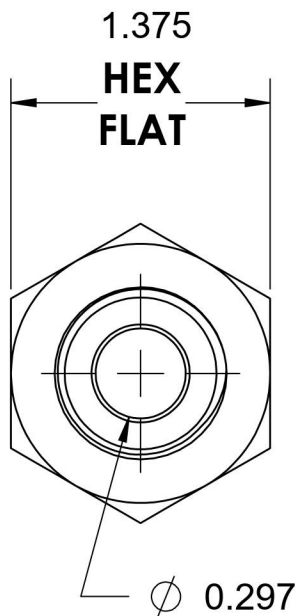

2405-06-12

Steel, SAE J514 Flared Tube Female Connector, 3/8" Male JIC x 3/4" Female NPTF

6701 Cochran Road
Solon, Ohio 44139
Phone: (440) 248-1880
Toll Free: 1-888-331-1523

Temperature Rating

-65°F to 500°F

Series

2405

Series Description

SAE J514 Flared Tube
Female Connector