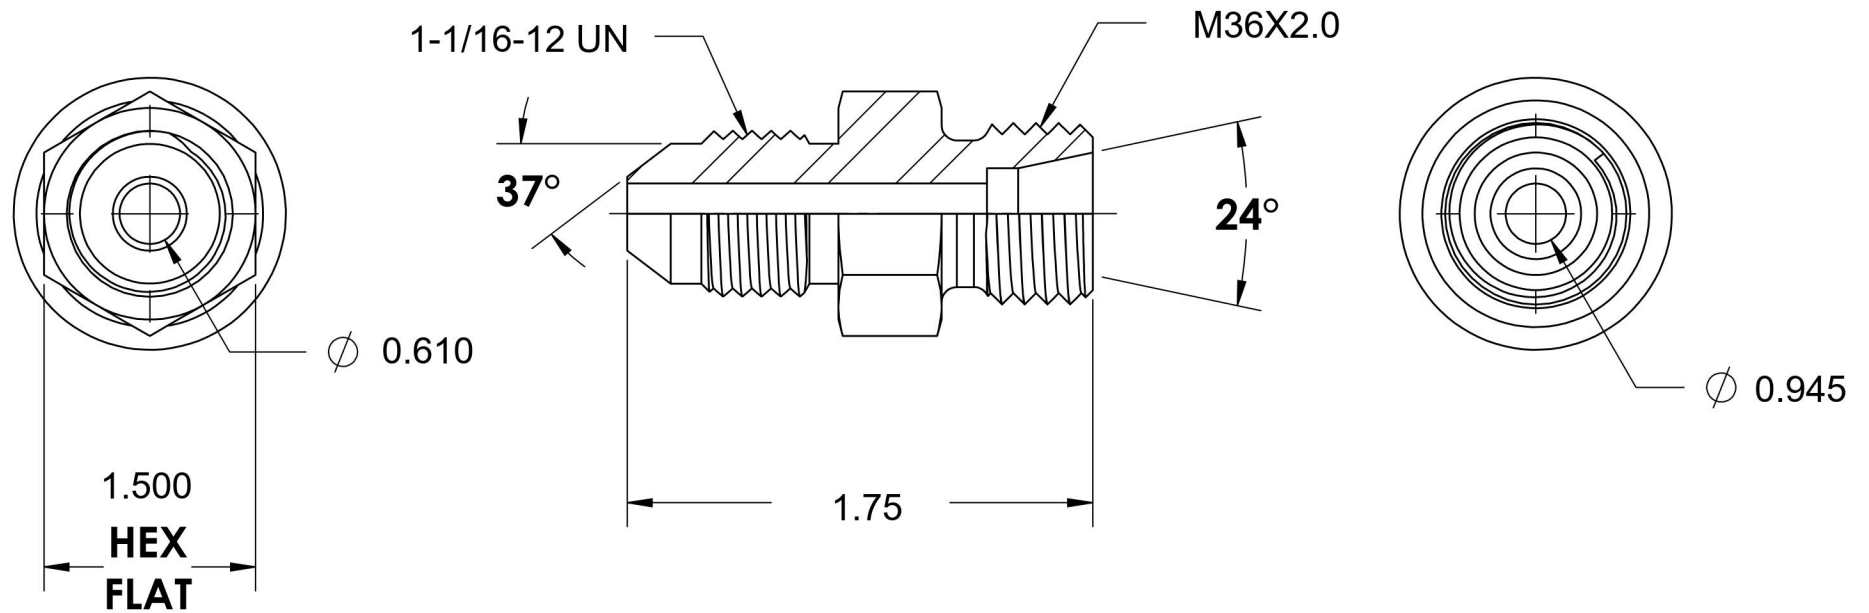

# 7005-12-L28-36

Steel, SAE J514 37° Flare DIN 2353 (Light) Tube Adapter Body Only, 3/4" Male JIC x M36X2.0 Male DIN

6701 Cochran Road  
Solon, Ohio 44139  
Phone: (440) 248-1880  
Toll Free: 1-888-331-1523

<b>Temperature Rating</b>	<b>Material</b>	<b>Industry Standards</b>	<b>Series</b>
-65°F to 500°F	C1045 / 12L14 Steel	SAE J514, ISO 8434-1	7005-DIN LIGHT
<b>Pressure Rating</b>	<b>Finish</b>	DIN 2353, ASTM B633	<b>Series Description</b>
3600 psi	Trivalent Zinc		SAE J514 37° Flare DIN 2353 (Light) Tube Adapter Body Only