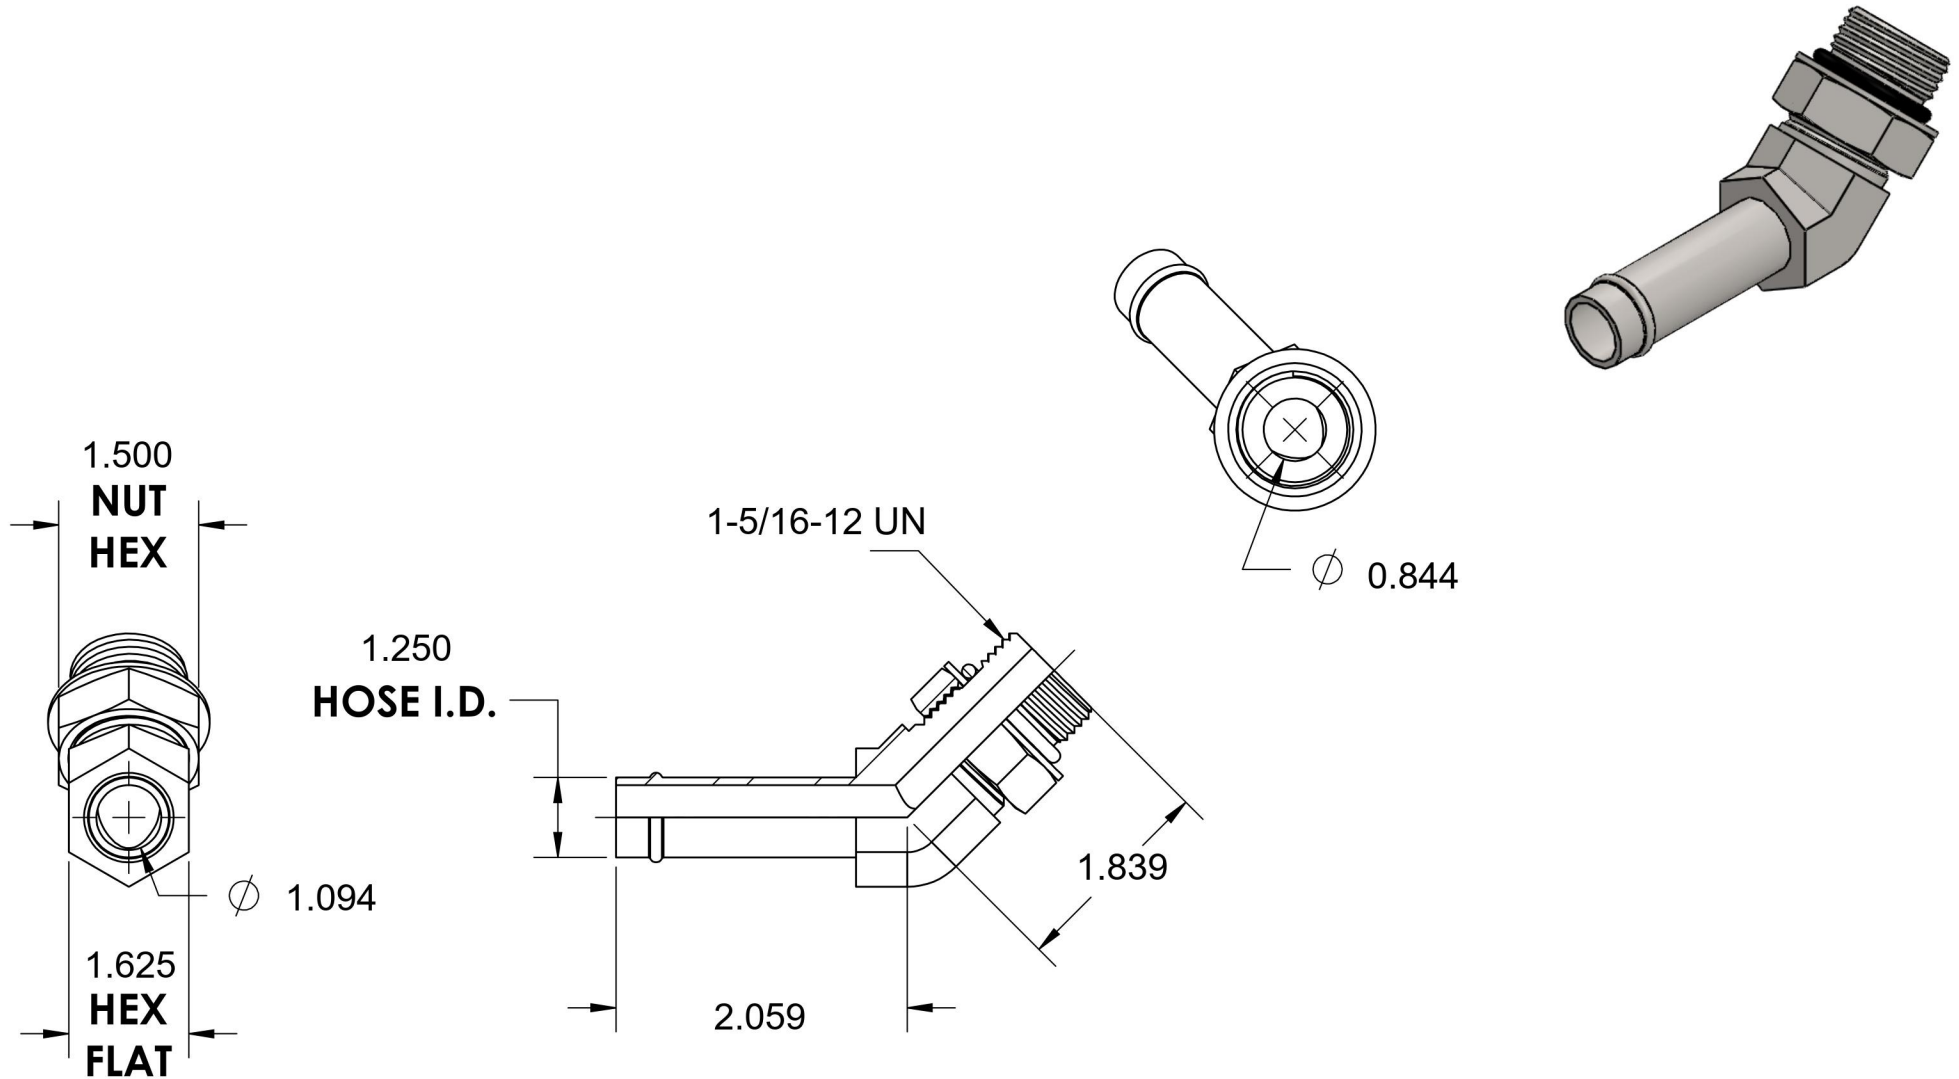

4603-20-16-NWO-FG

Steel, SAE J1231 Hose Bead 45° Adjustable Port Elbow, 1-1/4" Beaded Hose Barb x 1-5/16-12 Male Adjustable ORB

6701 Cochran Road
Solon, Ohio 44139
Phone: (440) 248-1880
Toll Free: 1-888-331-1523

Temperature Rating	Material	Industry Standards	Series
-40°F to 250°F	C1045 Steel	SAE J1231-2, SAE J1926-3 SAE J515, ASTM B633	4603-NWO-FG
Pressure Rating	Finish		Series Description
150psi	Trivalent Zinc		SAE J1231 Hose Bead 45° Adjustable Port Elbow