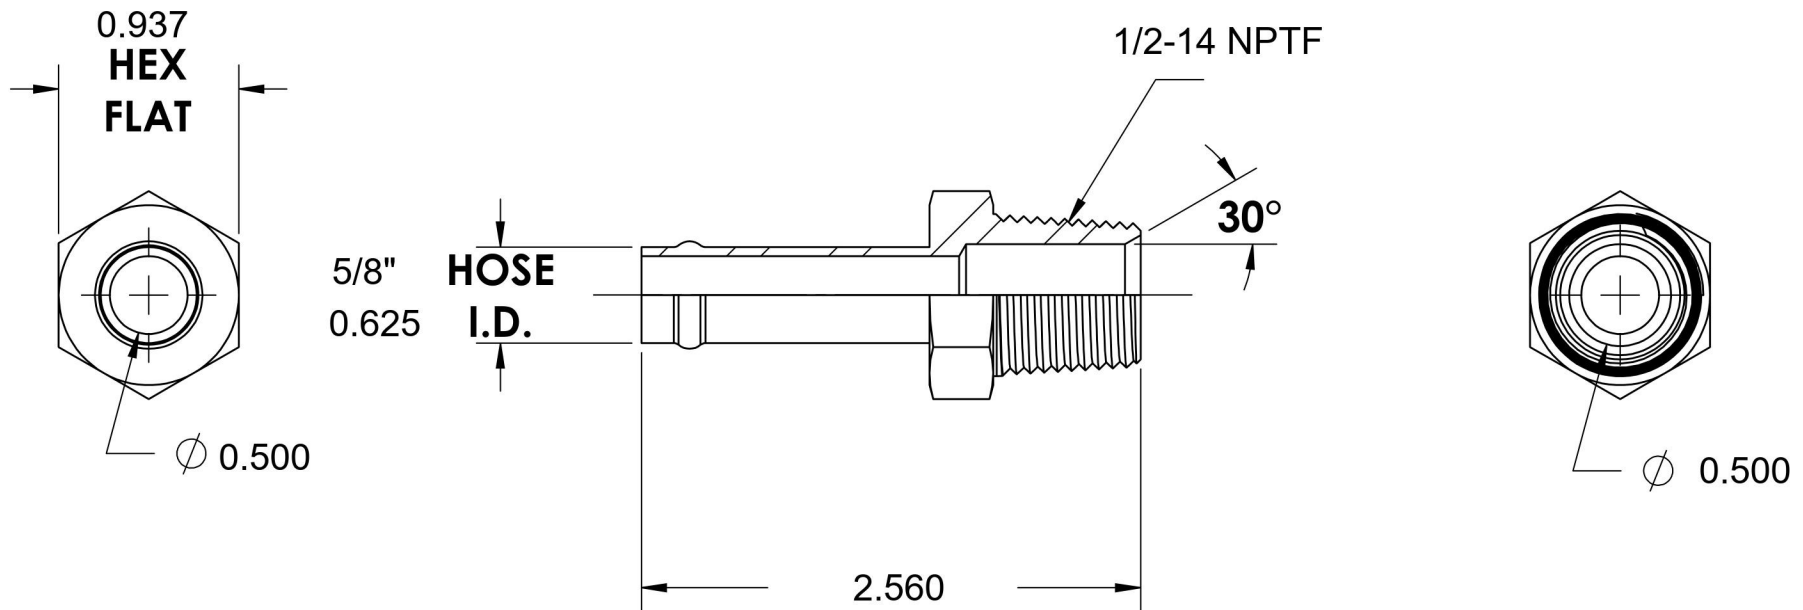

4404-10-08-B

Brass, SAE J1231 Hose Bead Male Connector, 5/8" Beaded Hose Barb x 1/2" Male NPTF 30°

6701 Cochran Road
Solon, Ohio 44139
Phone: (440) 248-1880
Toll Free: 1-888-331-1523

Temperature Rating -325°F to 400°F	Material C36000 Brass	Industry Standards SAE J1231, SAE J476	Series 4404-B
Pressure Rating 150 psi	Finish Natural Finish		Series Description SAE J1231 Hose Bead Male Connector