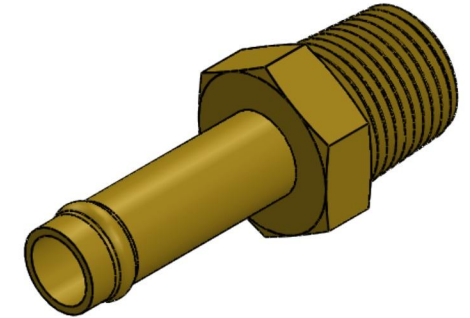

4404-10-08-B

Brass, SAE J1231 Hose Bead Male Connector, 5/8" Beaded Hose Barb x 1/2" Male NPTF 30°

6701 Cochran Road
Solon, Ohio 44139
Phone: (440) 248-1880
Toll Free: 1-888-331-1523

Temperature Rating -325°F to 400°F	Material C36000 Brass	Industry Standards SAE J1231, SAE J476	Series 4404-B
Pressure Rating 150 psi	Finish Natural Finish		Series Description SAE J1231 Hose Bead Male Connector