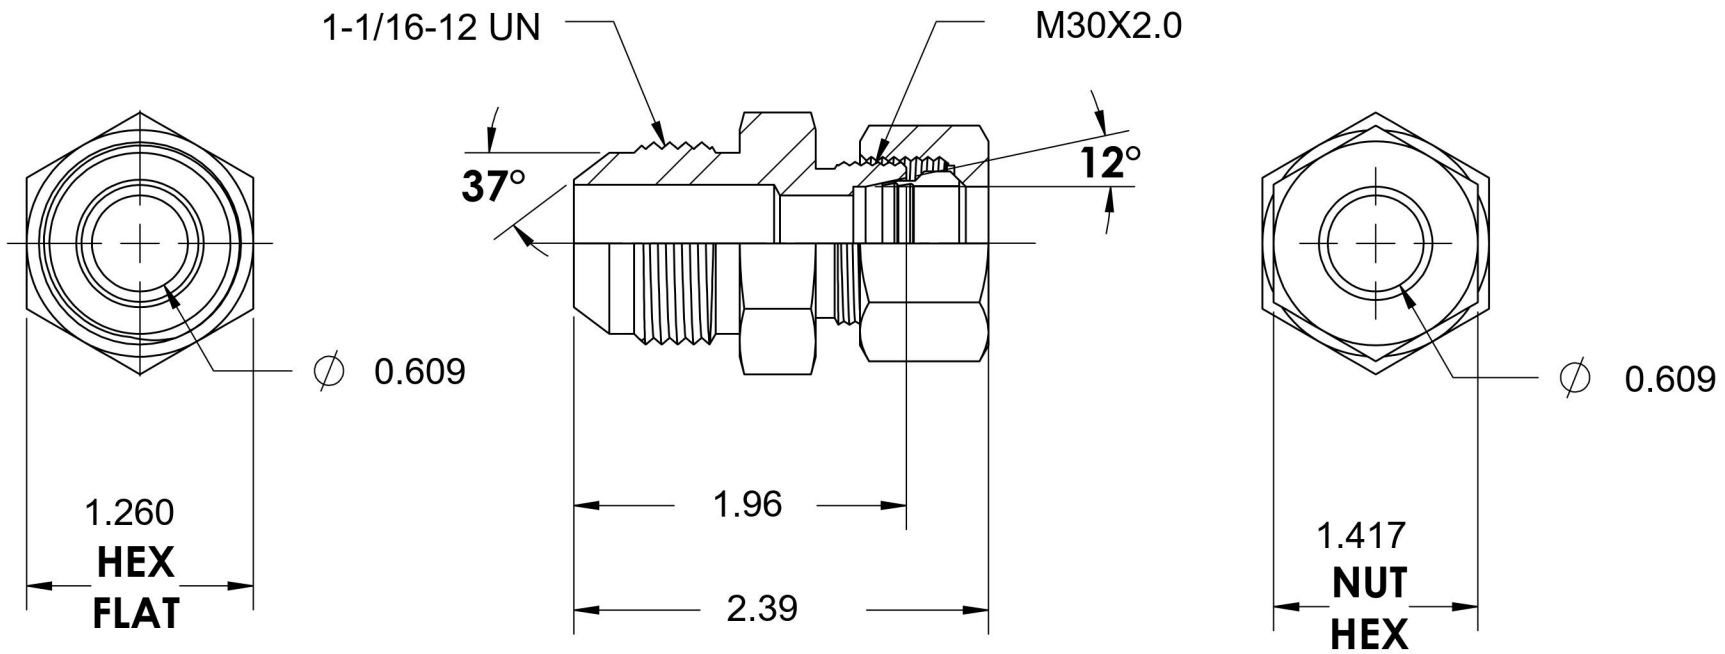

# 7005-12-S20-30-NBR-SS

Stainless Steel, SAE J514 37° Flare/ISO 8434-1 Heavy Series Male Adapter, Nut and Bite Ring Assembled, 3/4" Male JIC x M30X2.0 DIN Tube

6701 Cochran Road  
Solon, Ohio 44139  
Phone: (440) 248-1880  
Toll Free: 1-888-331-1523

<b>Temperature Rating</b>	<b>Material</b>	<b>Industry Standards</b>	<b>Series</b>
-425°F to 1200°F	316/316L Stainless Steel	SAE J514, ISO 8434-1	7005-DIN HEAVY-NBR-SS
<b>Pressure Rating</b>	<b>Finish</b>		<b>Series Description</b>
5000 psi	Passivated		SAE J514 37° Flare/ISO 8434-1 Heavy Series Male Adapter Nut and Bite Ring Assembled