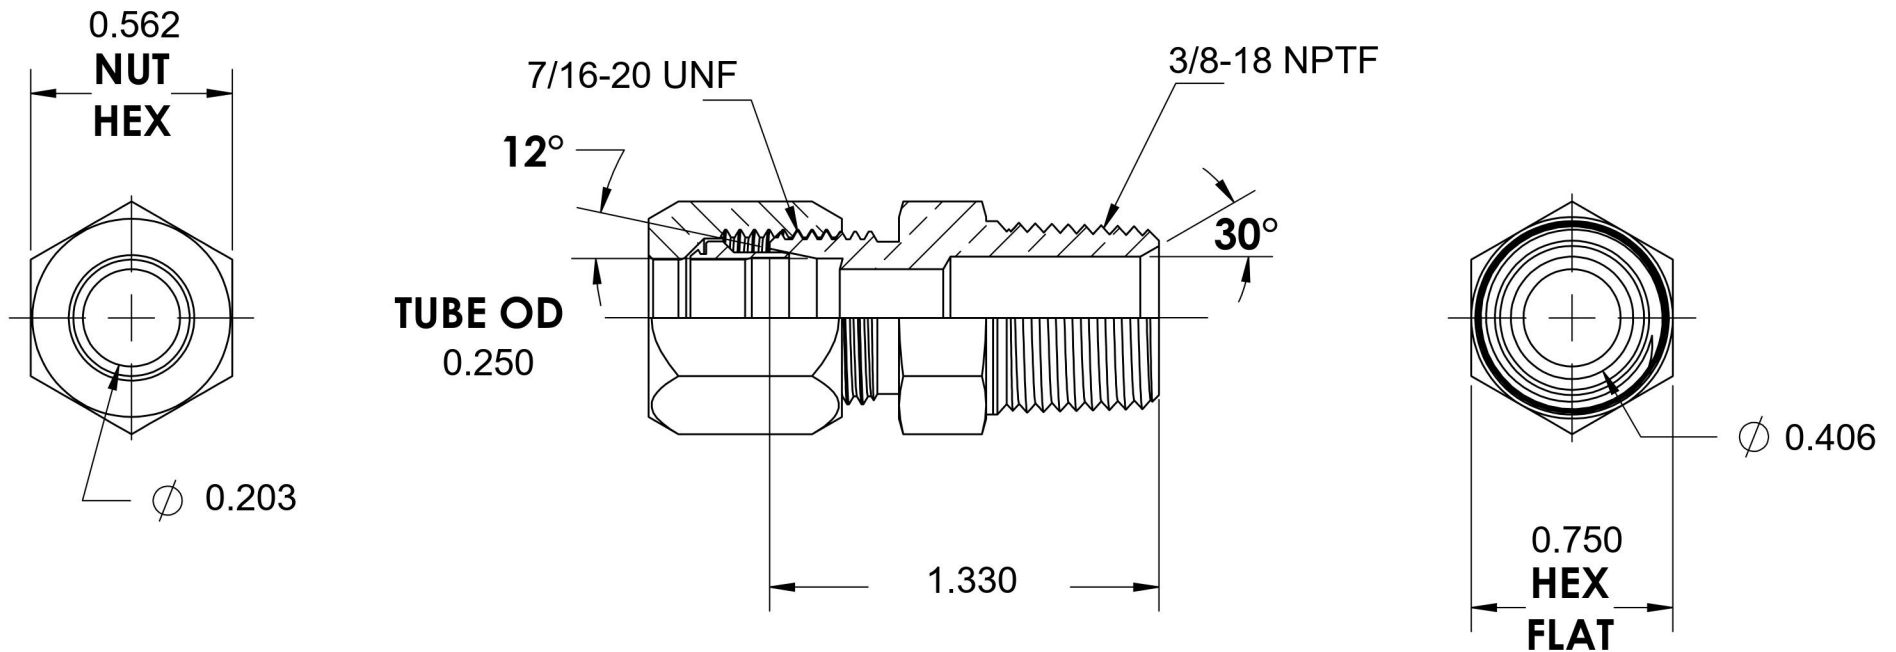

C2404-04-06-SS

Stainless Steel, SAE J514 Flareless Tube Male Connector, 1/4" Flareless Bite Type x 3/8" Male NPTF 30°

6701 Cochran Road
Solon, Ohio 44139
Phone: (440) 248-1880
Toll Free: 1-888-331-1523

Temperature Rating	Material	Industry Standards	Series
-425°F to 1200°F	316/316L Stainless Steel	SAE J514, SAE J476	C2404-SS
Pressure Rating	Finish		Series Description
6000 psi	Passivated		SAE J514 Flareless Tube Male Connector