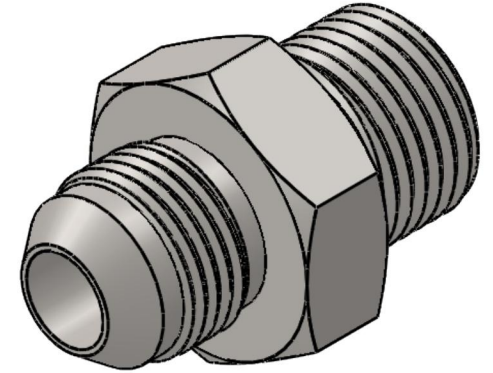

# 7002-04-02

Steel, SAE J514 37° Flare Male BSPP Port/Line Connector, 1/4" Male JIC x 1/8-28 Male BSPP 60° Line/Port

6701 Cochran Road  
Solon, Ohio 44139  
Phone: (440) 248-1880  
Toll Free: 1-888-331-1523

<b>Temperature Rating</b>	<b>Material</b>	<b>Industry Standards</b>	<b>Series</b>
-65°F to 500°F	C1045/12L14 Steel	SAE J514, ISO 1179	7002
<b>Pressure Rating</b>	<b>Finish</b>	ISO 8434-6, ASTM B633	<b>Series Description</b>
5100 psi	Trivalent Zinc		SAE J514 37° Flare Male BSPP Port/Line Connector