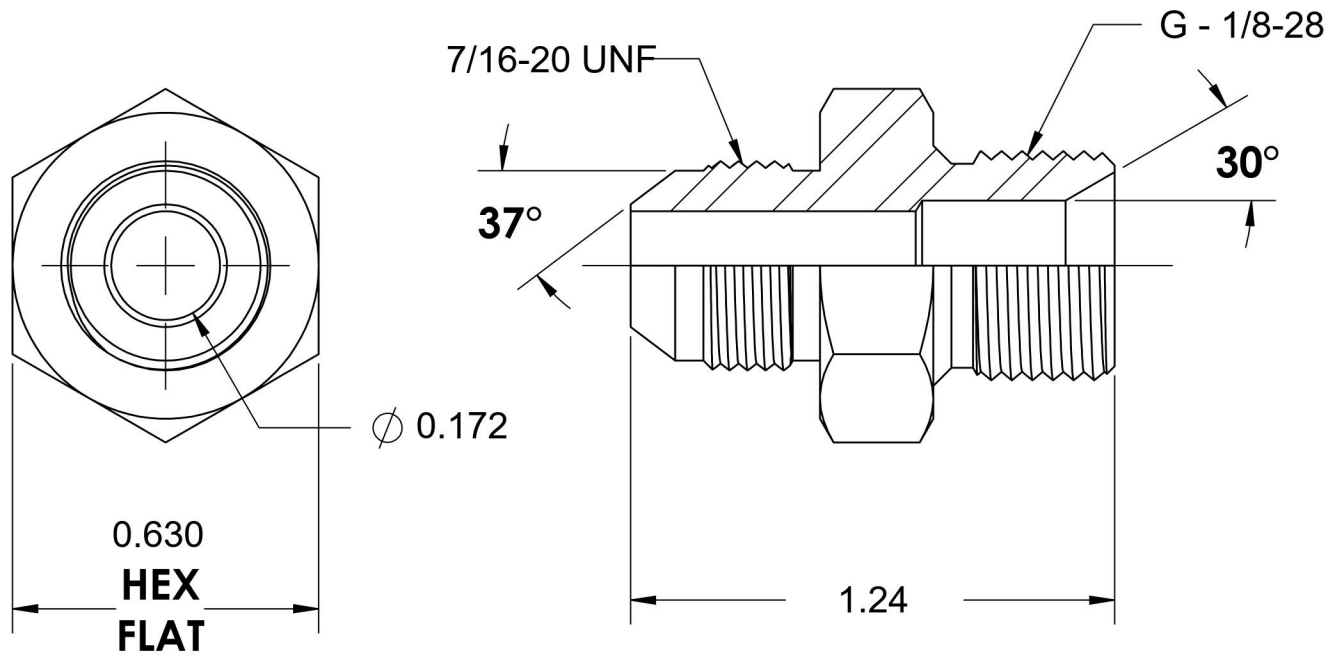

# 7002-04-02

Steel, SAE J514 37° Flare Male BSPP Port/Line Connector, 1/4" Male JIC x 1/8-28 Male BSPP 60° Line/Port

6701 Cochran Road  
Solon, Ohio 44139  
Phone: (440) 248-1880  
Toll Free: 1-888-331-1523

<b>Temperature Rating</b>	<b>Material</b>	<b>Industry Standards</b>	<b>Series</b>
-65°F to 500°F	C1045/12L14 Steel	SAE J514, ISO 1179	7002
<b>Pressure Rating</b>	<b>Finish</b>	ISO 8434-6, ASTM B633	<b>Series Description</b>
5100 psi	Trivalent Zinc		SAE J514 37° Flare Male BSPP Port/Line Connector