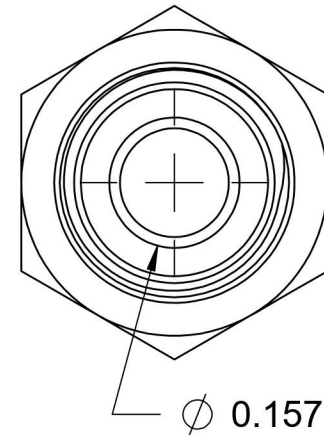

# 7002-04-02

Steel, SAE J514 37° Flare Male BSPP Port/Line Connector, 1/4" Male JIC x 1/8-28 Male BSPP 60° Line/Port

6701 Cochran Road  
Solon, Ohio 44139  
Phone: (440) 248-1880  
Toll Free: 1-888-331-1523

<b>Temperature Rating</b>	<b>Material</b>	<b>Industry Standards</b>	<b>Series</b>
-65°F to 500°F	C1045/12L14 Steel	SAE J514, ISO 1179	7002
<b>Pressure Rating</b>	<b>Finish</b>	ISO 8434-6, ASTM B633	<b>Series Description</b>
5100 psi	Trivalent Zinc		SAE J514 37° Flare Male BSPP Port/Line Connector