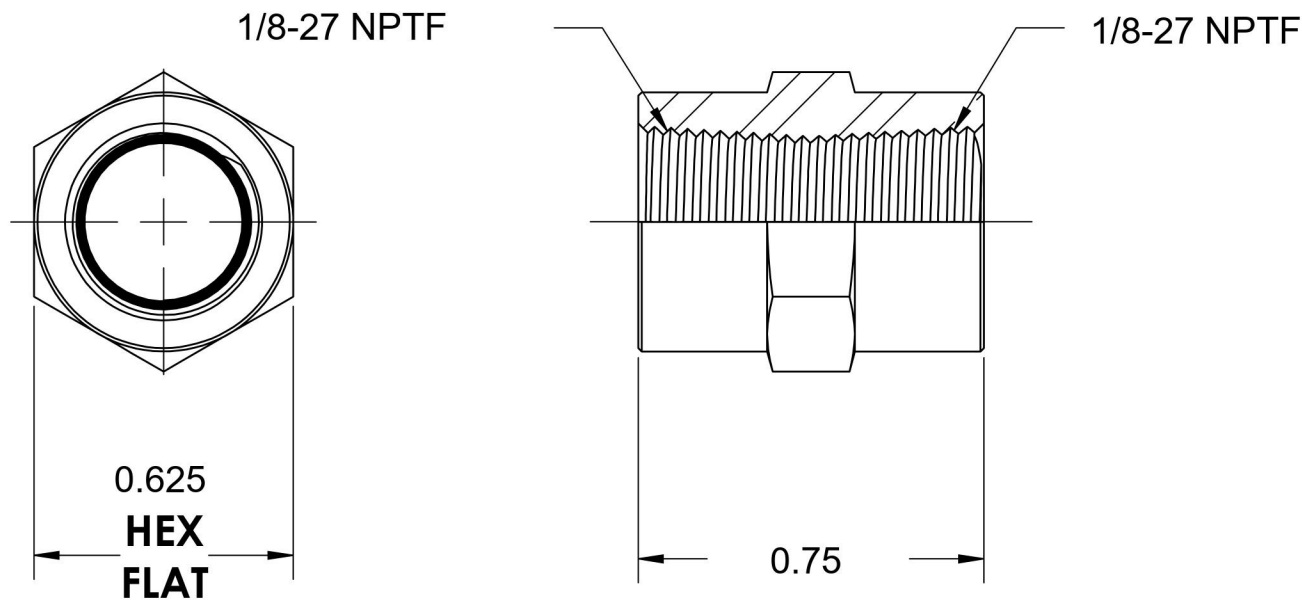

5000-02-02-SS

Stainless Steel, SAE J514 Pipe Hex Coupling, 1/8" Female NPTF x 1/8" Female NPTF

6701 Cochran Road
Solon, Ohio 44139
Phone: (440) 248-1880
Toll Free: 1-888-331-1523

| | | | |
|---|---|--|---|
| Temperature Rating -425°F to 1200°F | Material 316/316L Stainless Steel | Industry Standards SAE J514 , SAE J476 | Series 5000-SS |
| Pressure Rating 6000 psi | Finish Passivated | | Series Description SAE J514 Pipe Hex Coupling |