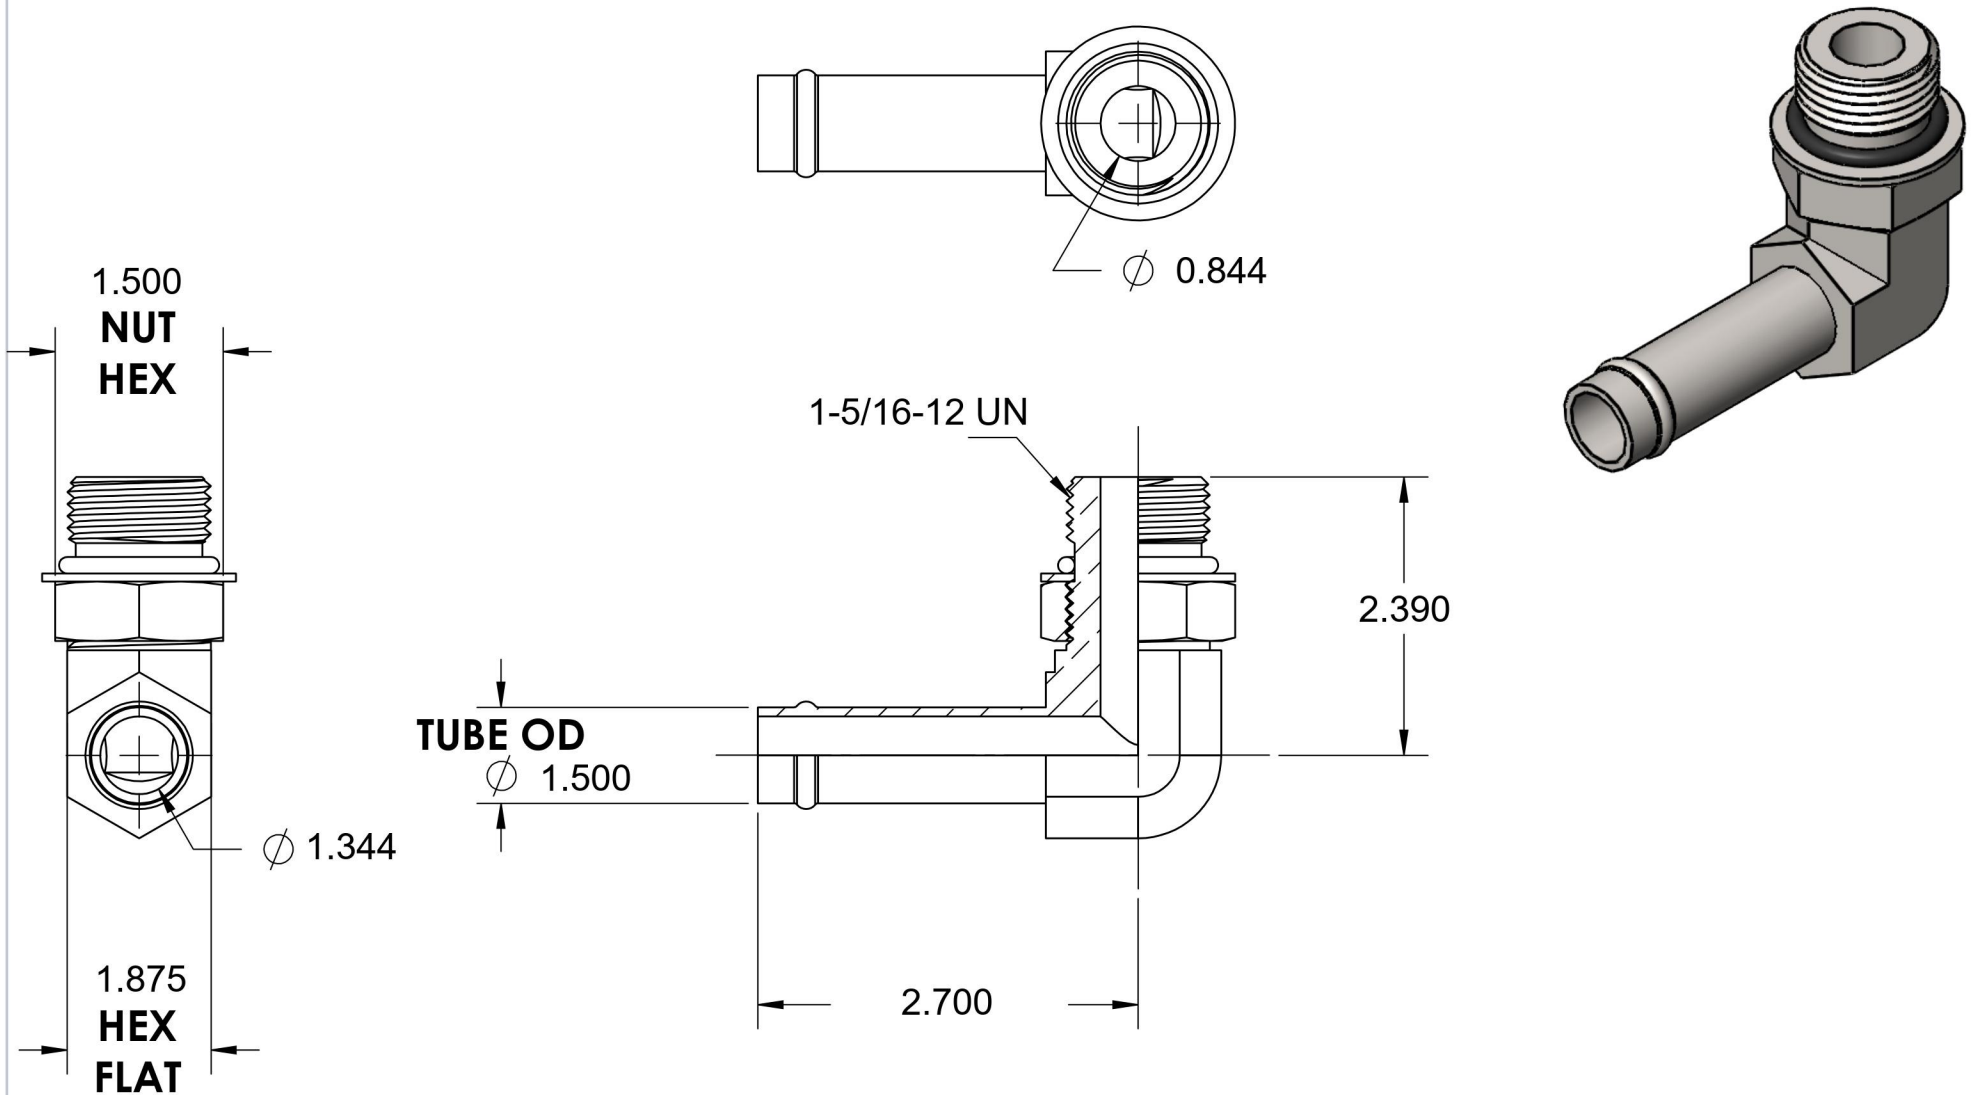

4601-24-16-NWO-FG

Steel, SAE J1231 Hose Bead 90° Adjustable Port Elbow, 1-1/2" Beaded Hose Barb x 1-5/16-12 Male Adjustable ORB

6701 Cochran Road
Solon, Ohio 44139
Phone: (440) 248-1880
Toll Free: 1-888-331-1523

Temperature Rating

-40°F to 250°F

Pressure Rating

150 psi

Material

C1045 Steel

Finish

Trivalent Zinc

Industry Standards

SAE J1231-2, SAE J1926-3
SAE J515, ASTM B633

Series

4601-NWO-FG

Series Description

SAE J1231 Hose Bead
90° Adjustable Port Elbow