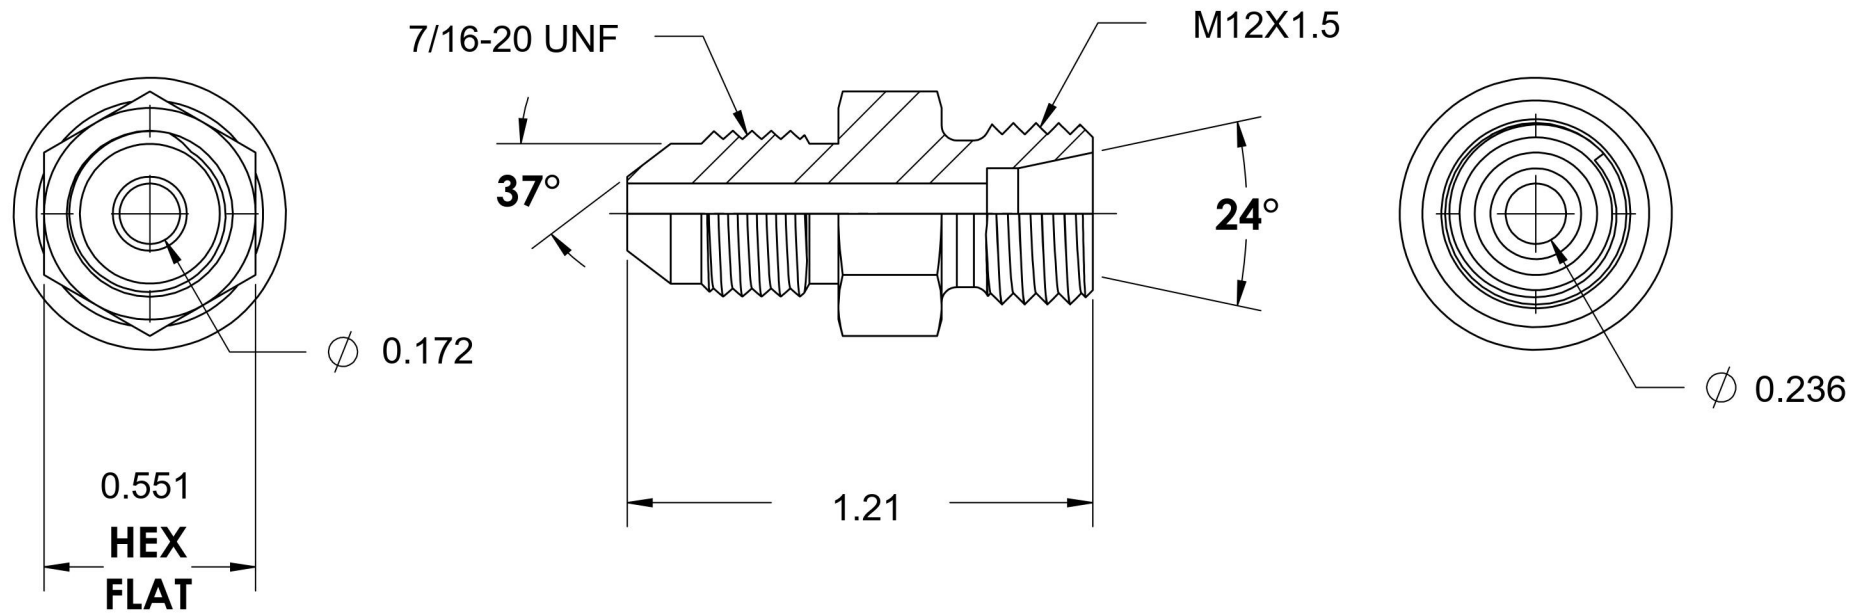

7005-04-LL08-12

Steel, SAE J514 37° Flare/ISO 8434-1 Extra-Light Series Male Adapter, 1/4" Male JIC x M12X1.5 Male DIN

6701 Cochran Road
Solon, Ohio 44139
Phone: (440) 248-1880
Toll Free: 1-888-331-1523

Temperature Rating -65°F to 500°F	Material C1045 / 12L14 Steel	Industry Standards SAE J514, ISO 8434-1	Series 7005-DIN EXTRALIGHT
Pressure Rating 1450 psi	Finish Trivalent Zinc	DIN 2353, ASTM B633	Series Description SAE J514 37° Flare/ISO 8434-1 Extra-Light Series Male Adapter