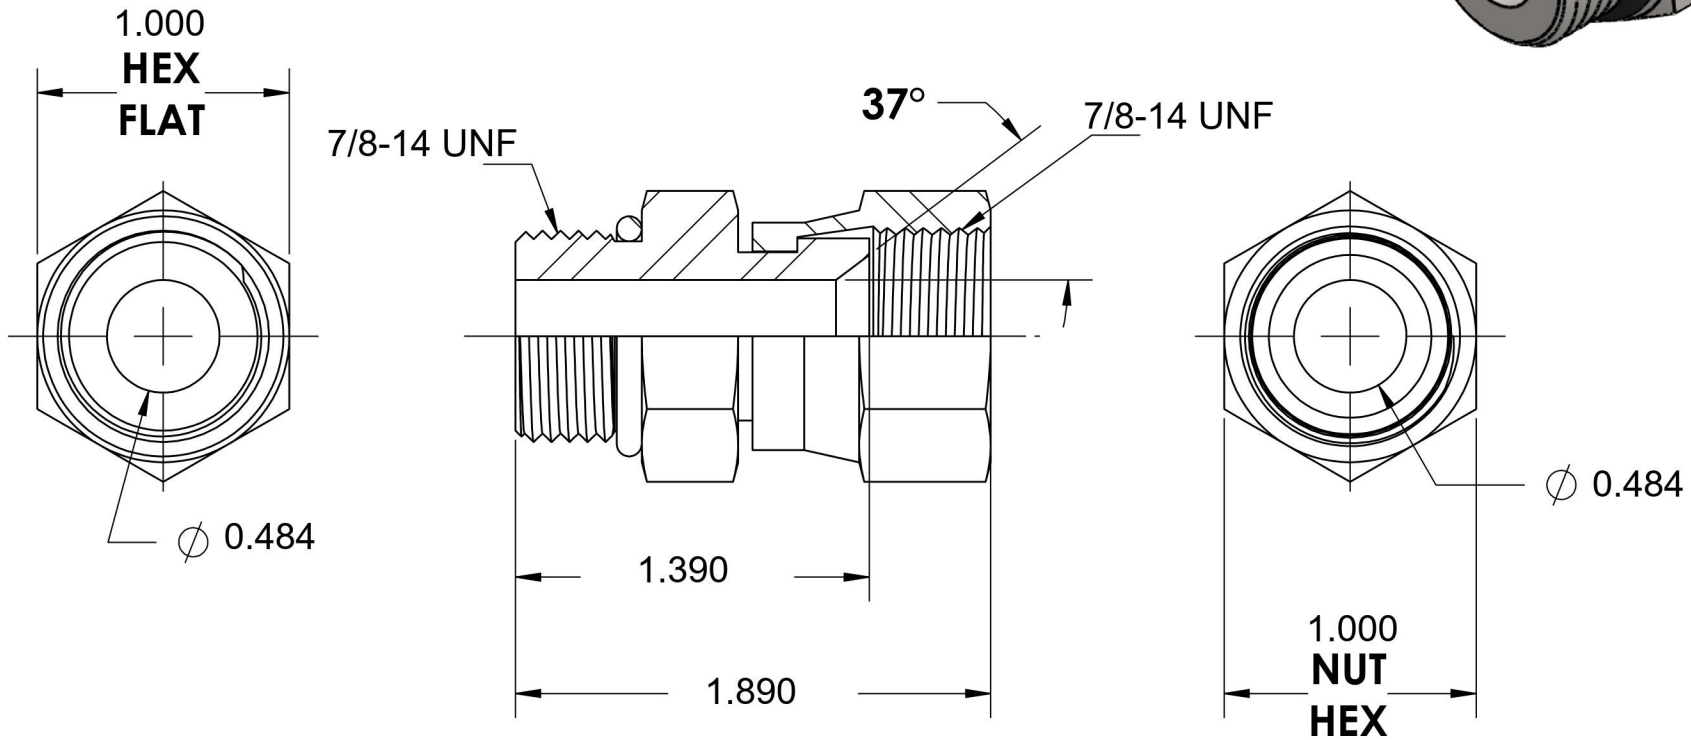

# 6402-10-10-O

Steel, SAE J514 37° Flare Swivel Port Connector, 7/8-14 Male ORB x 5/8" Female JIC Swivel

6701 Cochran Road  
Solon, Ohio 44139  
Phone: (440) 248-1880  
Toll Free: 1-888-331-1523

<b>Temperature Rating</b> -40°F to 250°F	<b>Material</b> C1045 / 12L14 Steel	<b>Industry Standards</b> SAE J514, SAE J1926-3 ASTM B633	<b>Series</b> 6402-O
<b>Pressure Rating</b> 5000 psi	<b>Finish</b> Trivalent Zinc		<b>Series Description</b> SAE J514 37° Flare Swivel Port Connector