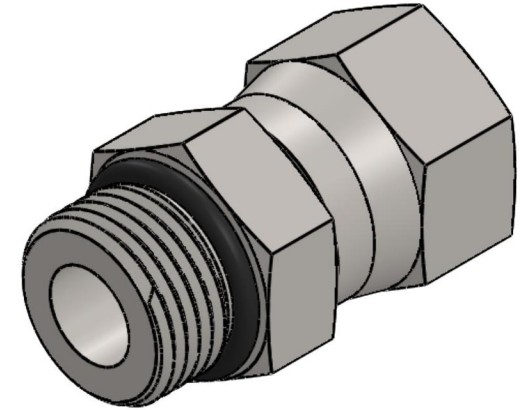

# 6402-10-10-O

Steel, SAE J514 37° Flare Swivel Port Connector, 7/8-14 Male ORB x 5/8" Female JIC Swivel

6701 Cochran Road  
Solon, Ohio 44139  
Phone: (440) 248-1880  
Toll Free: 1-888-331-1523

<b>Temperature Rating</b> -40°F to 250°F	<b>Material</b> C1045 / 12L14 Steel	<b>Industry Standards</b> SAE J514, SAE J1926-3 ASTM B633	<b>Series</b> 6402-O
<b>Pressure Rating</b> 5000 psi	<b>Finish</b> Trivalent Zinc		<b>Series Description</b> SAE J514 37° Flare Swivel Port Connector