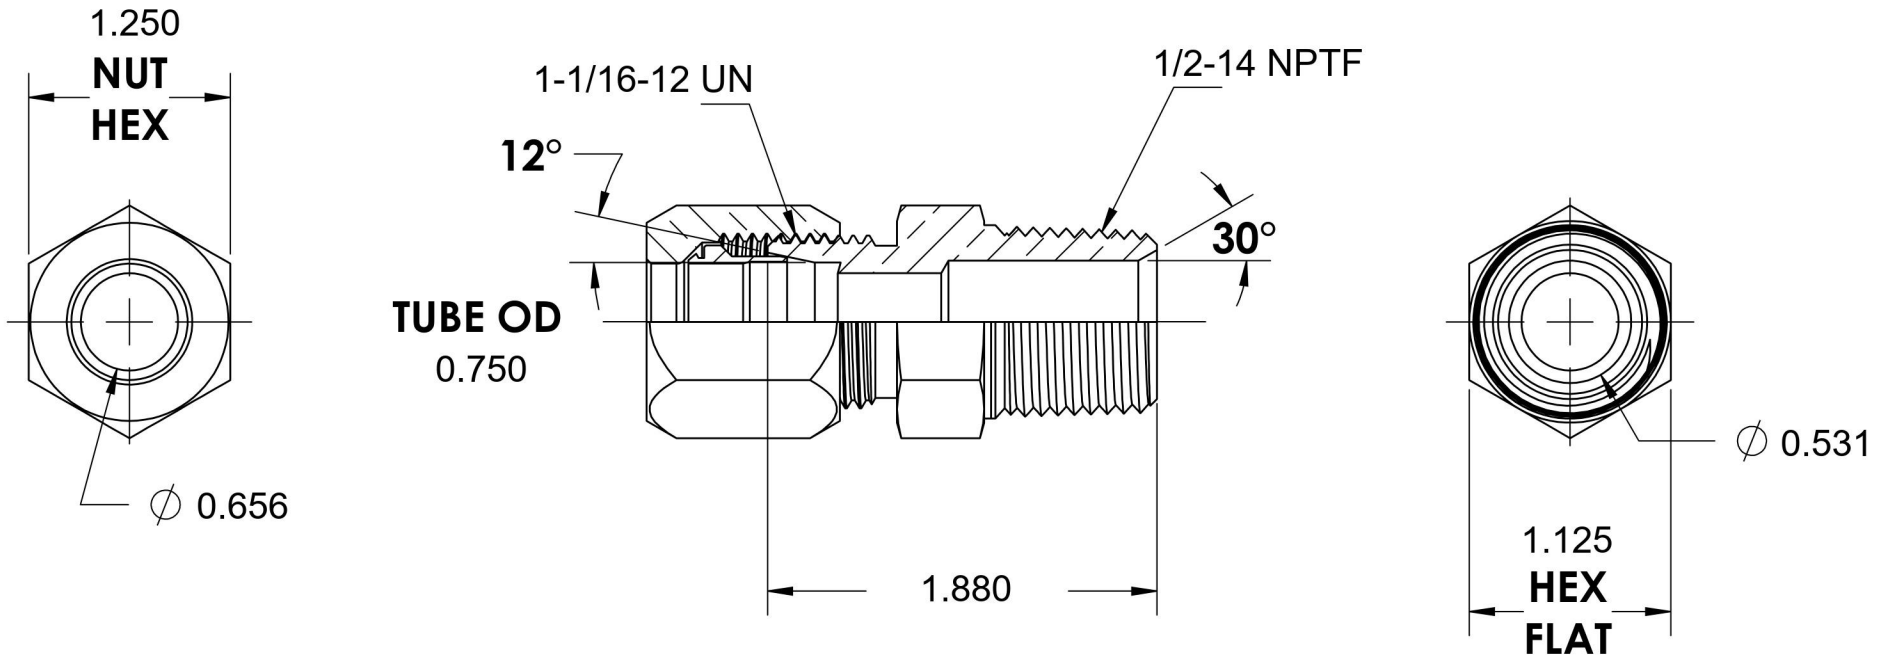

# C2404-12-08

Steel, SAE J514 Flareless Tube Male Connector, 3/4" Flareless Bite Type x 1/2" Male NPTF 30°

6701 Cochran Road  
Solon, Ohio 44139  
Phone: (440) 248-1880  
Toll Free: 1-888-331-1523

**Temperature Rating**

-65°F to 500°F

**Pressure Rating**

4000 psi

**Material**

C1045/12L14 Steel

**Finish**

Trivalent Zinc

**Industry Standards**