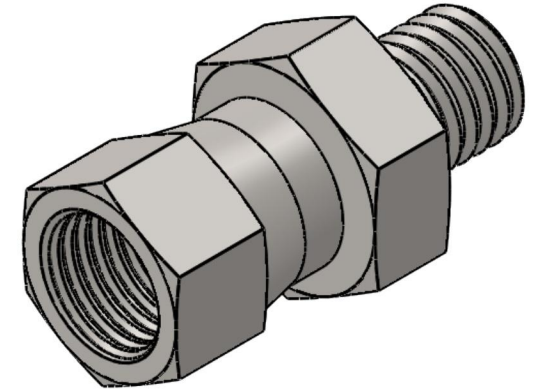

7025-12-26

Steel, SAE J514 37° Flare Swivel Male Metric Port/Line Connector, 3/4" Female JIC Swivel x M26X1.5 Male Metric 60° Line/Port

6701 Cochran Road
Solon, Ohio 44139
Phone: (440) 248-1880
Toll Free: 1-888-331-1523

Temperature Rating	Material	Industry Standards	Series
-65°F to 500°F	C1045 / 12L14 Steel	SAE J514, ISO 9974	7025
Pressure Rating	Finish	ASTM B633	Series Description
5000 psi	Trivalent Zinc		SAE J514 37° Flare Swivel Male Metric Port/Line Connector