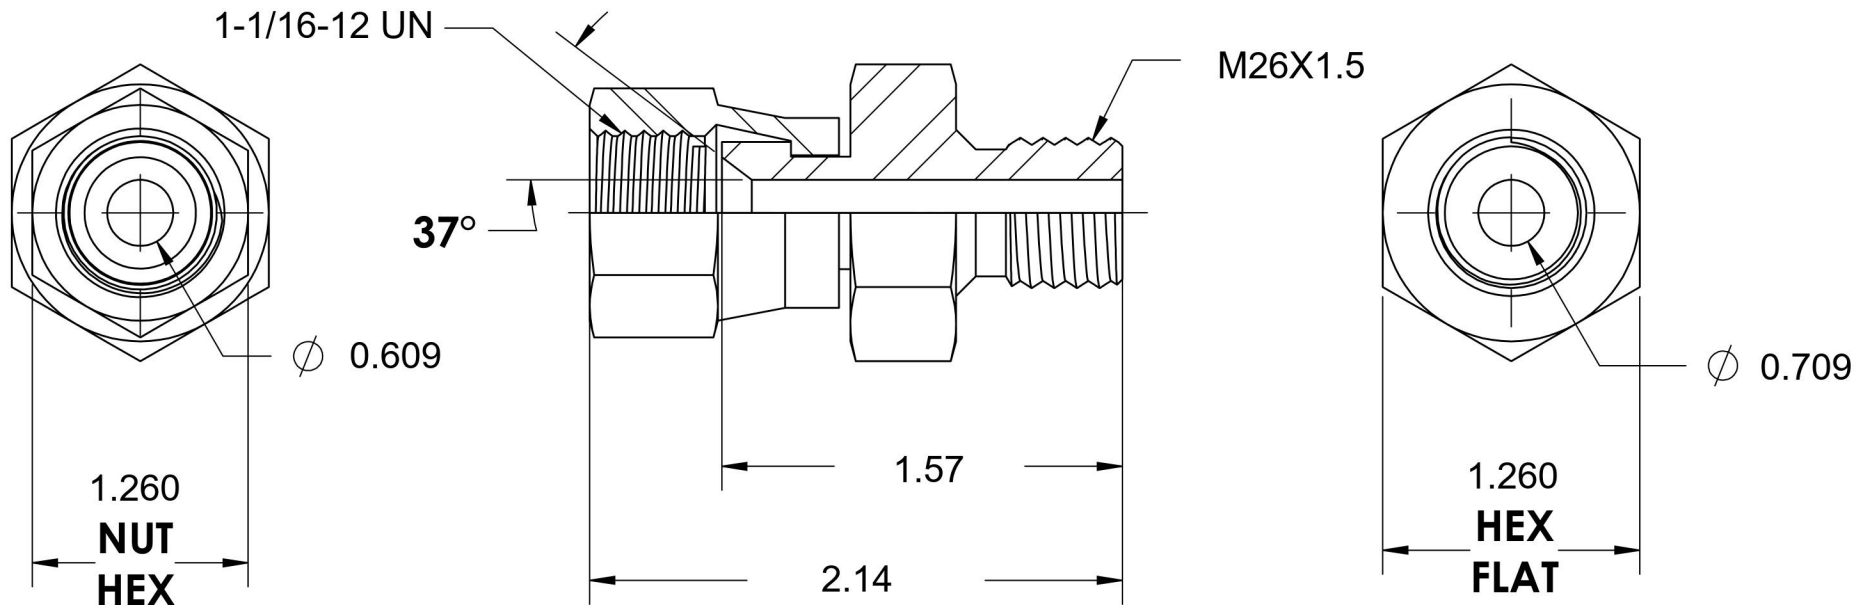

7025-12-26

Steel, SAE J514 37° Flare Swivel Male Metric Port/Line Connector, 3/4" Female JIC Swivel x M26X1.5 Male Metric 60° Line/Port

6701 Cochran Road
Solon, Ohio 44139
Phone: (440) 248-1880
Toll Free: 1-888-331-1523

Temperature Rating	Material	Industry Standards	Series
-65°F to 500°F	C1045 / 12L14 Steel	SAE J514, ISO 9974	7025
Pressure Rating	Finish	ASTM B633	Series Description
5000 psi	Trivalent Zinc		SAE J514 37° Flare Swivel Male Metric Port/Line Connector