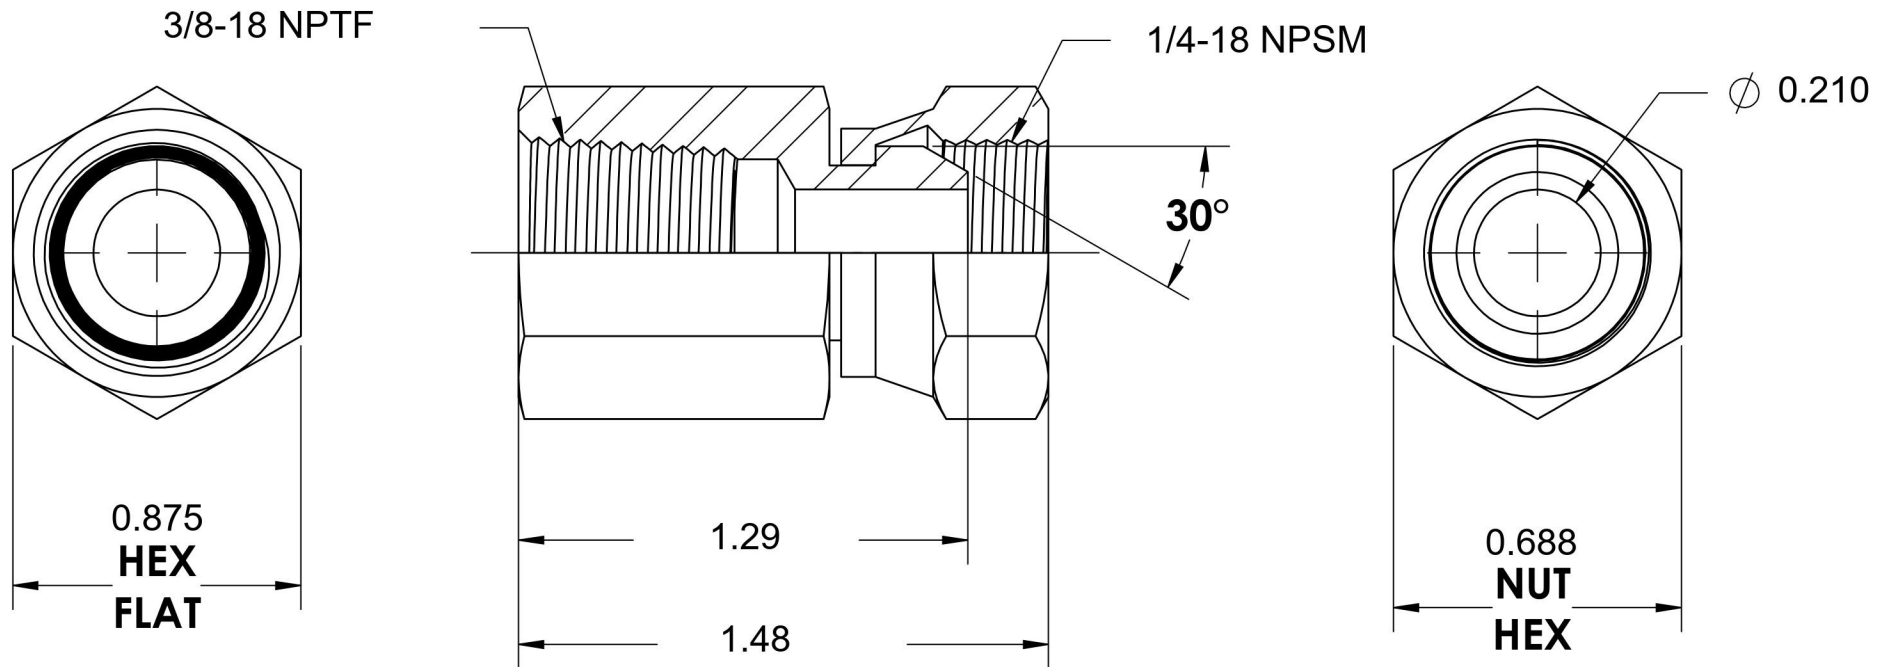

1405-06-04-SS

Stainless Steel, SAE J514 NPSM Swivel Female Connector, 3/8" Female NPTF x 1/4" Female NPSM Swivel

6701 Cochran Road
Solon, Ohio 44139
Phone: (440) 248-1880
Toll Free: 1-888-331-1523

| | | | | | | | |
|--------------------|------------------|----------|--------------------------|--------------------|--------------------|--------------------|------------------------------------------|
| Temperature Rating | -425°F to 1200°F | Material | 316/316L Stainless Steel | Industry Standards | SAE J514, SAE J476 | Series | 1405-SS |
| Pressure Rating | 6000 psi | Finish | Passivated | | | Series Description | SAE J514 NPSM Swivel Female Connector |