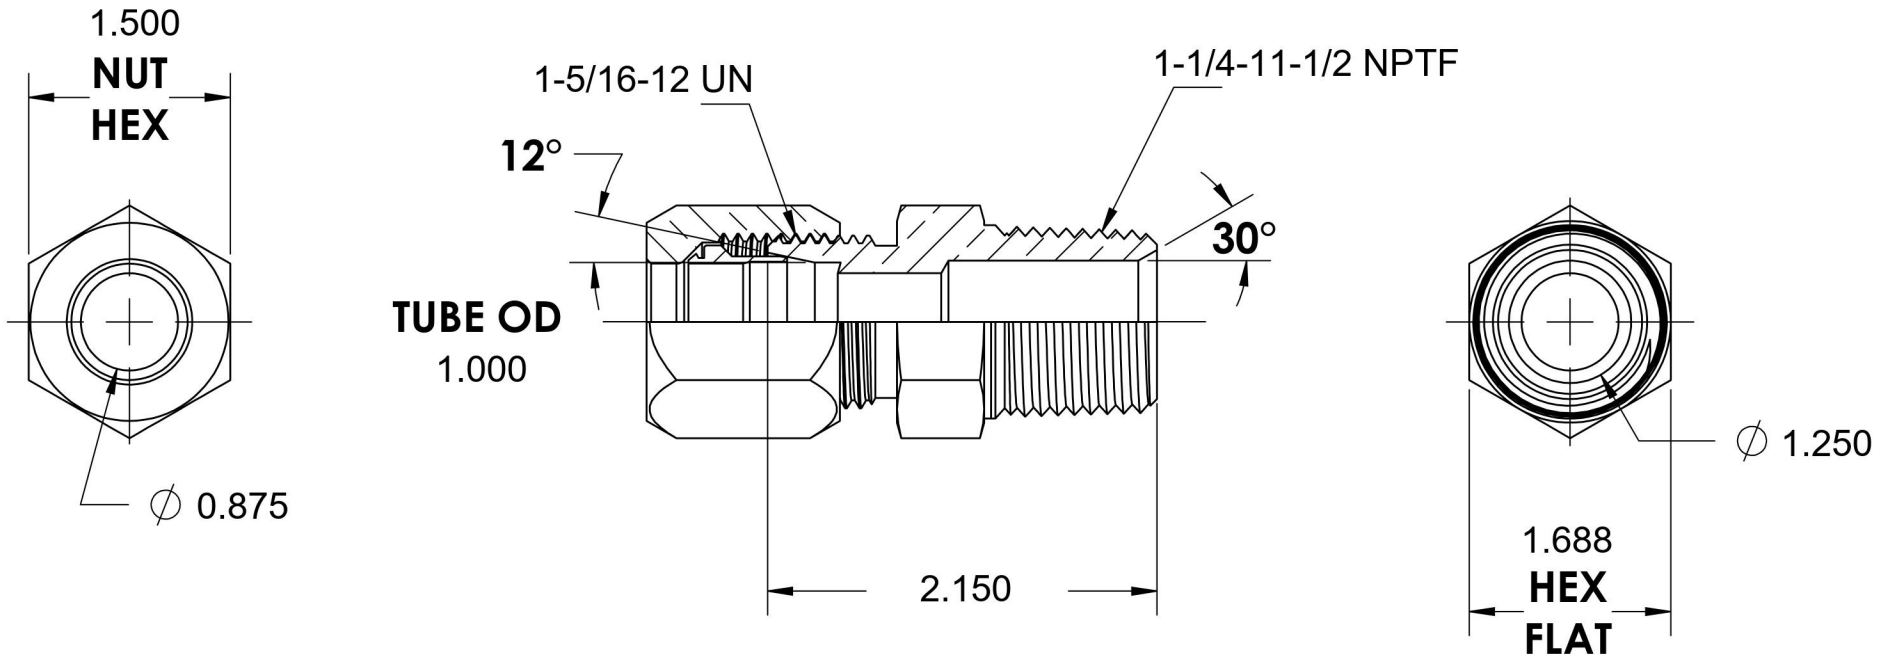

# C2404-16-20

Steel, SAE J514 Flareless Tube Male Connector, 1" Flareless Bite Type x 1-1/4" Male NPTF 30°

6701 Cochran Road  
Solon, Ohio 44139  
Phone: (440) 248-1880  
Toll Free: 1-888-331-1523

**Temperature Rating**

-65°F to 500°F

**Pressure Rating**

2500 psi

**Material**

C1045/12L14 Steel

**Finish**

Trivalent Zinc

**Industry Standards**