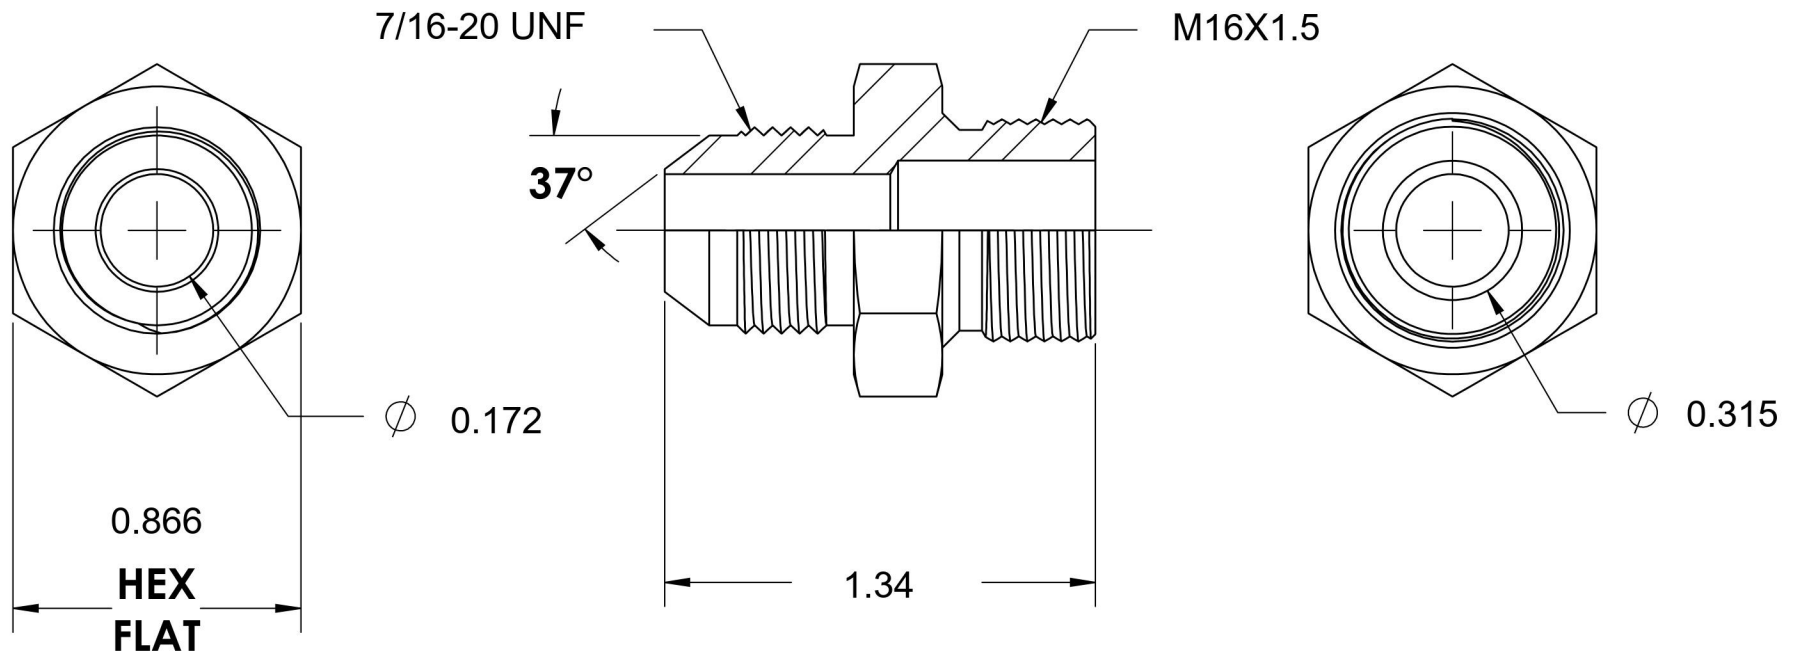

# 7005-04-16

Steel, SAE J514 37° Flare Male Metric Port/Line Connector, 1/4" Male JIC x M16X1.5 Male Metric 60° Line/Port

6701 Cochran Road  
Solon, Ohio 44139  
Phone: (440) 248-1880  
Toll Free: 1-888-331-1523

<b>Temperature Rating</b>	<b>Material</b>	<b>Industry Standards</b>	<b>Series</b>
-65°F to 500°F	C1045/12L14 Steel	SAE J514, ISO 9974	7005
<b>Pressure Rating</b>	<b>Finish</b>	ASTM B633	<b>Series Description</b>
6000 psi	Trivalent Zinc		SAE J514 37° Flare Male Metric Port/Line Connector