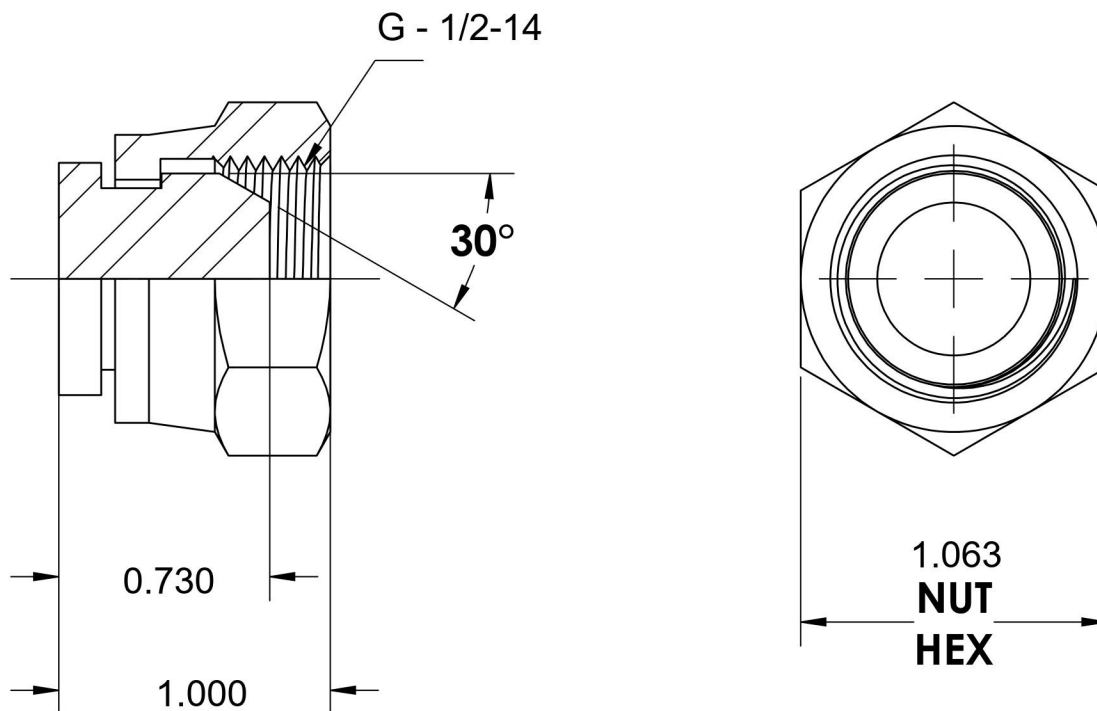

9644-C-08

Steel, ISO 8434-6 60° Cone BSPP Swivel Cap, 1/2" Female BSPP Swivel

6701 Cochran Road
Solon, Ohio 44139
Phone: (440) 248-1880
Toll Free: 1-888-331-1523

Temperature Rating -65°F to 500°F	Material C1045/12L14 Steel	Industry Standards ISO 8434-6, ASTM B633	Series 9644-C
Pressure Rating 2900 psi	Finish Trivalent Zinc		Series Description ISO 8434-6 60° Cone BSPP Swivel Cap