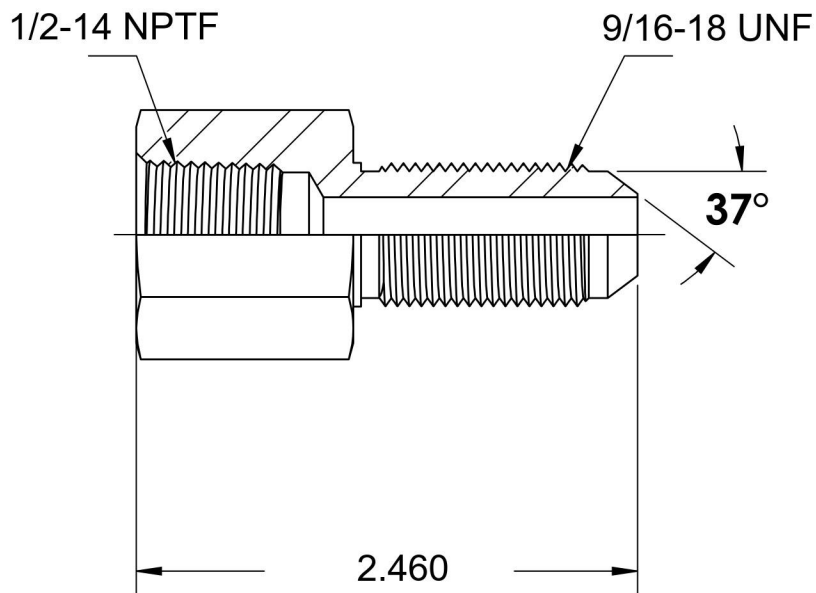

# 2705-08-06-B

Brass, SAE J514 Flared Tube Female Bulkhead, 1/2" Female NPTF x 3/8" Male JIC

6701 Cochran Road  
Solon, Ohio 44139  
Phone: (440) 248-1880  
Toll Free: 1-888-331-1523

<b>Temperature Rating</b> -325°F to 400°F	<b>Material</b> C36000 Brass	<b>Industry Standards</b> SAE J514 , SAE J476	<b>Series</b> 2705
<b>Pressure Rating</b> 3300 psi	<b>Finish</b> Natural Finish		<b>Series Description</b> SAE J514 Flared Tube Female Bulkhead