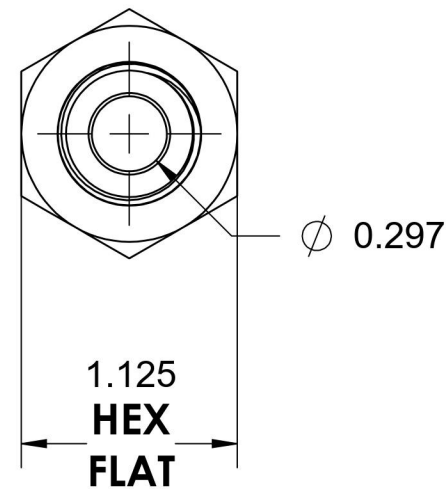

# 2705-08-06-B

Brass, SAE J514 Flared Tube Female Bulkhead, 1/2" Female NPTF x 3/8" Male JIC

6701 Cochran Road  
Solon, Ohio 44139  
Phone: (440) 248-1880  
Toll Free: 1-888-331-1523

<b>Temperature Rating</b> -325°F to 400°F	<b>Material</b> C36000 Brass	<b>Industry Standards</b> SAE J514 , SAE J476	<b>Series</b> 2705
<b>Pressure Rating</b> 3300 psi	<b>Finish</b> Natural Finish		<b>Series Description</b> SAE J514 Flared Tube Female Bulkhead