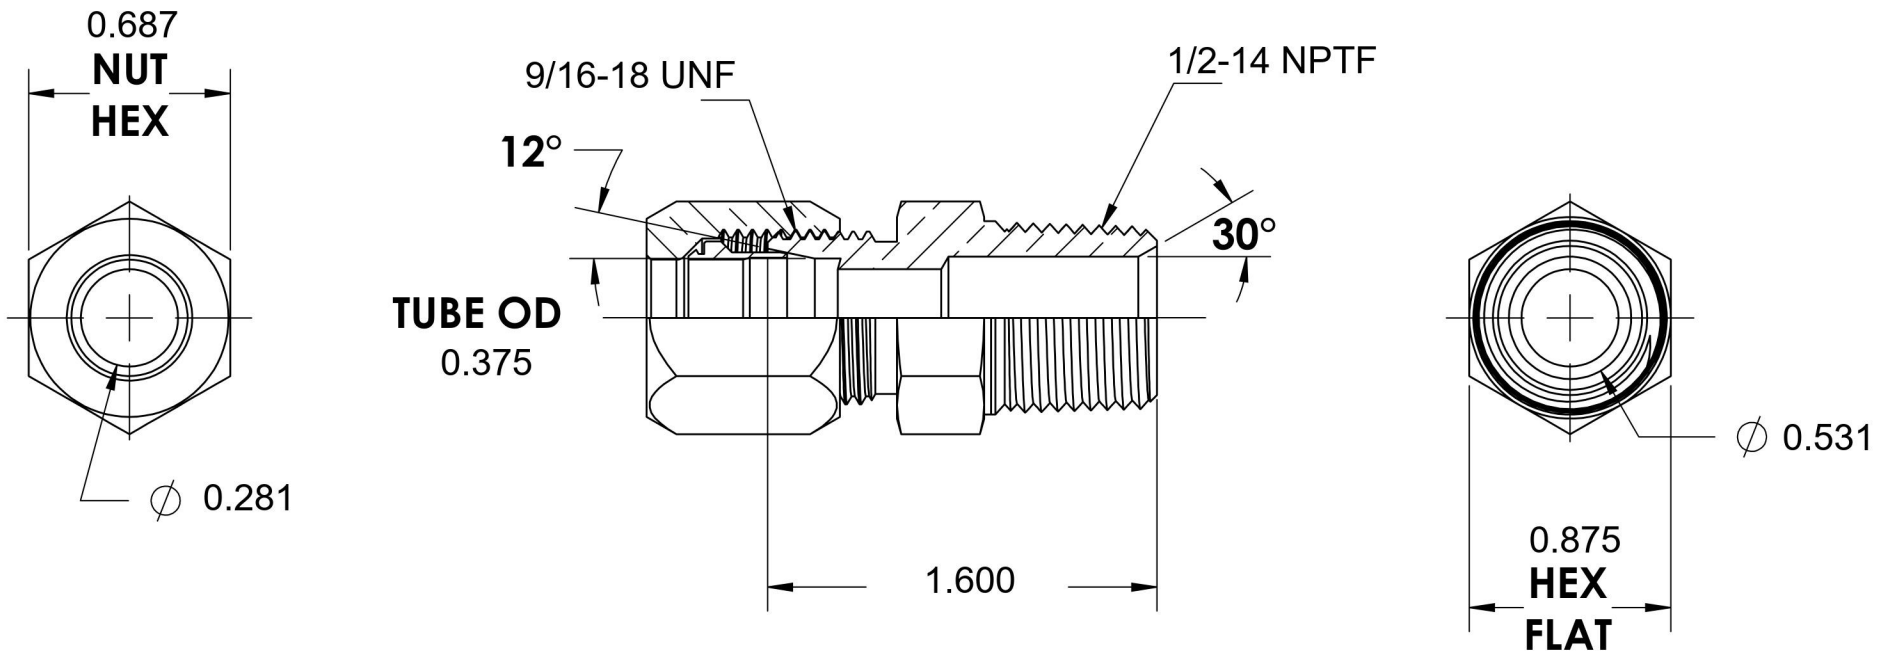

# C2404-06-08-SS

Stainless Steel, SAE J514 Flareless Tube Male Connector, 3/8" Flareless Bite Type x 1/2" Male NPTF 30°

6701 Cochran Road  
Solon, Ohio 44139  
Phone: (440) 248-1880  
Toll Free: 1-888-331-1523

<b>Temperature Rating</b>	<b>Material</b>	<b>Industry Standards</b>	<b>Series</b>
-425°F to 1200°F	316/316L Stainless Steel	SAE J514, SAE J476	C2404-SS
<b>Pressure Rating</b>	<b>Finish</b>		<b>Series Description</b>
6000 psi	Passivated		SAE J514 Flareless Tube Male Connector