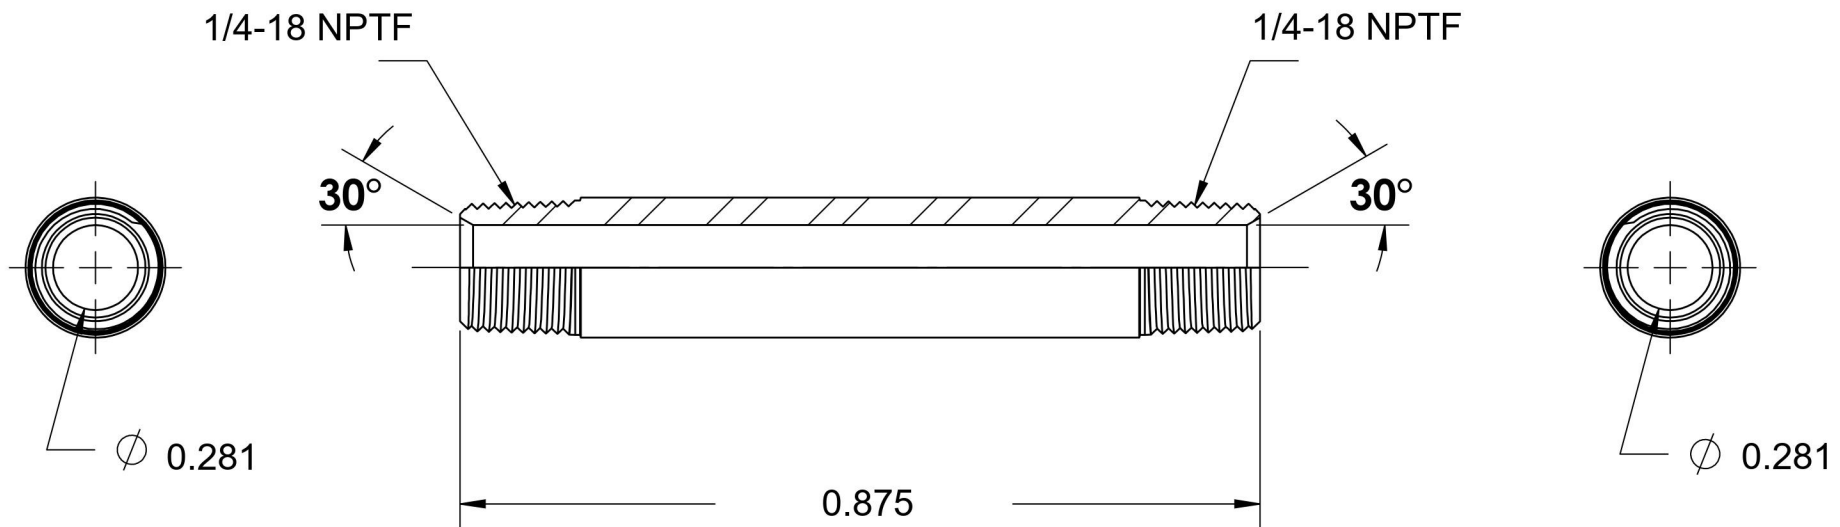

# 5404-N-04X0.875-B

Brass, SAE J514 Pipe Long Nipple, 1/4" Male NPTF 30° x 1/4" Male NPTF 30°

6701 Cochran Road  
Solon, Ohio 44139  
Phone: (440) 248-1880  
Toll Free: 1-888-331-1523

<b>Temperature Rating</b> -325°F to 400°F	<b>Material</b> C36000 Brass	<b>Industry Standards</b> SAE J514, SAE J476	<b>Series</b> 5404-N-B
<b>Pressure Rating</b> 3900 psi	<b>Finish</b> Natural Finish		<b>Series Description</b> SAE J514 Pipe Long Nipple