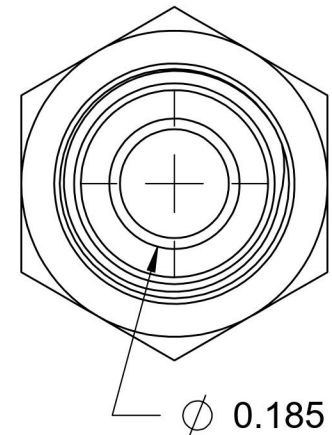

7002-04-04-SS

Stainless Steel, SAE J514 37° Flare Male BSPP Port/Line Connector, 1/4" Male JIC x 1/4-19 Male BSPP 60° Line/Port

6701 Cochran Road
Solon, Ohio 44139
Phone: (440) 248-1880
Toll Free: 1-888-331-1523