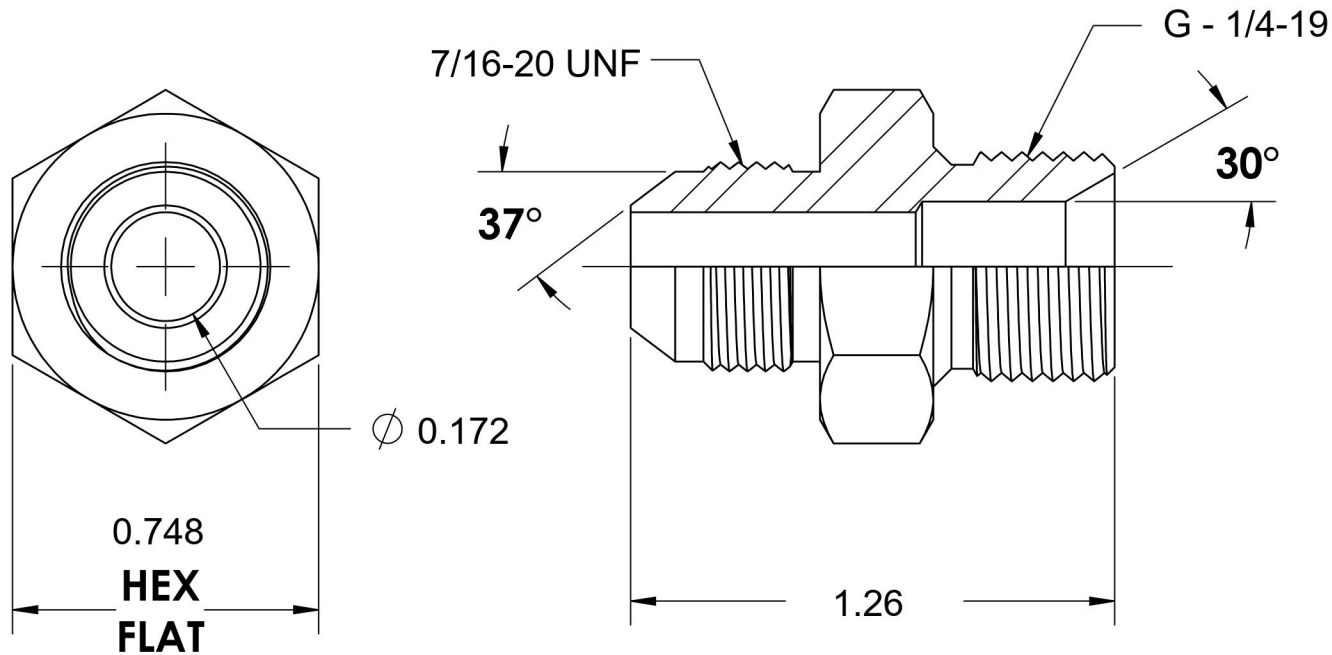

7002-04-04-SS

Stainless Steel, SAE J514 37° Flare Male BSPP Port/Line Connector, 1/4" Male JIC x 1/4-19 Male BSPP 60° Line/Port

6701 Cochran Road
Solon, Ohio 44139
Phone: (440) 248-1880
Toll Free: 1-888-331-1523

Temperature Rating	Material	Industry Standards	Series
-425°F to 1200°F	316/316L Stainless Steel	SAE J514, ISO 1179	7002-SS
Pressure Rating	Finish	ISO 8434-6	Series Description
5100 psi	Passivated		SAE J514 37° Flare Male BSPP Port/Line Connector