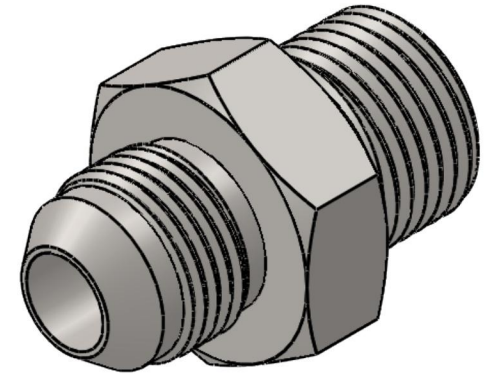

7002-04-04-SS

Stainless Steel, SAE J514 37° Flare Male BSPP Port/Line Connector, 1/4" Male JIC x 1/4-19 Male BSPP 60° Line/Port

6701 Cochran Road
Solon, Ohio 44139
Phone: (440) 248-1880
Toll Free: 1-888-331-1523

Temperature Rating	Material	Industry Standards	Series
-425°F to 1200°F	316/316L Stainless Steel	SAE J514, ISO 1179	7002-SS
Pressure Rating	Finish	ISO 8434-6	Series Description
5100 psi	Passivated		SAE J514 37° Flare Male BSPP Port/Line Connector