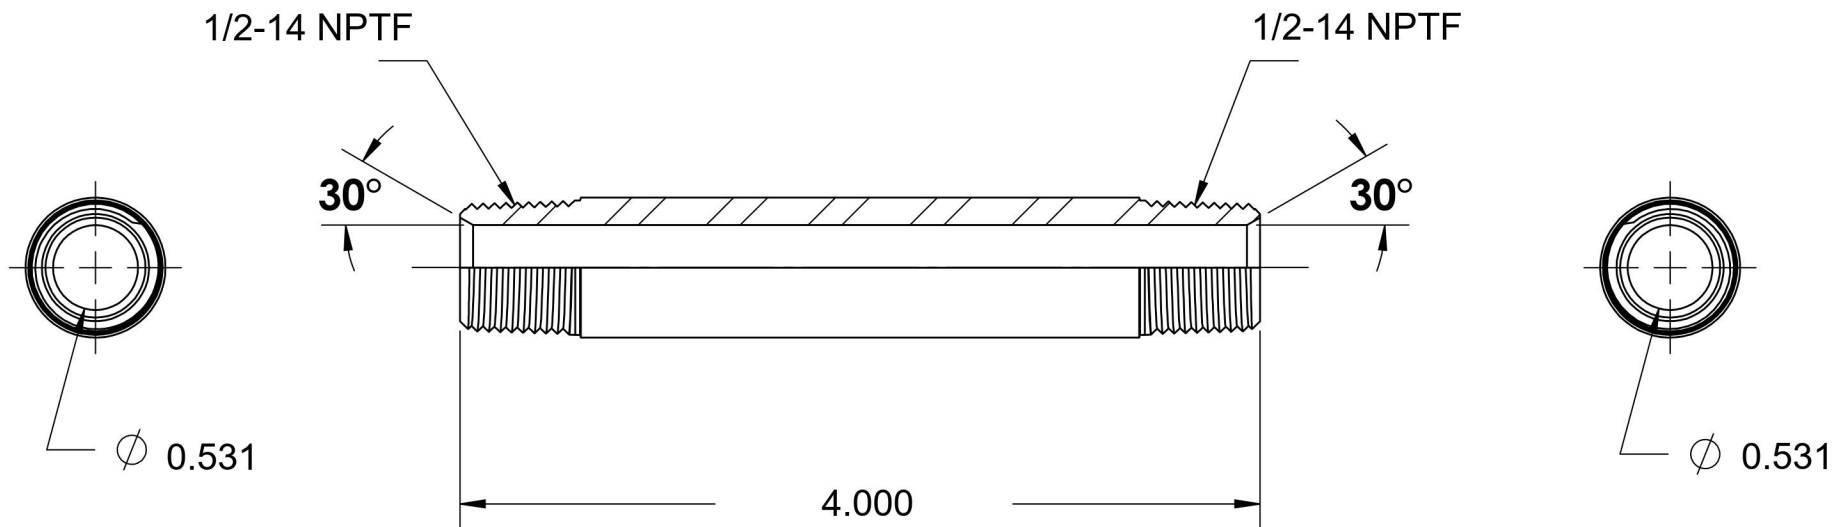

5404-N-08X4.000-SS

Stainless Steel, SAE J514 Pipe Long Nipple, 1/2" Male NPTF 30° x 1/2" Male NPTF 30°

6701 Cochran Road
Solon, Ohio 44139
Phone: (440) 248-1880
Toll Free: 1-888-331-1523

Temperature Rating	Material	Industry Standards	Series
-425°F to 1200°F	316/316L Stainless Steel	SAE J514, SAE J476	5404-N-SS
Pressure Rating	Finish		Series Description
7200 psi	Passivated		SAE J514 Pipe Long Nipple