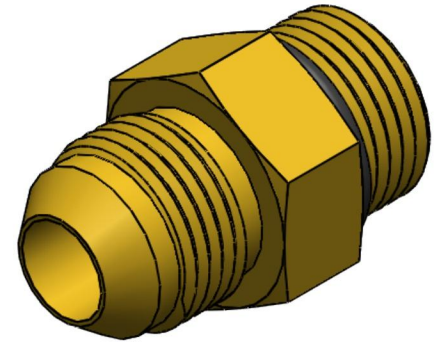

# 6400-06-06-O-B

Brass, SAE J514 37° Flare Port Connector, 3/8" Male JIC x 9/16-18 Male ORB

6701 Cochran Road  
 Solon, Ohio 44139  
 Phone: (440) 248-1880  
 Toll Free: 1-888-331-1523

<b>Temperature Rating</b> -40°F to 250°F	<b>Material</b> C36000 Brass	<b>Industry Standards</b> SAE J514, SAE J1926-3	<b>Series</b> 6400-O-B
<b>Pressure Rating</b> 3300 psi	<b>Finish</b> Natural Finish		<b>Series Description</b> SAE J514 37° Flare Port Connector