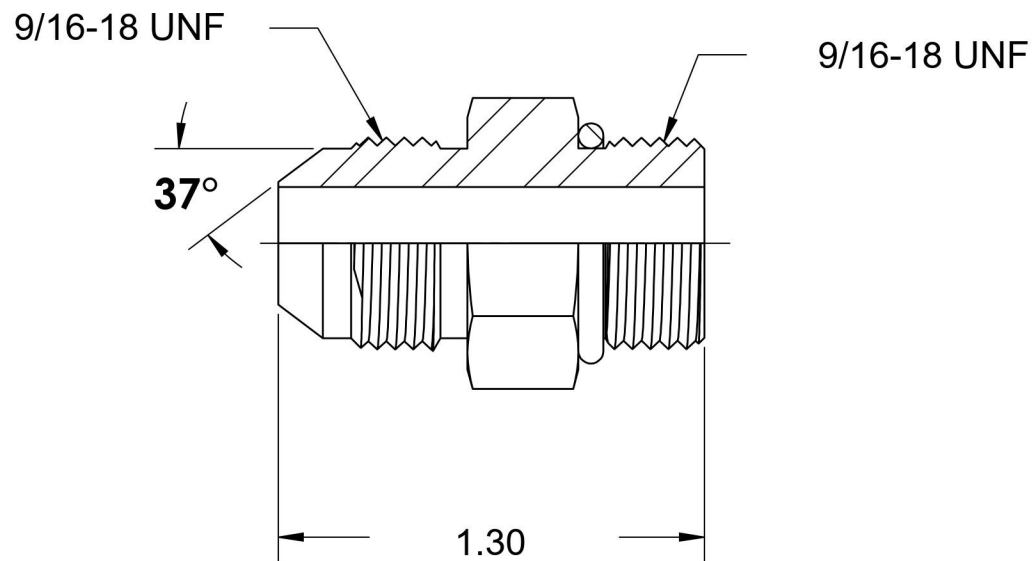

# 6400-06-06-O-B

Brass, SAE J514 37° Flare Port Connector, 3/8" Male JIC x 9/16-18 Male ORB

6701 Cochran Road  
 Solon, Ohio 44139  
 Phone: (440) 248-1880  
 Toll Free: 1-888-331-1523

<b>Temperature Rating</b> -40°F to 250°F	<b>Material</b> C36000 Brass	<b>Industry Standards</b> SAE J514, SAE J1926-3	<b>Series</b> 6400-O-B
<b>Pressure Rating</b> 3300 psi	<b>Finish</b> Natural Finish		<b>Series Description</b> SAE J514 37° Flare Port Connector