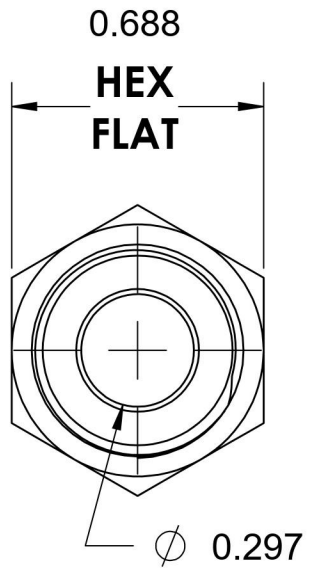

# 6400-06-06-O-B

Brass, SAE J514 37° Flare Port Connector, 3/8" Male JIC x 9/16-18 Male ORB

6701 Cochran Road  
 Solon, Ohio 44139  
 Phone: (440) 248-1880  
 Toll Free: 1-888-331-1523

<b>Temperature Rating</b> -40°F to 250°F	<b>Material</b> C36000 Brass	<b>Industry Standards</b> SAE J514, SAE J1926-3	<b>Series</b> 6400-O-B
<b>Pressure Rating</b> 3300 psi	<b>Finish</b> Natural Finish		<b>Series Description</b> SAE J514 37° Flare Port Connector