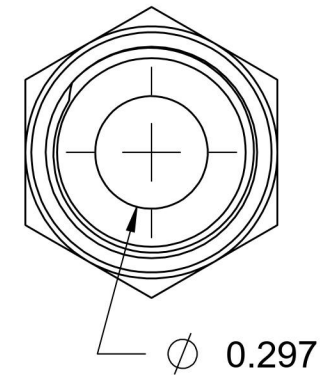

# 6400-06-06-O-B

Brass, SAE J514 37° Flare Port Connector, 3/8" Male JIC x 9/16-18 Male ORB

6701 Cochran Road  
 Solon, Ohio 44139  
 Phone: (440) 248-1880  
 Toll Free: 1-888-331-1523

<b>Temperature Rating</b> -40°F to 250°F	<b>Material</b> C36000 Brass	<b>Industry Standards</b> SAE J514, SAE J1926-3	<b>Series</b> 6400-O-B
<b>Pressure Rating</b> 3300 psi	<b>Finish</b> Natural Finish		<b>Series Description</b> SAE J514 37° Flare Port Connector