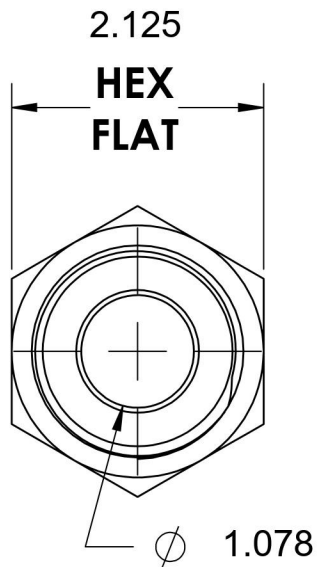

6400-20-24-O-SS

Stainless Steel, SAE J514 37° Flare Port Connector, 1-1/4" Male JIC x 1-7/8-12 Male ORB

6701 Cochran Road
Solon, Ohio 44139
Phone: (440) 248-1880
Toll Free: 1-888-331-1523

Temperature Rating