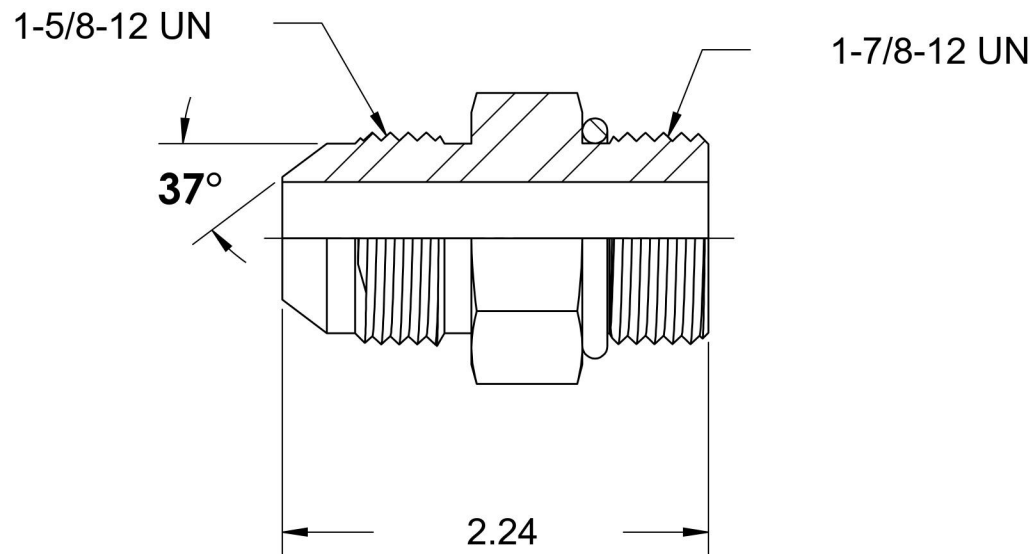

6400-20-24-O-SS

Stainless Steel, SAE J514 37° Flare Port Connector, 1-1/4" Male JIC x 1-7/8-12 Male ORB

6701 Cochran Road
Solon, Ohio 44139
Phone: (440) 248-1880
Toll Free: 1-888-331-1523

Temperature Rating

-40°F to 250°F

Pressure Rating

3600 psi

Material

316/316L Stainless Steel

Finish

Passivated

Industry Standards

SAE J514, SAE J1926-3

Series

6400-O-SS

Series Description

SAE J514 37° Flare Port Connector