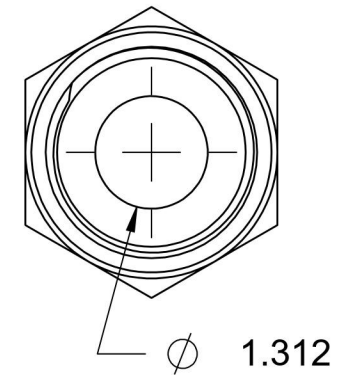

6400-20-24-O-SS

Stainless Steel, SAE J514 37° Flare Port Connector, 1-1/4" Male JIC x 1-7/8-12 Male ORB

6701 Cochran Road
Solon, Ohio 44139
Phone: (440) 248-1880
Toll Free: 1-888-331-1523

Temperature Rating

SAE J514, SAE J1926-3

Series

6400-O-SS

Series Description

SAE J514 37° Flare Port Connector