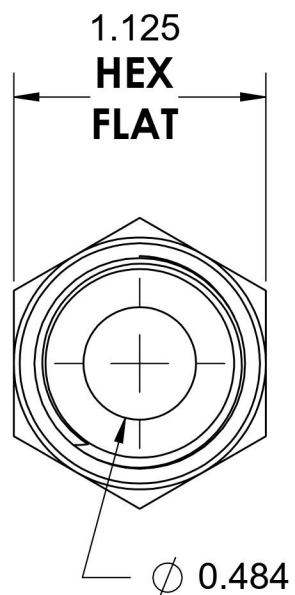

# 6401-10-12-O

Steel, SAE J1926 O-Ring Boss Male Adapter, 7/8-14 Male ORB x 3/4" Male NPTF 30°

6701 Cochran Road  
Solon, Ohio 44139  
Phone: (440) 248-1880  
Toll Free: 1-888-331-1523

**Temperature Rating**