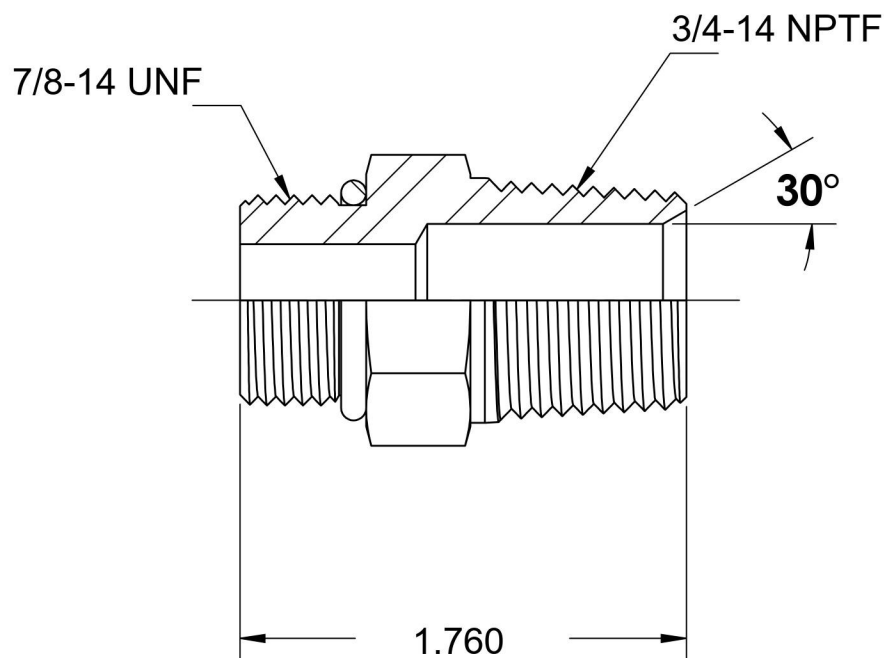

# 6401-10-12-O

Steel, SAE J1926 O-Ring Boss Male Adapter, 7/8-14 Male ORB x 3/4" Male NPTF 30°

6701 Cochran Road  
Solon, Ohio 44139  
Phone: (440) 248-1880  
Toll Free: 1-888-331-1523

**Temperature Rating**

-40°F to 250°F

**Pressure Rating**

5000 psi

**Material**

C1045 / 12L14 Steel

**Finish**

Trivalent Zinc

**Industry Standards**