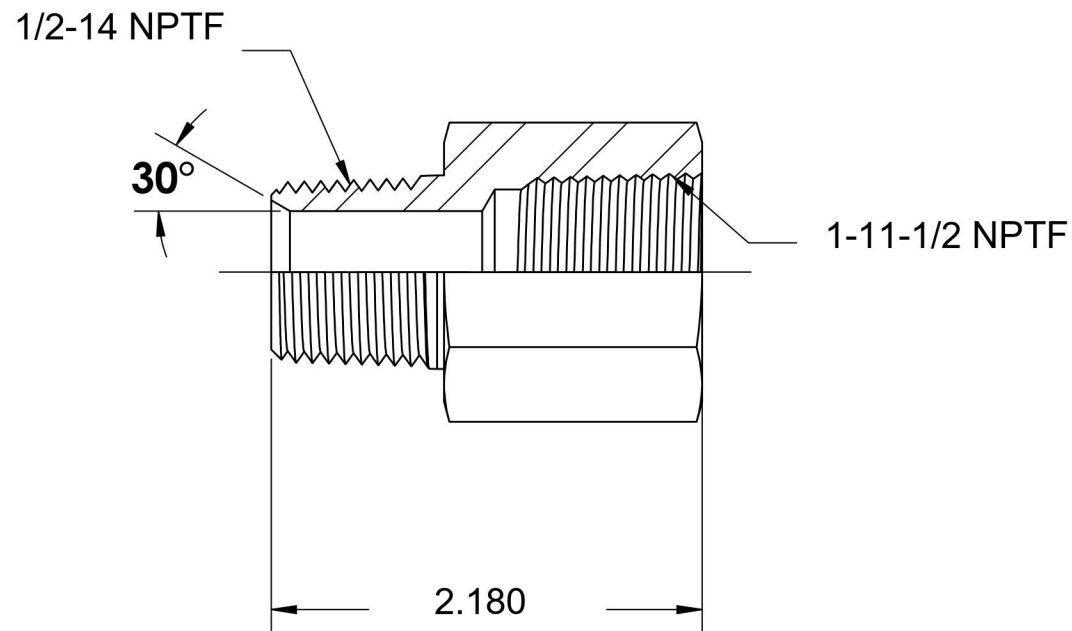

## Steel, SAE J514 Pipe Expander, 1/2" Male NPTF 30° x 1-11-1/2" Female NPTF

6701 Cochran Road  
Solon, Ohio 44139  
Phone: (440) 248-1880  
Toll Free: 1-888-331-1523

<b>Temperature Rating</b> -65°F to 500°F	<b>Material</b> C1045/12L14 Steel	<b>Industry Standards</b> SAE J514 , SAE J476 ASTM B633	<b>Series</b> 5405
<b>Pressure Rating</b> 3000 psi	<b>Finish</b> Trivalent Zinc		<b>Series Description</b> SAE J514 Pipe Expander