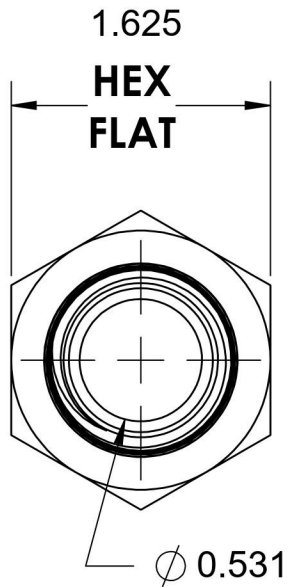

## Steel, SAE J514 Pipe Expander, 1/2" Male NPTF 30° x 1-11-1/2" Female NPTF

6701 Cochran Road  
Solon, Ohio 44139  
Phone: (440) 248-1880  
Toll Free: 1-888-331-1523

<b>Temperature Rating</b> -65°F to 500°F	<b>Material</b> C1045/12L14 Steel	<b>Industry Standards</b> SAE J514 , SAE J476 ASTM B633	<b>Series</b> 5405
<b>Pressure Rating</b> 3000 psi	<b>Finish</b> Trivalent Zinc		<b>Series Description</b> SAE J514 Pipe Expander