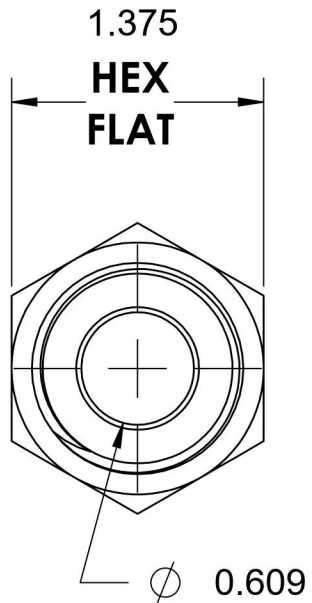

# 2404-12-16-SS

Stainless Steel, SAE J514 37° Flare Male Connector, 3/4" Male JIC x 1" Male NPTF 30°

6701 Cochran Road  
Solon, Ohio 44139  
Phone: (440) 248-1880  
Toll Free: 1-888-331-1523

Temperature Rating	-425°F to 1200°F	Material	316/316L Stainless Steel	Industry Standards	SAE J514 , SAE J476	Series	2404-SS
Pressure Rating	5000 psi	Finish	Passivated			Series Description	SAE J514 37° Flare Male Connector