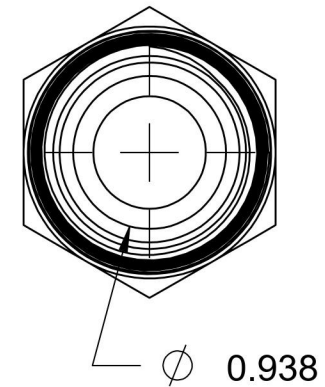

# 2404-12-16-SS

Stainless Steel, SAE J514 37° Flare Male Connector, 3/4" Male JIC x 1" Male NPTF 30°

6701 Cochran Road  
Solon, Ohio 44139  
Phone: (440) 248-1880  
Toll Free: 1-888-331-1523

Temperature Rating	-425°F to 1200°F	Material	316/316L Stainless Steel	Industry Standards	SAE J514 , SAE J476	Series	2404-SS
Pressure Rating	5000 psi	Finish	Passivated			Series Description	SAE J514 37° Flare Male Connector