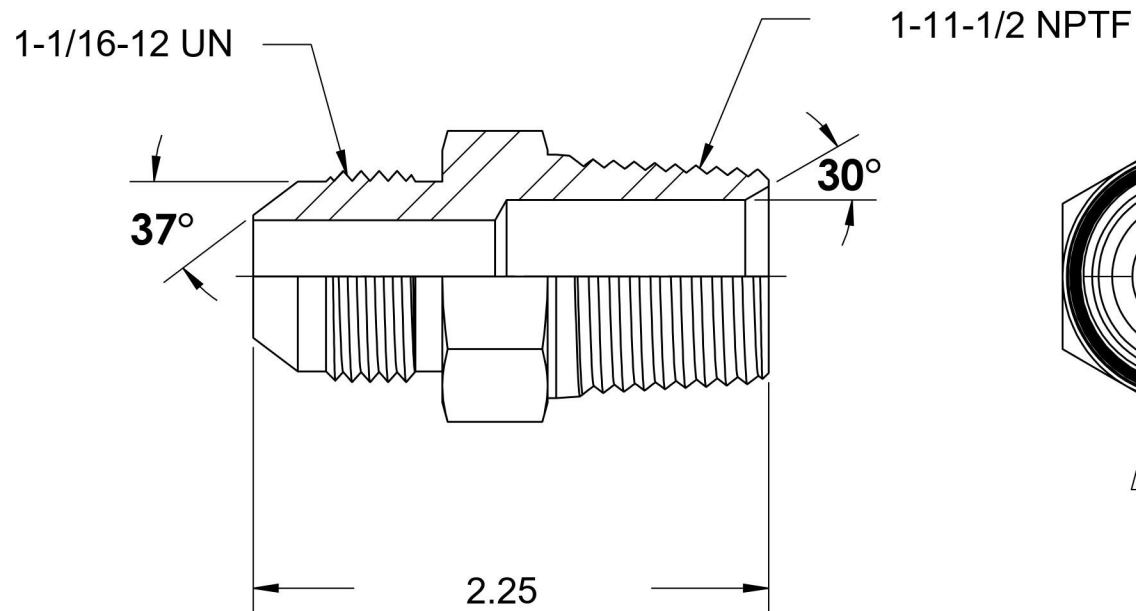

# 2404-12-16-SS

Stainless Steel, SAE J514 37° Flare Male Connector, 3/4" Male JIC x 1" Male NPTF 30°

6701 Cochran Road  
Solon, Ohio 44139  
Phone: (440) 248-1880  
Toll Free: 1-888-331-1523

Temperature Rating	-425°F to 1200°F	Material	316/316L Stainless Steel	Industry Standards	SAE J514 , SAE J476	Series	2404-SS
Pressure Rating	5000 psi	Finish	Passivated			Series Description	SAE J514 37° Flare Male Connector