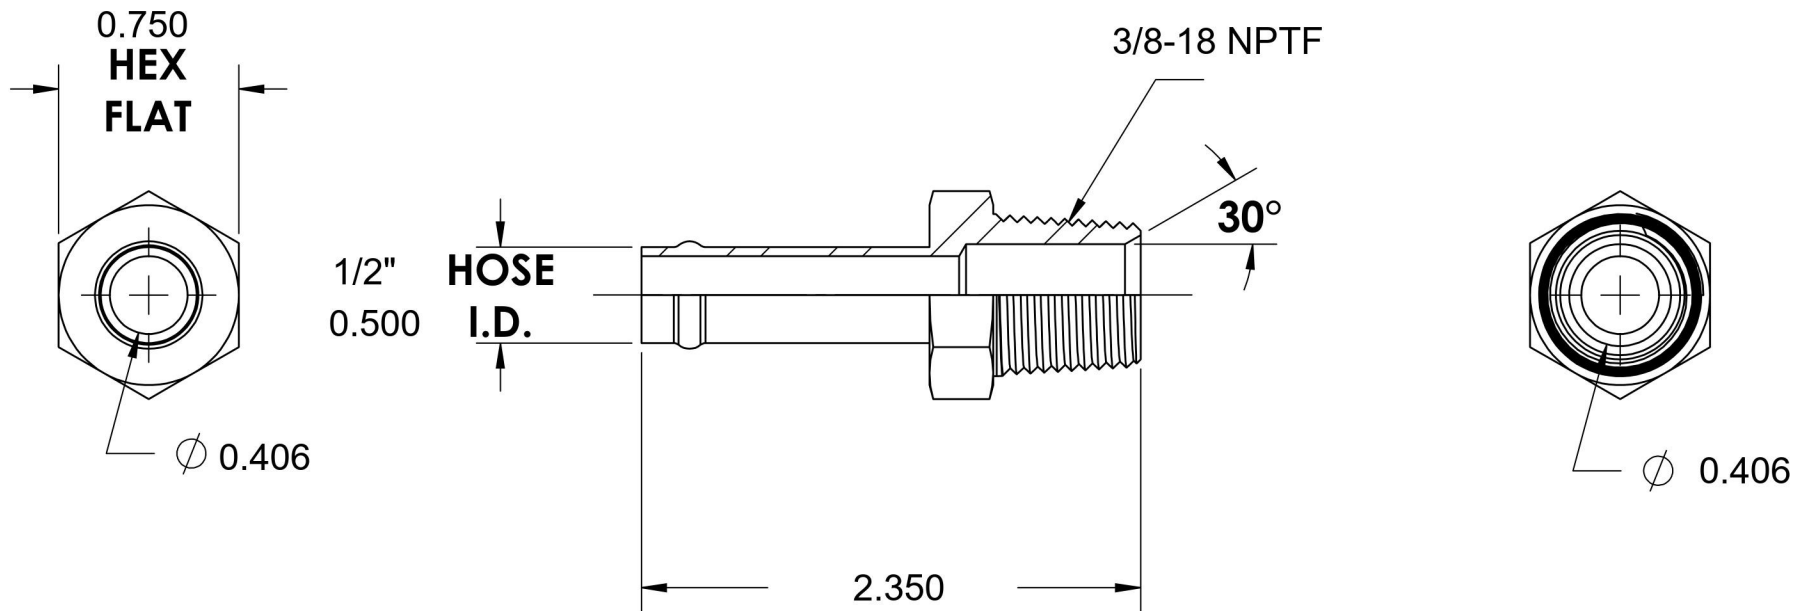

# 4404-08-06

Steel, SAE J1231 Hose Bead Male Connector, 1/2" Beaded Hose Barb x 3/8" Male NPTF 30°

6701 Cochran Road  
Solon, Ohio 44139  
Phone: (440) 248-1880  
Toll Free: 1-888-331-1523

**Temperature Rating**

-65°F to 500°F

**Material**

C1045/12L14 Steel

**Industry Standards**

SAE J1231, SAE J476  
ASTM B633

**Series**

4404

**Pressure Rating**

150 psi

**Finish**

Trivalent Zinc

**Series Description**

SAE J1231 Hose Bead Male Connector