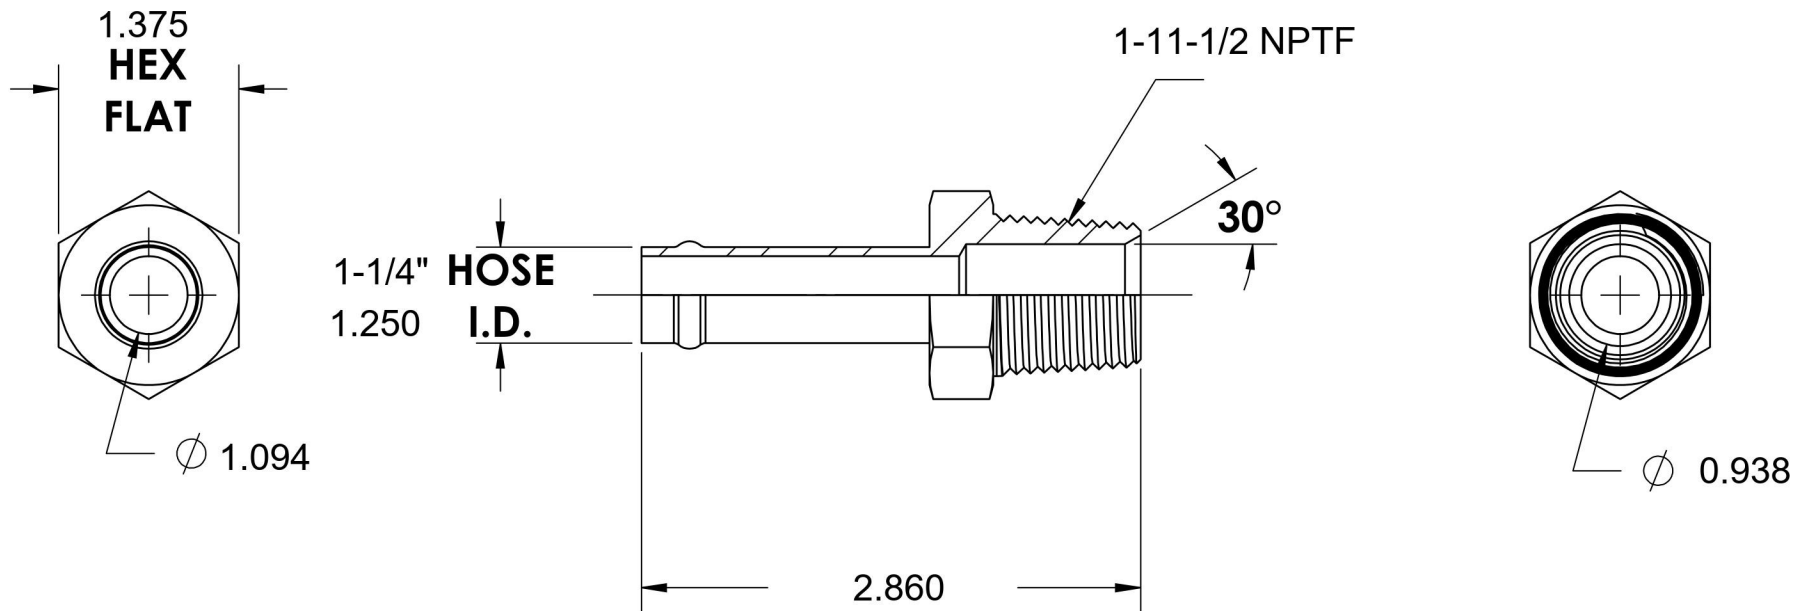

4404-20-16

Steel, SAE J1231 Hose Bead Male Connector, 1-1/4" Beaded Hose Barb x 1" Male NPTF 30°

6701 Cochran Road
Solon, Ohio 44139
Phone: (440) 248-1880
Toll Free: 1-888-331-1523

Temperature Rating

-65°F to 500°F

Series

4404

Series Description

SAE J1231 Hose Bead Male Connector