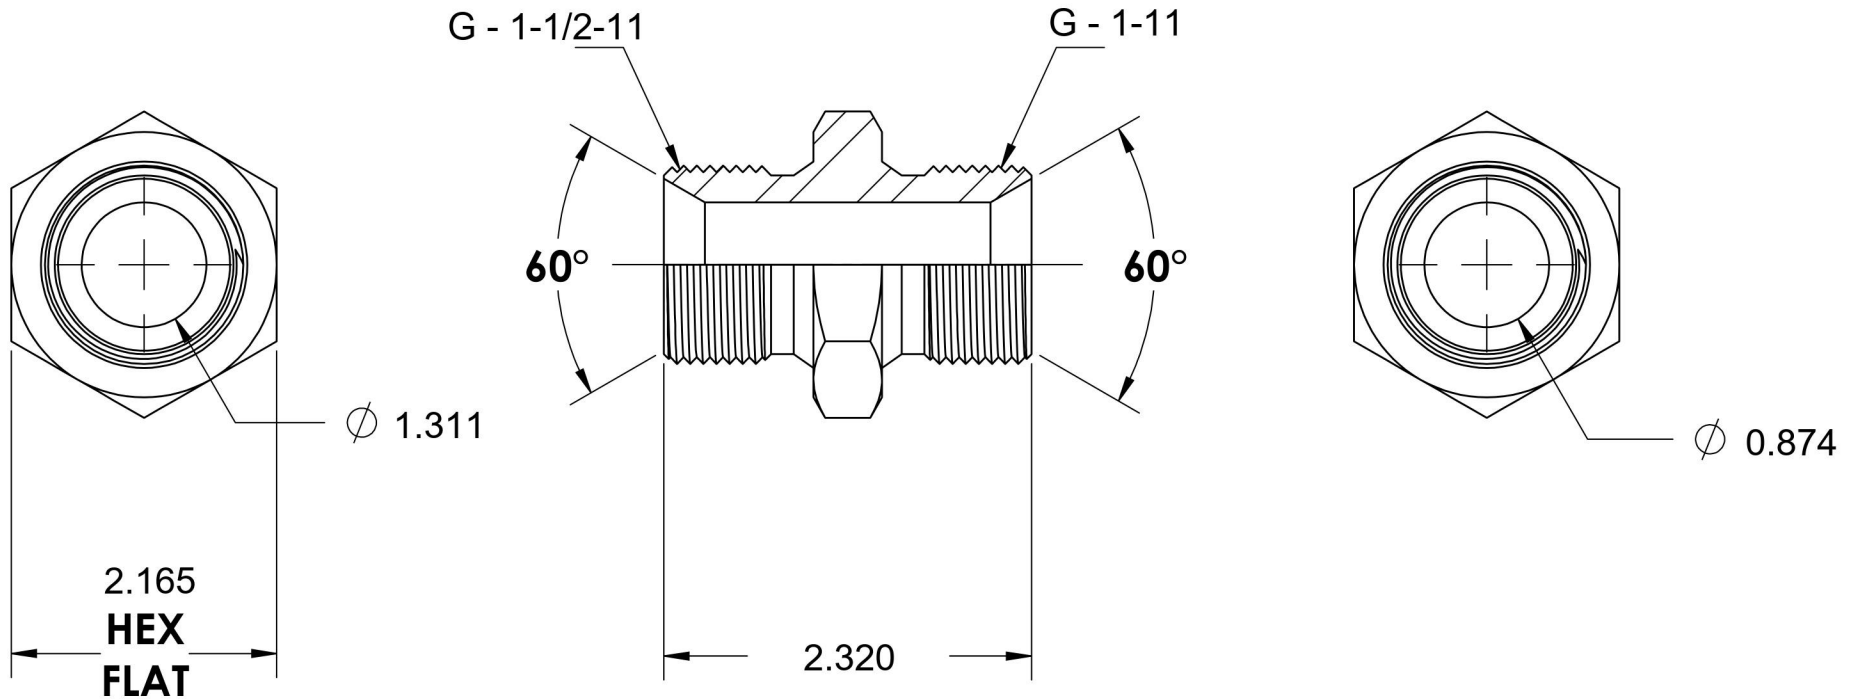

9022-24-16-SS

Stainless Steel, ISO 1179 BSPP Port/Line Union, 1-1/2-11 Male BSPP 60° Line/Port x 1-11 Male BSPP 60° Line/Port

6701 Cochran Road
Solon, Ohio 44139
Phone: (440) 248-1880
Toll Free: 1-888-331-1523

Temperature Rating	Material	Industry Standards	Series
-425°F to 1200°F	316/316L Stainless Steel	ISO 1179, ISO 8434-6	9022-SS
Pressure Rating	Finish		Series Description
1500 psi	Passivated		ISO 1179 BSPP Port/Line Union