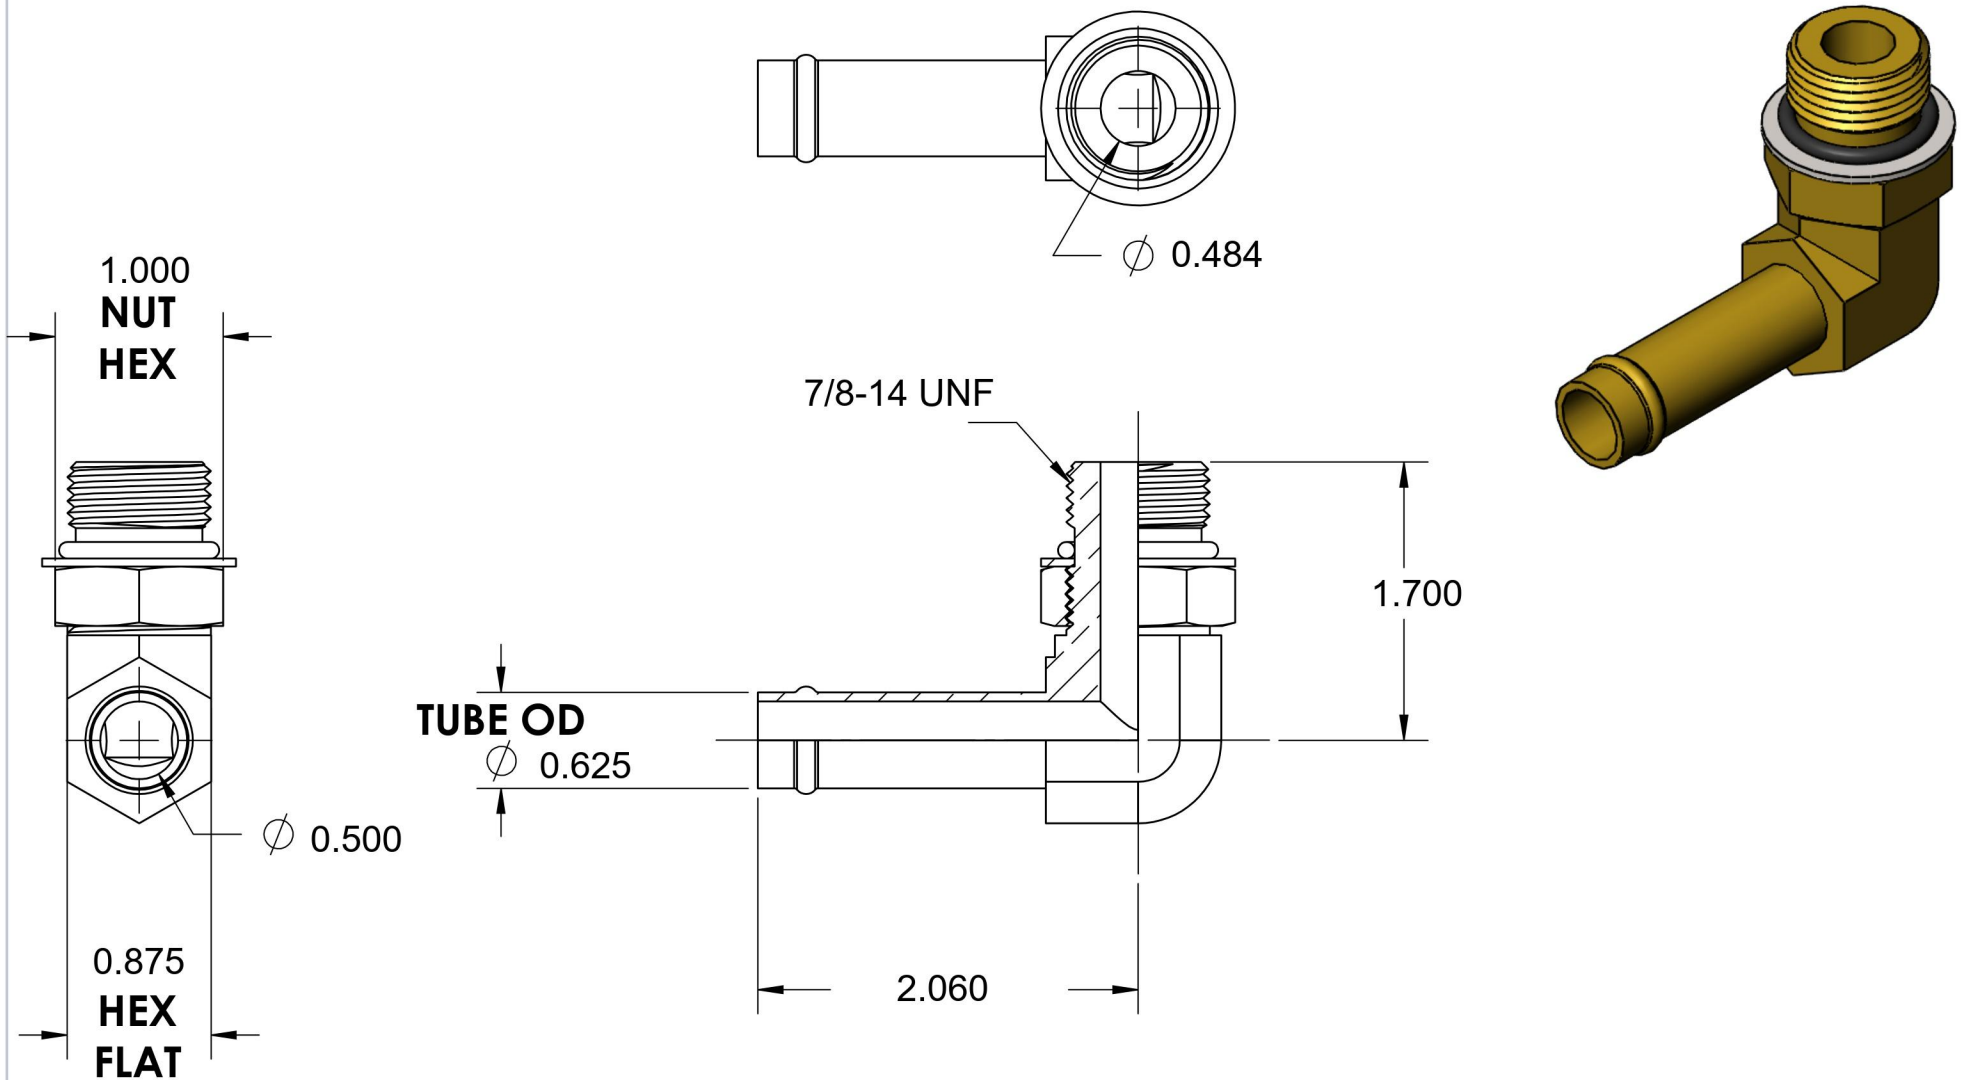

4601-10-10-NWO-B

Brass, SAE J1231 Hose Bead 90° Adjustable Port Elbow, 5/8" Beaded Hose Barb x 7/8-14 Male Adjustable ORB

6701 Cochran Road
Solon, Ohio 44139
Phone: (440) 248-1880
Toll Free: 1-888-331-1523

Temperature Rating	Material	Industry Standards	Series
-40°F to 250°F	CA37700 Brass	SAE J1231-2, SAE J1926-3 SAE J515	4601-NWO-B
Pressure Rating	Finish		Series Description
150 psi	Natural Finish		SAE J1231 Hose Bead 90° Adjustable Port Elbow