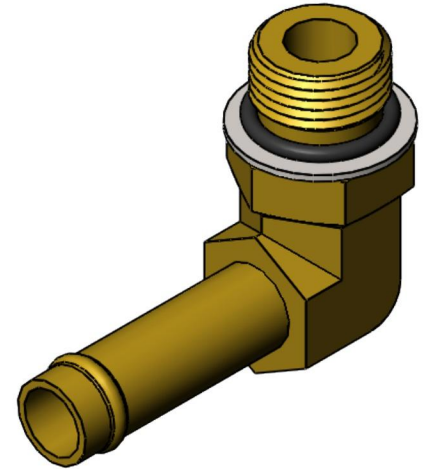

4601-10-10-NWO-B

Brass, SAE J1231 Hose Bead 90° Adjustable Port Elbow, 5/8" Beaded Hose Barb x 7/8-14 Male Adjustable ORB

6701 Cochran Road
Solon, Ohio 44139
Phone: (440) 248-1880
Toll Free: 1-888-331-1523

Temperature Rating	Material	Industry Standards	Series
-40°F to 250°F	CA37700 Brass	SAE J1231-2, SAE J1926-3 SAE J515	4601-NWO-B
Pressure Rating	Finish		Series Description
150 psi	Natural Finish		SAE J1231 Hose Bead 90° Adjustable Port Elbow