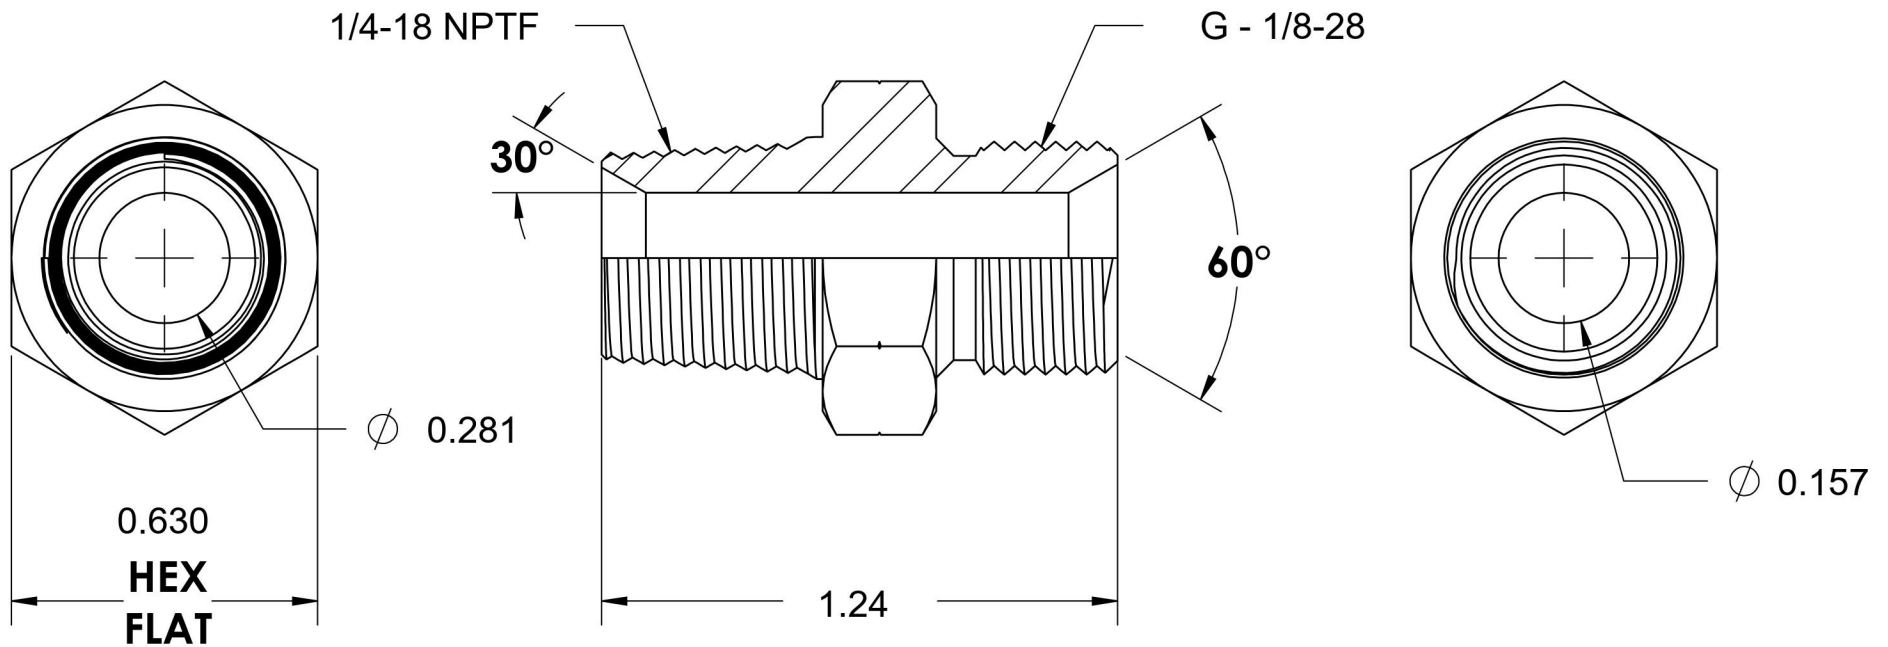

7032-04-02

Steel, SAE J476 Pipe Male BSPP Port/Line Adapter, 1/4" Male NPTF 30° x 1/8-28 Male BSPP 60° Line/Port

6701 Cochran Road
Solon, Ohio 44139
Phone: (440) 248-1880
Toll Free: 1-888-331-1523

Temperature Rating -65°F to 500°F	Material C1045 / 12L14 Steel	Industry Standards SAE J476, ISO 1179	Series 7032
Pressure Rating 5100 psi	Finish Trivalent Zinc	ISO 8434-6, ASTM B633	Series Description SAE J476 Pipe Male BSPP Port/Line Adapter