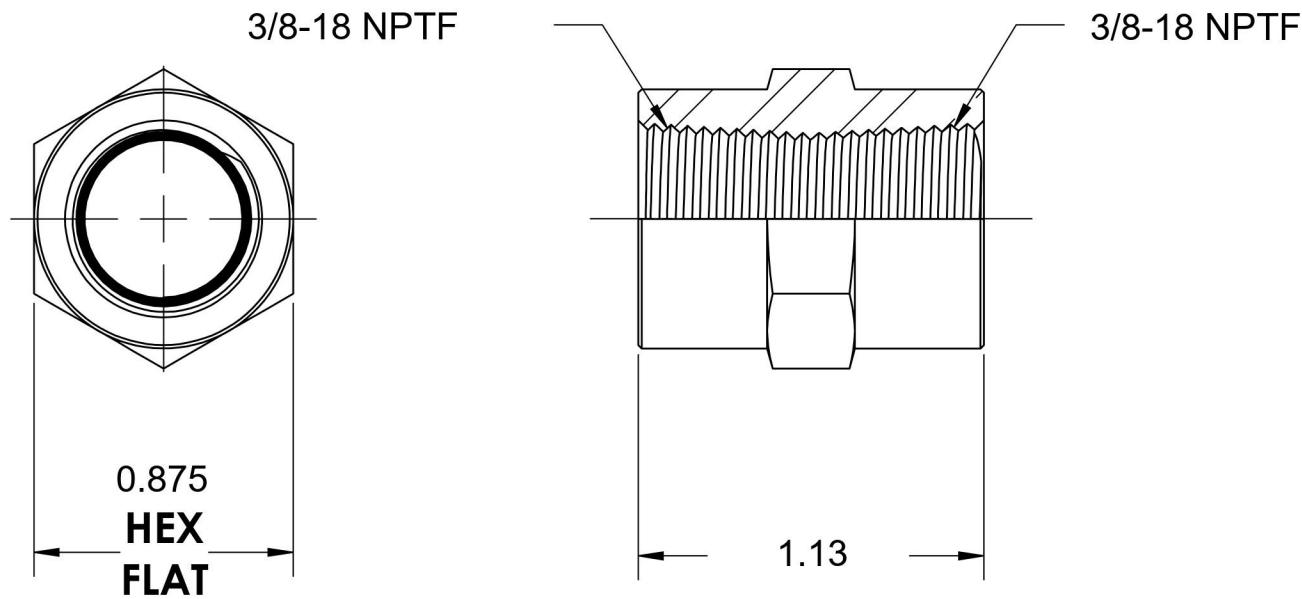

# 5000-06-06-B

Brass, SAE J514 Pipe Hex Coupling, 3/8" Female NPTF x 3/8" Female NPTF

6701 Cochran Road  
Solon, Ohio 44139  
Phone: (440) 248-1880  
Toll Free: 1-888-331-1523

<b>Temperature Rating</b> -325°F to 400°F	<b>Material</b> C36000 Brass	<b>Industry Standards</b> SAE J514 , SAE J476	<b>Series</b> 5000-B
<b>Pressure Rating</b> 3900 psi	<b>Finish</b> Natural Finish		<b>Series Description</b> SAE J514 Pipe Hex Coupling