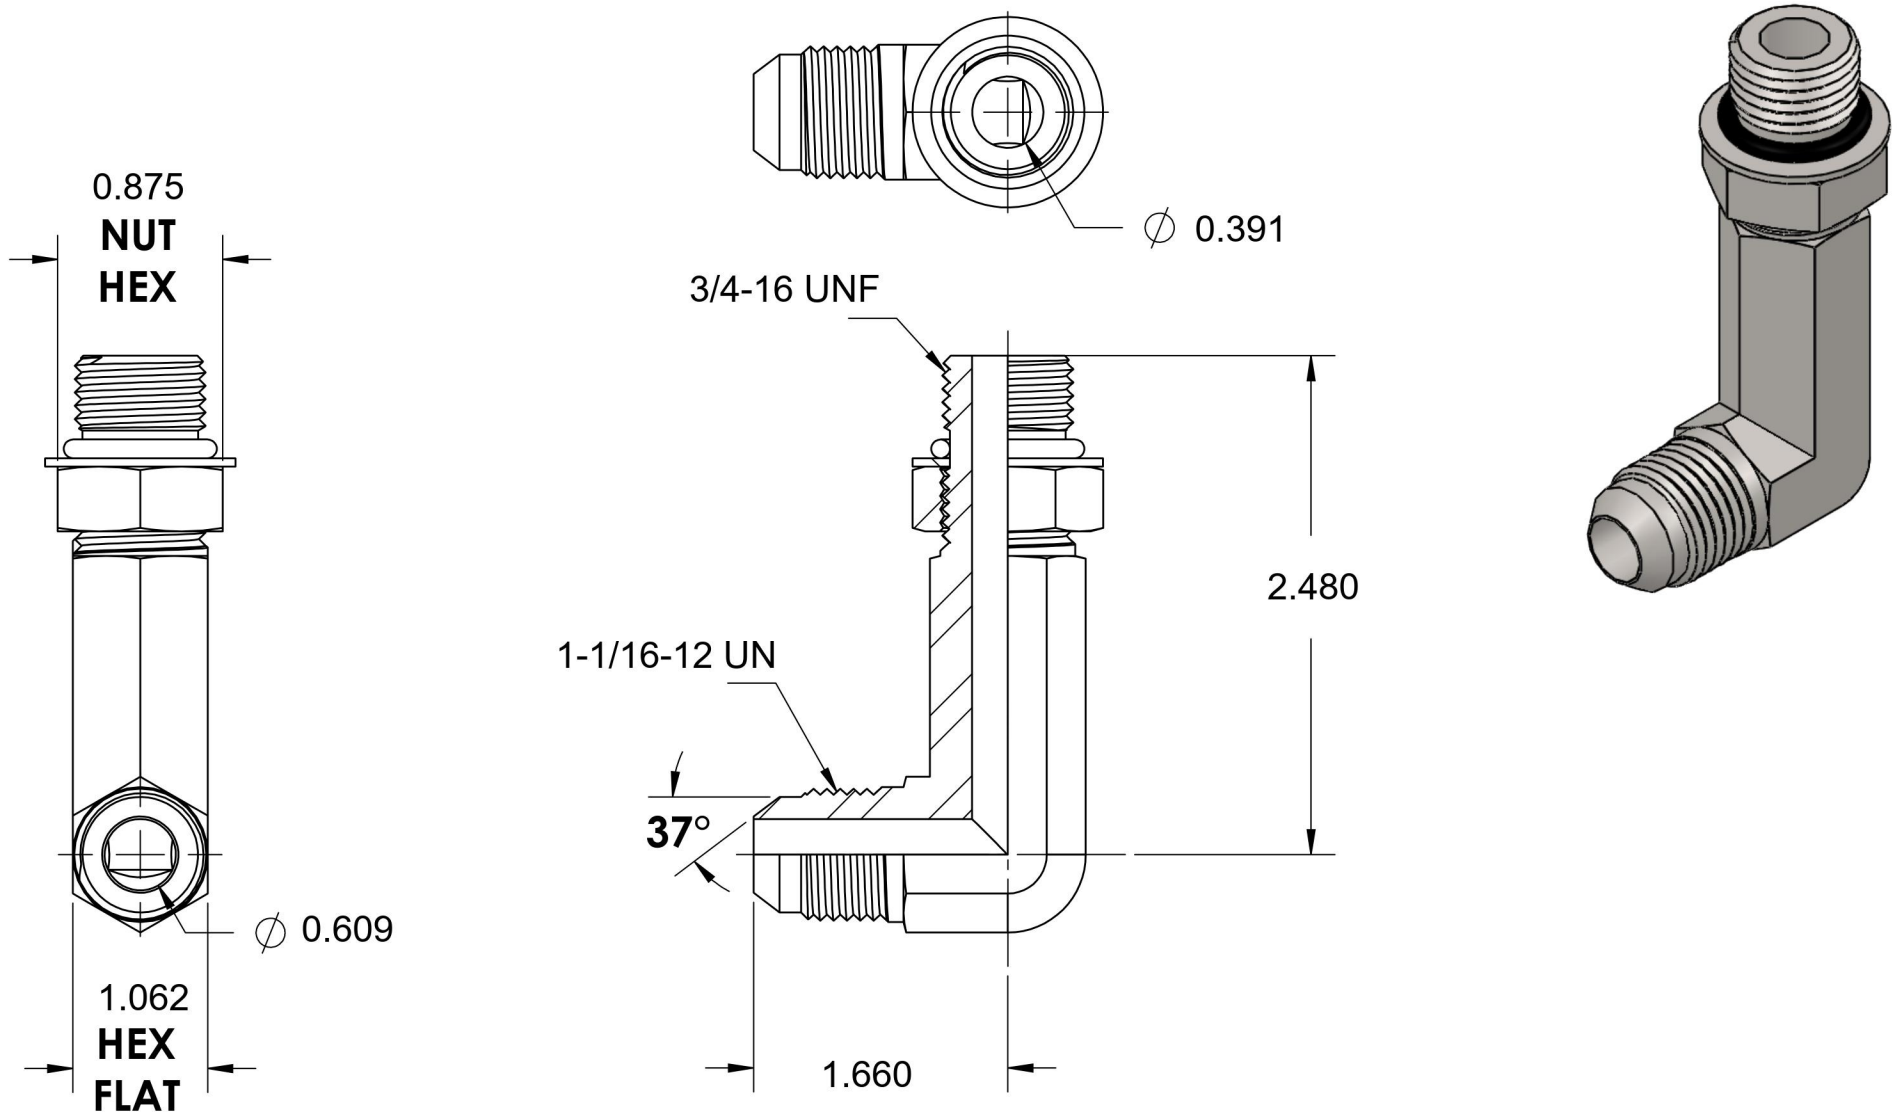

6801-LL-12-08-NWO-SS

Stainless Steel, SAE J514 37° Flare 90° Extra Long Adjustable Port Elbow, 3/4" Male JIC x 3/4-16 Male Adjustable ORB

6701 Cochran Road
Solon, Ohio 44139
Phone: (440) 248-1880
Toll Free: 1-888-331-1523

Temperature Rating

-40°F to 250°F

Pressure Rating

5000 psi

Material

316/316L Stainless Steel

Finish

Passivated

Industry Standards

SAE J1453, SAE J1926-3
SAE J515

Series

6801-LL-NWO-SS

Series Description

SAE J514 37° Flare 90° Extra Long Adjustable Port Elbow