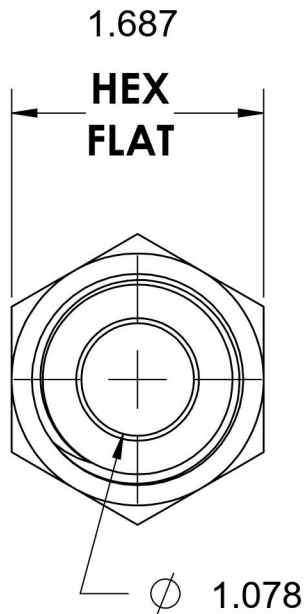

# 2404-20-16

Steel, SAE J514 37° Flare Male Connector, 1-1/4" Male JIC x 1" Male NPTF 30°

6701 Cochran Road  
Solon, Ohio 44139  
Phone: (440) 248-1880  
Toll Free: 1-888-331-1523

<b>Temperature Rating</b>	<b>Material</b>	<b>Industry Standards</b>	<b>Series</b>
-65°F to 500°F	C1045/12L14 Steel	SAE J514 , SAE J476 ASTM B633	2404
<b>Pressure Rating</b>	<b>Finish</b>		<b>Series Description</b>
3000 psi	Trivalent Zinc		SAE J514 37° Flare Male Connector