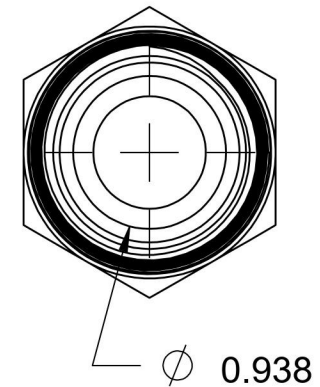

# 2404-20-16

Steel, SAE J514 37° Flare Male Connector, 1-1/4" Male JIC x 1" Male NPTF 30°

6701 Cochran Road  
Solon, Ohio 44139  
Phone: (440) 248-1880  
Toll Free: 1-888-331-1523

<b>Temperature Rating</b>	<b>Material</b>	<b>Industry Standards</b>	<b>Series</b>
-65°F to 500°F	C1045/12L14 Steel	SAE J514 , SAE J476 ASTM B633	2404
<b>Pressure Rating</b>	<b>Finish</b>		<b>Series Description</b>
3000 psi	Trivalent Zinc		SAE J514 37° Flare Male Connector