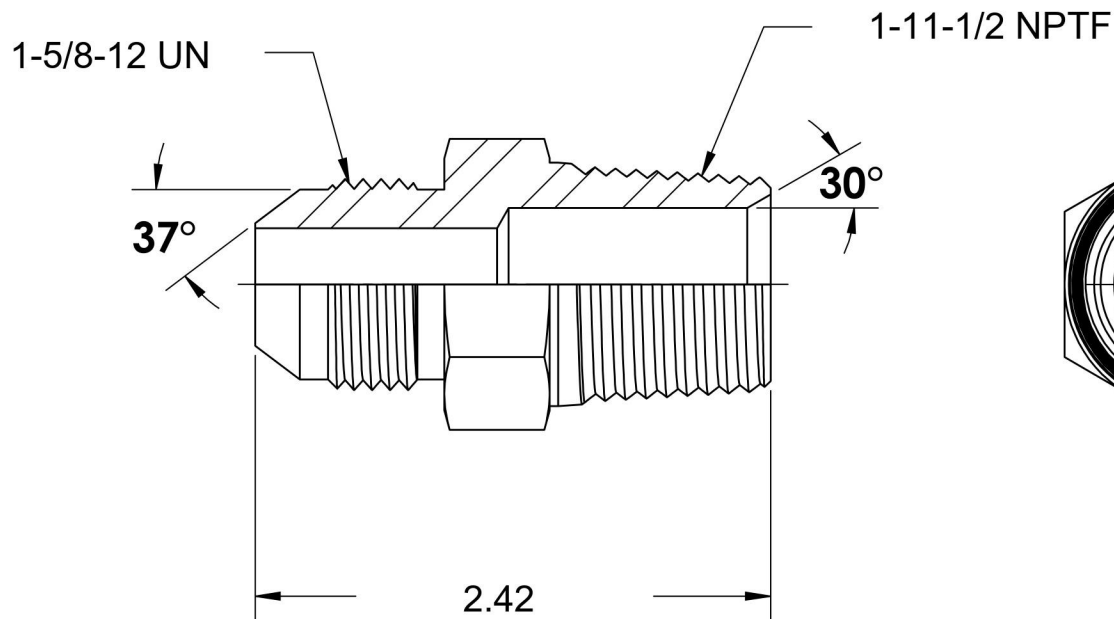

# 2404-20-16

Steel, SAE J514 37° Flare Male Connector, 1-1/4" Male JIC x 1" Male NPTF 30°

6701 Cochran Road  
Solon, Ohio 44139  
Phone: (440) 248-1880  
Toll Free: 1-888-331-1523

<b>Temperature Rating</b>	<b>Material</b>	<b>Industry Standards</b>	<b>Series</b>
-65°F to 500°F	C1045/12L14 Steel	SAE J514 , SAE J476 ASTM B633	2404
<b>Pressure Rating</b>	<b>Finish</b>		<b>Series Description</b>
3000 psi	Trivalent Zinc		SAE J514 37° Flare Male Connector