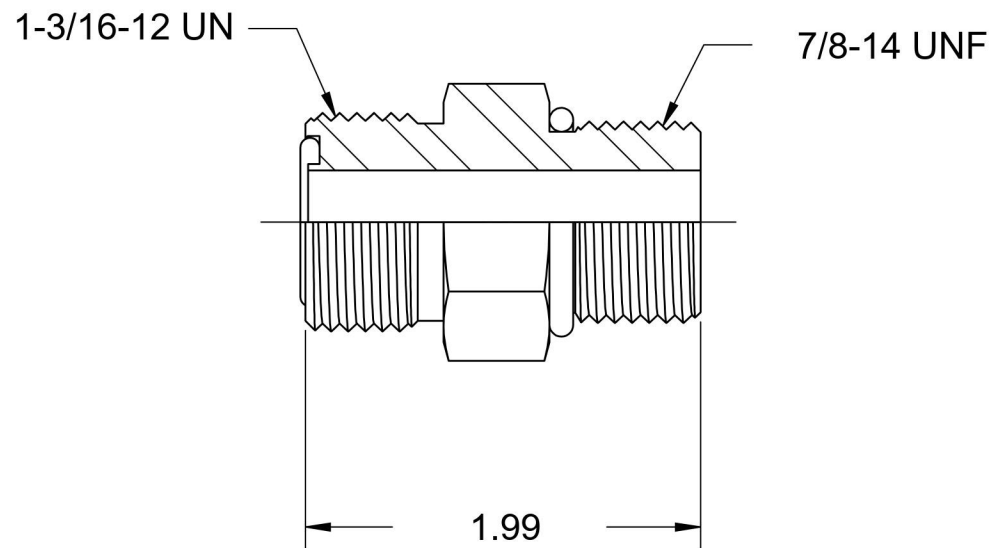

# FS6400-12-10-O-SS

Stainless Steel, SAE J1453 O-Ring Face Seal Port Connector, 3/4" Male ORFS x 7/8-14 Male ORB

6701 Cochran Road  
Solon, Ohio 44139  
Phone: (440) 248-1880  
Toll Free: 1-888-331-1523

<b>Temperature Rating</b>	<b>Material</b>	<b>Industry Standards</b>	<b>Series</b>
-40°F to 250°F	316/316L Stainless Steel	SAE J1453, SAE J1926-2	FS6400-O-SS
<b>Pressure Rating</b>	<b>Finish</b>		<b>Series Description</b>
6000 psi	Passivated		SAE J1453 O-Ring Face Seal Port Connector