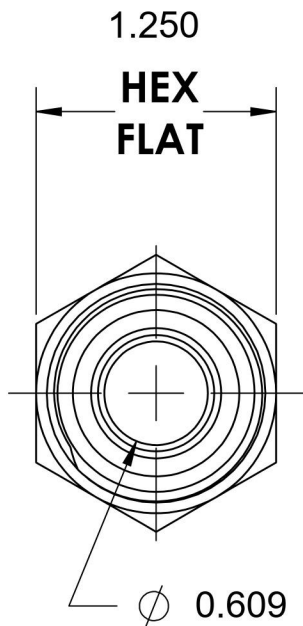

# FS6400-12-10-O-SS

Stainless Steel, SAE J1453 O-Ring Face Seal Port Connector, 3/4" Male ORFS x 7/8-14 Male ORB

6701 Cochran Road  
Solon, Ohio 44139  
Phone: (440) 248-1880  
Toll Free: 1-888-331-1523

<b>Temperature Rating</b>	<b>Material</b>	<b>Industry Standards</b>	<b>Series</b>
-40°F to 250°F	316/316L Stainless Steel	SAE J1453, SAE J1926-2	FS6400-O-SS
<b>Pressure Rating</b>	<b>Finish</b>		<b>Series Description</b>
6000 psi	Passivated		SAE J1453 O-Ring Face Seal Port Connector