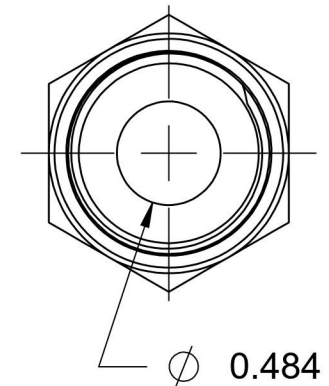

# FS6400-12-10-O-SS

Stainless Steel, SAE J1453 O-Ring Face Seal Port Connector, 3/4" Male ORFS x 7/8-14 Male ORB

6701 Cochran Road  
Solon, Ohio 44139  
Phone: (440) 248-1880  
Toll Free: 1-888-331-1523

<b>Temperature Rating</b>	<b>Material</b>	<b>Industry Standards</b>	<b>Series</b>
-40°F to 250°F	316/316L Stainless Steel	SAE J1453, SAE J1926-2	FS6400-O-SS
<b>Pressure Rating</b>	<b>Finish</b>		<b>Series Description</b>
6000 psi	Passivated		SAE J1453 O-Ring Face Seal Port Connector