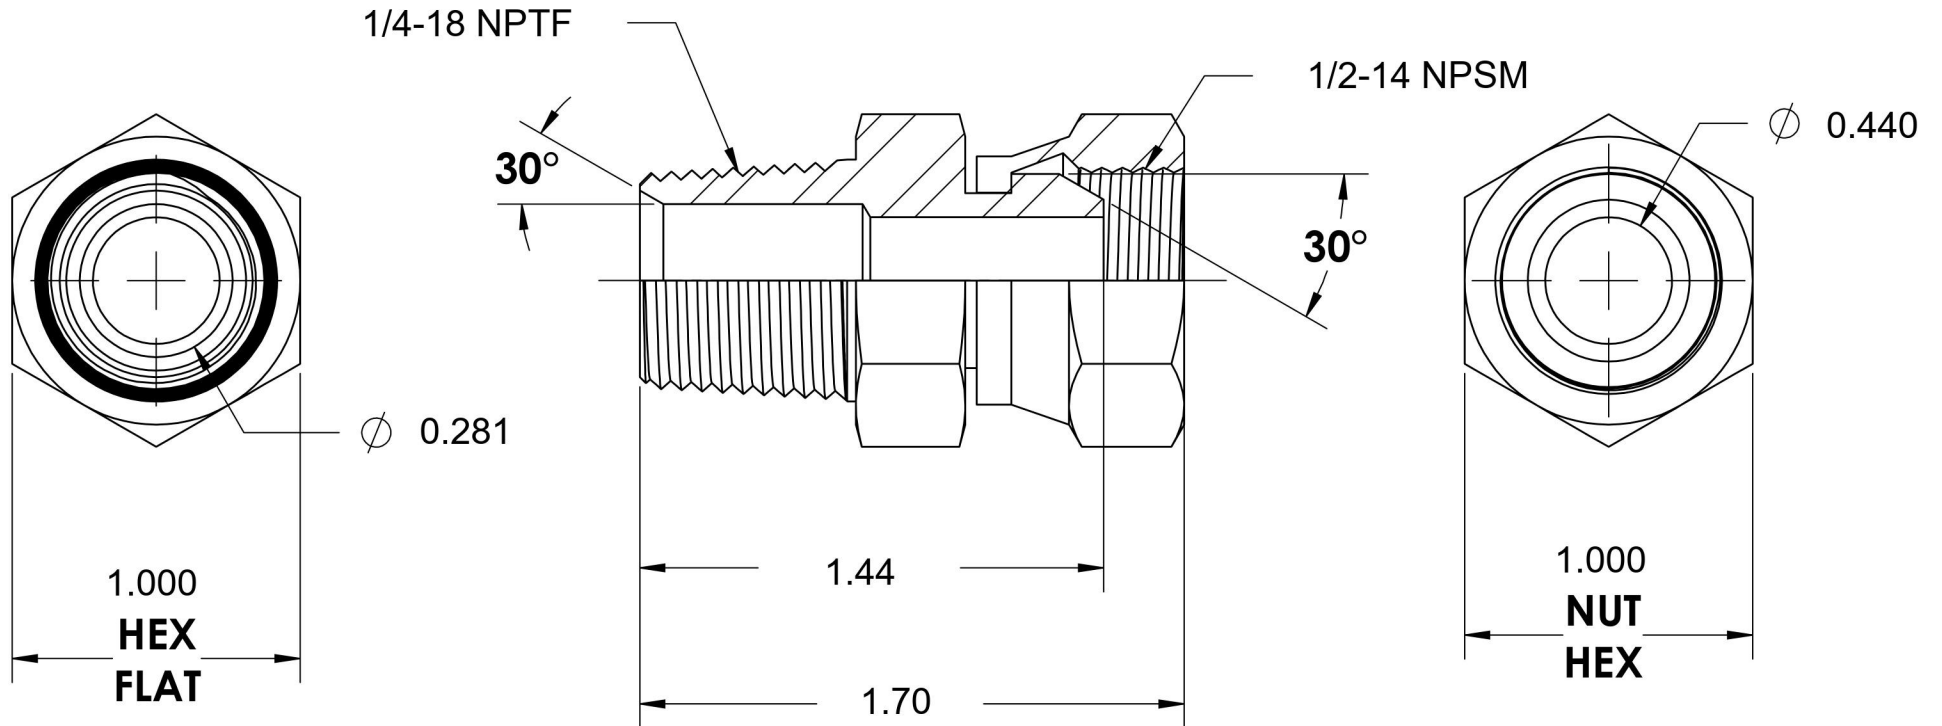

# 1404-04-08-SS

Stainless Steel, SAE J514 NPSM Swivel Male Connector, 1/4" Male NPTF 30° x 1/2" Female NPSM Swivel

6701 Cochran Road  
Solon, Ohio 44139  
Phone: (440) 248-1880  
Toll Free: 1-888-331-1523

<b>Temperature Rating</b>	<b>Material</b>	<b>Industry Standards</b>	<b>Series</b>
-425°F to 1200°F	316/316L Stainless Steel	SAE J514, SAE J476	1404-SS
<b>Pressure Rating</b>	<b>Finish</b>		<b>Series Description</b>
5000 psi	Passivated		SAE J514 NPSM Swivel Male Connector